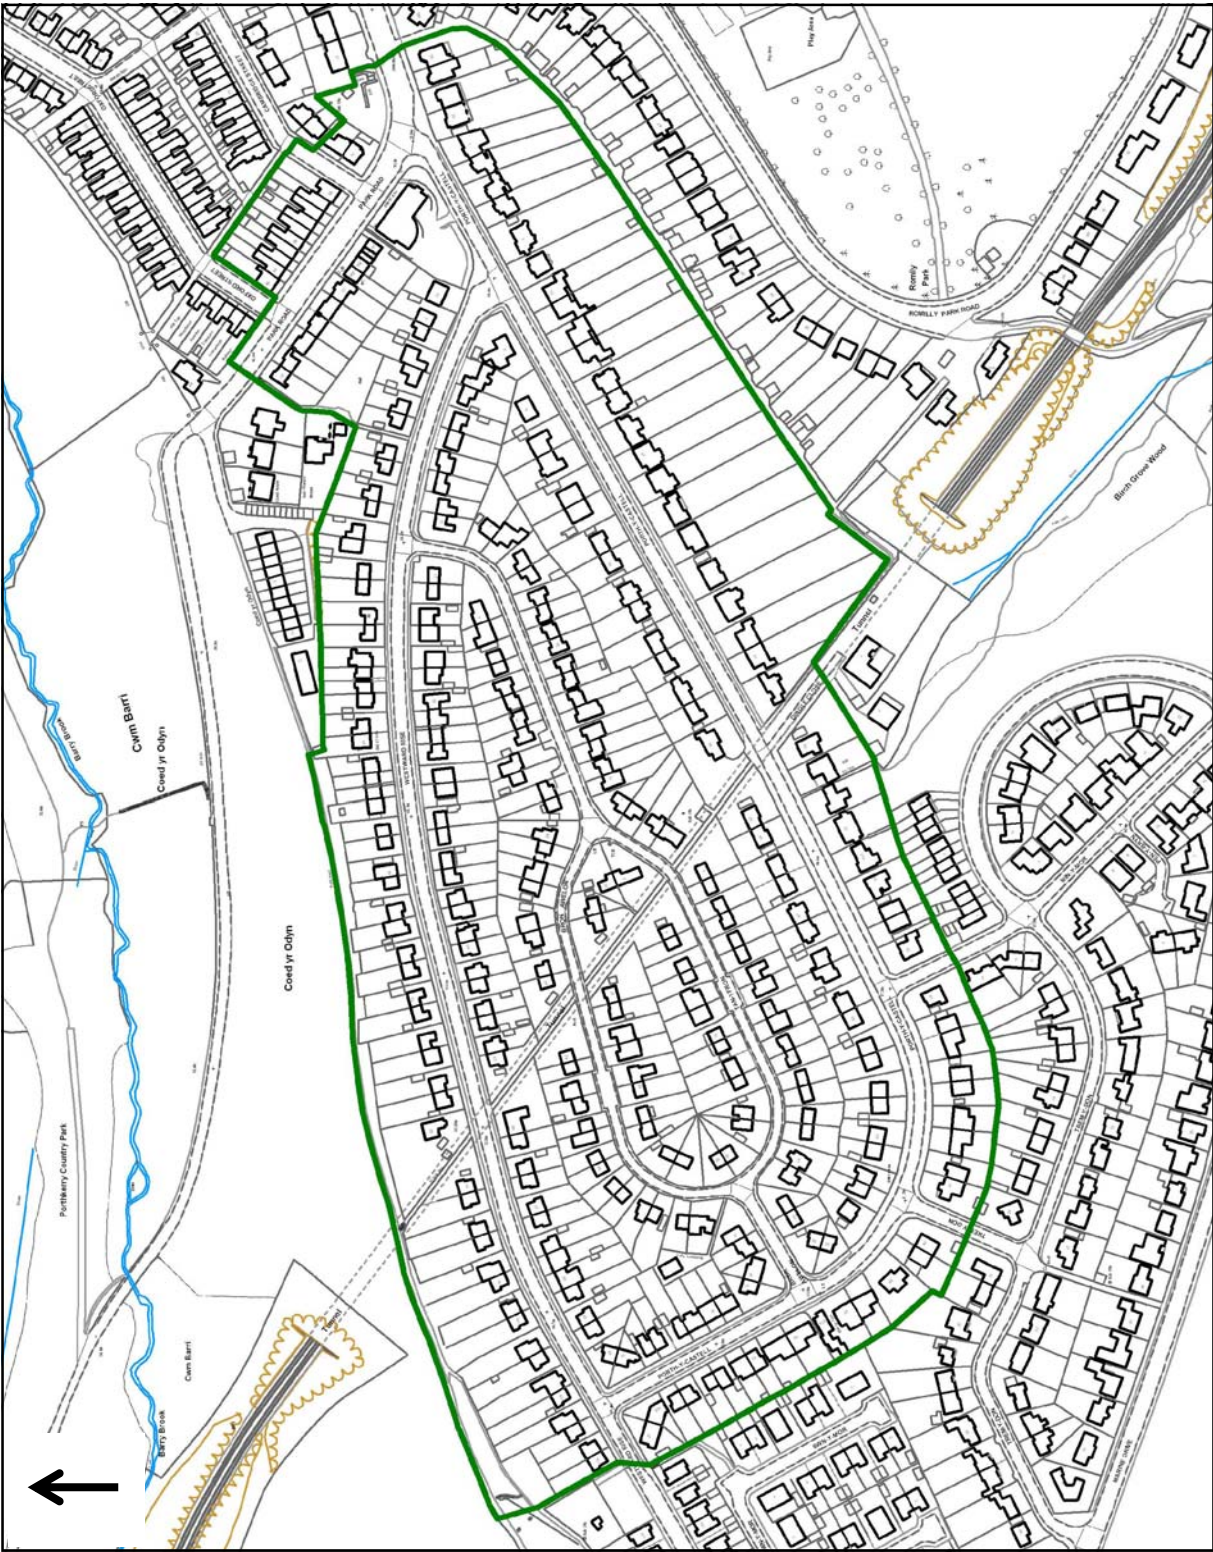

Barry Garden Suburb Conservation Area

For further information please contact the Conservation & Design Team:
(01446) 704626 / 8
www.valeofglamorgan.gov.uk

Vale of Glamorgan Council
Dock Office
Barry Docks
Barry CF63 4RT

Not to Scale. For illustrative purposes only.
First Designated: August 1973
Amended: September 2009

© Crown copyright. All rights reserved.
The Vale of Glamorgan Council.
Licence No. 100023424 2009.
© Hawlfraint y Goron. Cedwir pob hawl. Cyngor Bro Morgannwg rhif trwydded 100023424 2009.