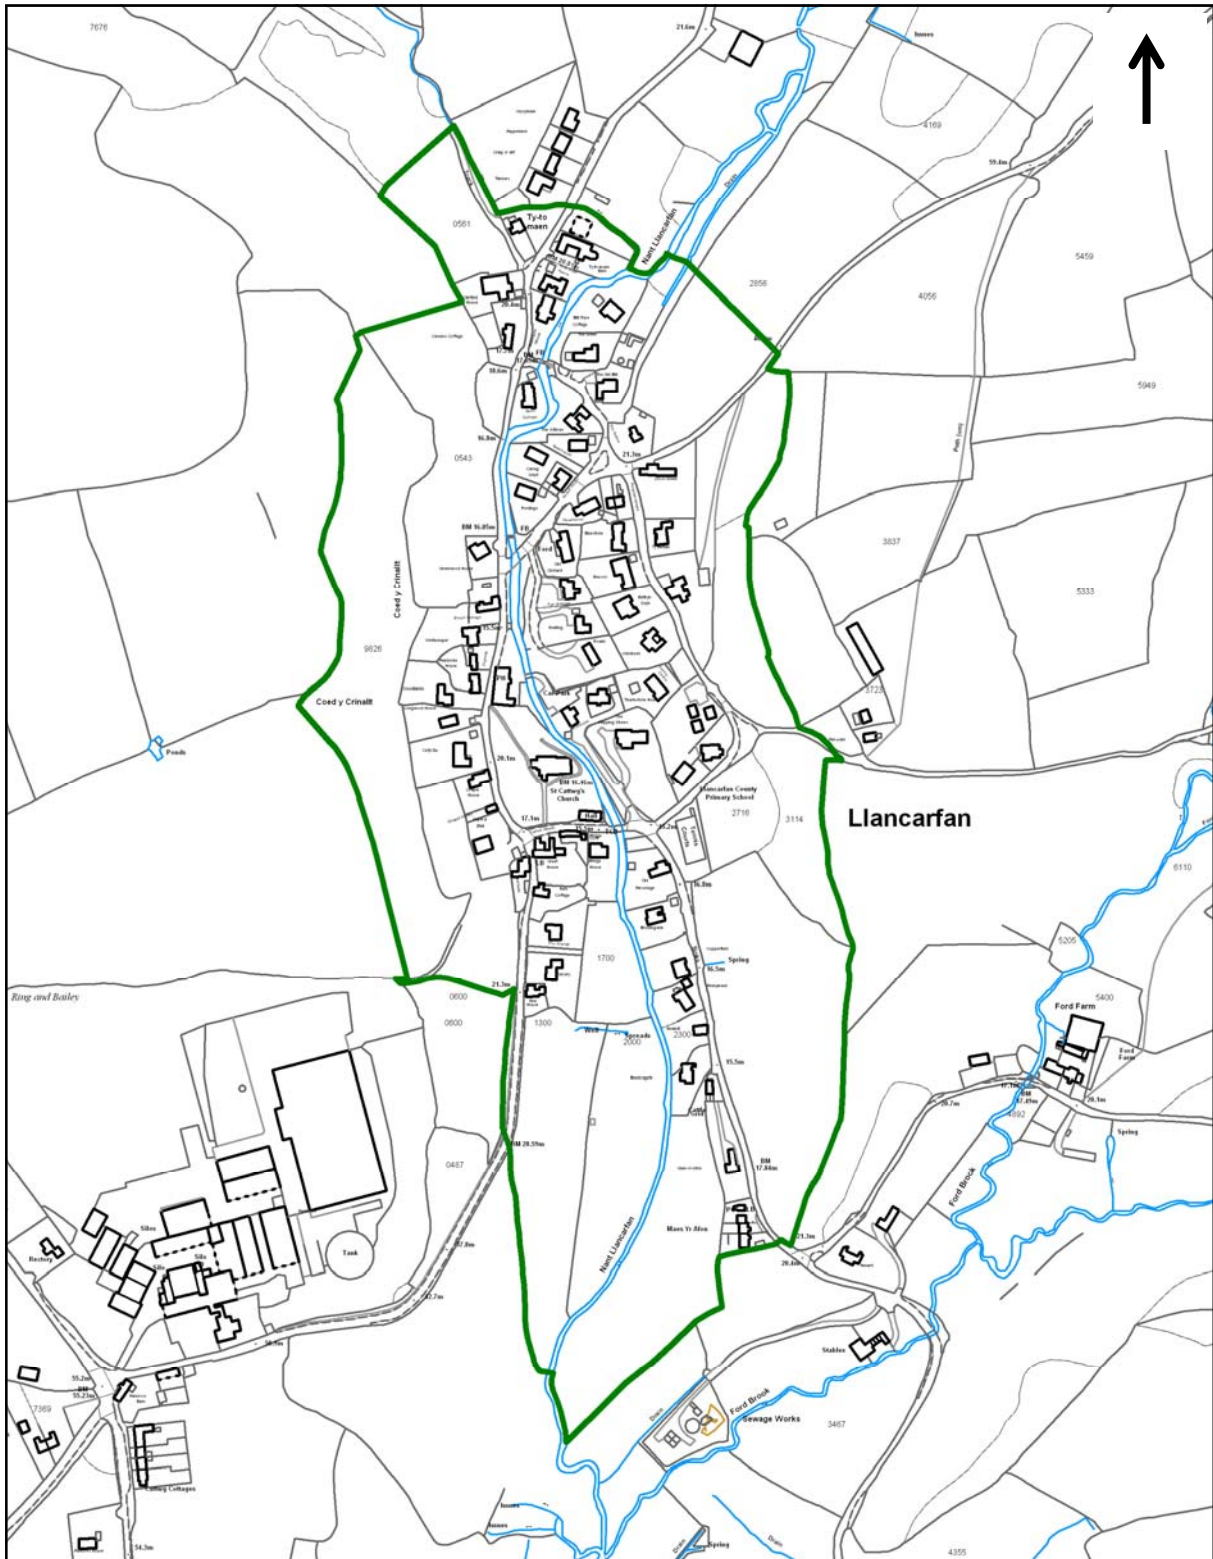

Llancarfan Conservation Area

For further information please contact the
Conservation & Design Team:
(01446) 704626 / 8
www.valeofglamorgan.gov.uk

Vale of Glamorgan Council
Dock Office
Barry Docks
Barry CF63 4RT

Not to Scale. For illustrative purposes only.
First Designated: March 1973
Amended: September 2009

© Crown copyright. All rights reserved.
The Vale of Glamorgan Council.
Licence No. 100023424 2009.
© Hawlfraint y Goron. Cedwir pob
hawl. Cyngor Bro Morgannwg rhif
trwydded 100023424 2009.