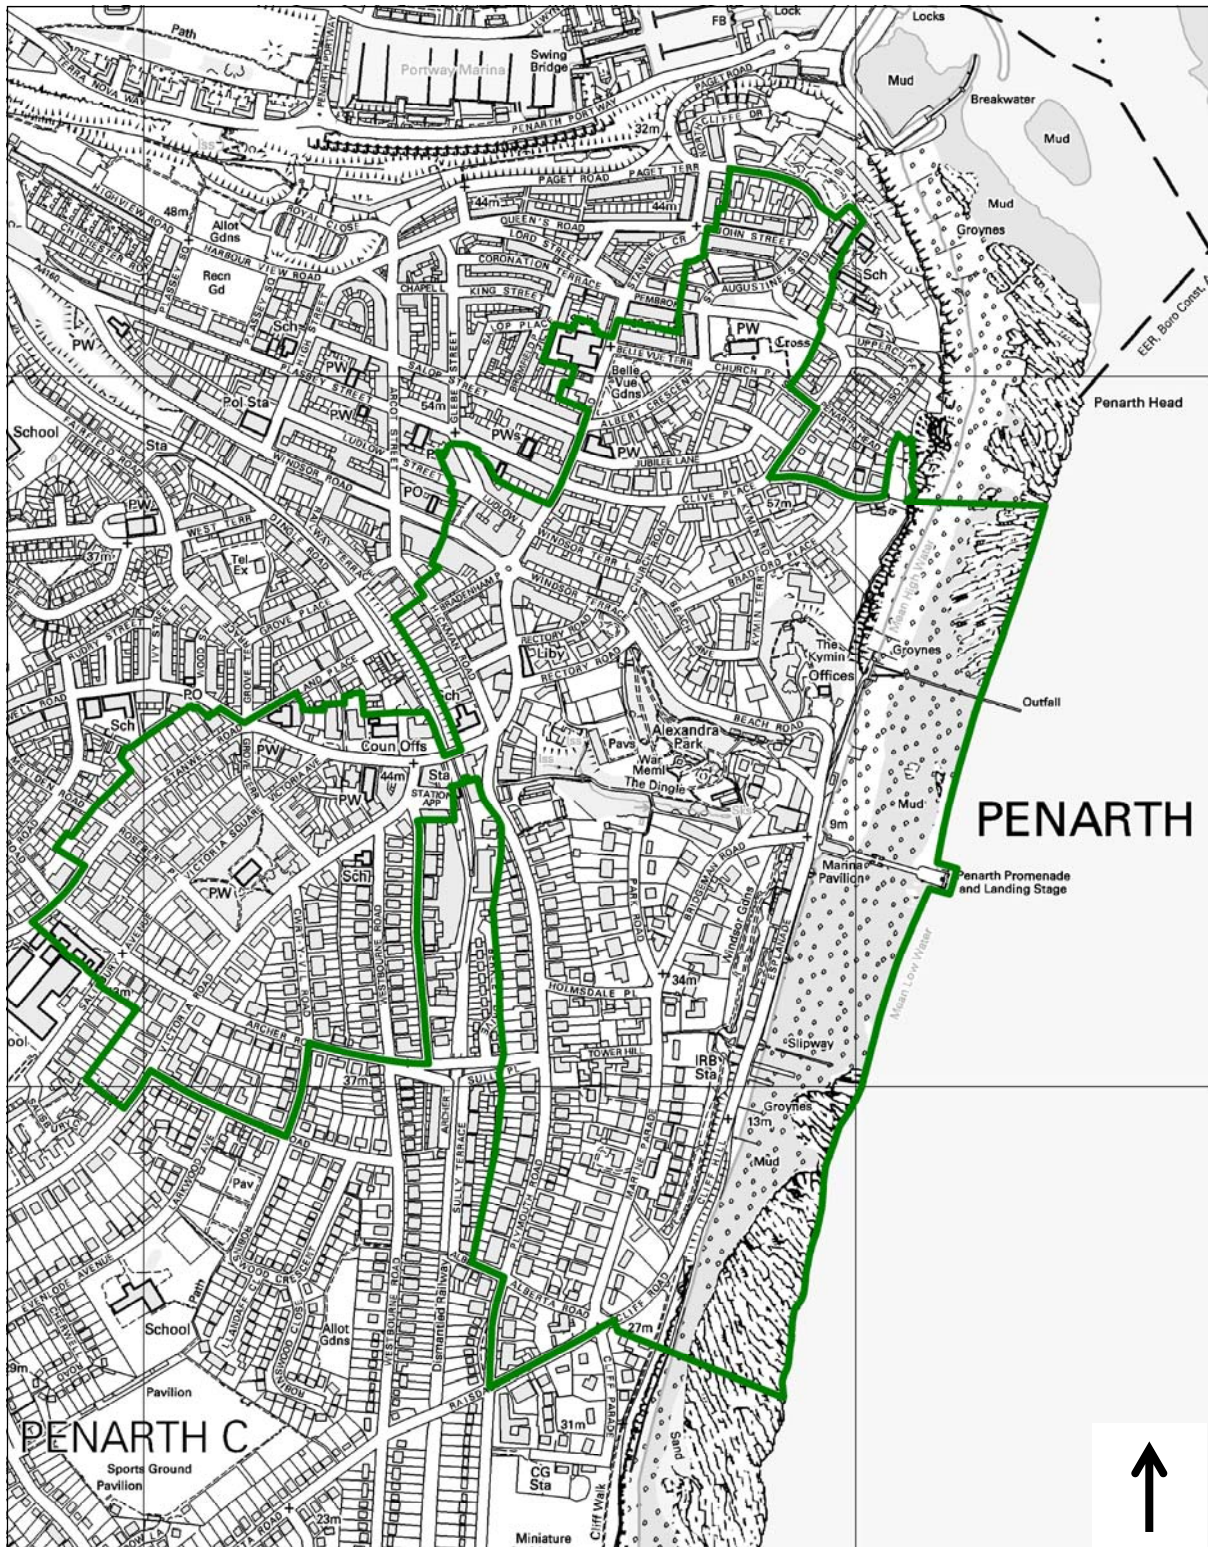

Penarth Conservation Area

For further information please contact the Conservation & Design Team:
(01446) 704626 / 8
www.valeofglamorgan.gov.uk

Vale of Glamorgan Council
Dock Office
Barry Docks
Barry CF63 4RT

Not to Scale. For illustrative purposes only.

© Crown copyright. All rights reserved.
The Vale of Glamorgan Council.
Licence No. 100023424 2011.
© Hawlfraint y Goron. Cedwir pob hawl. Cyngor Bro Morgannwg rhif trwydded 100023424 2011.