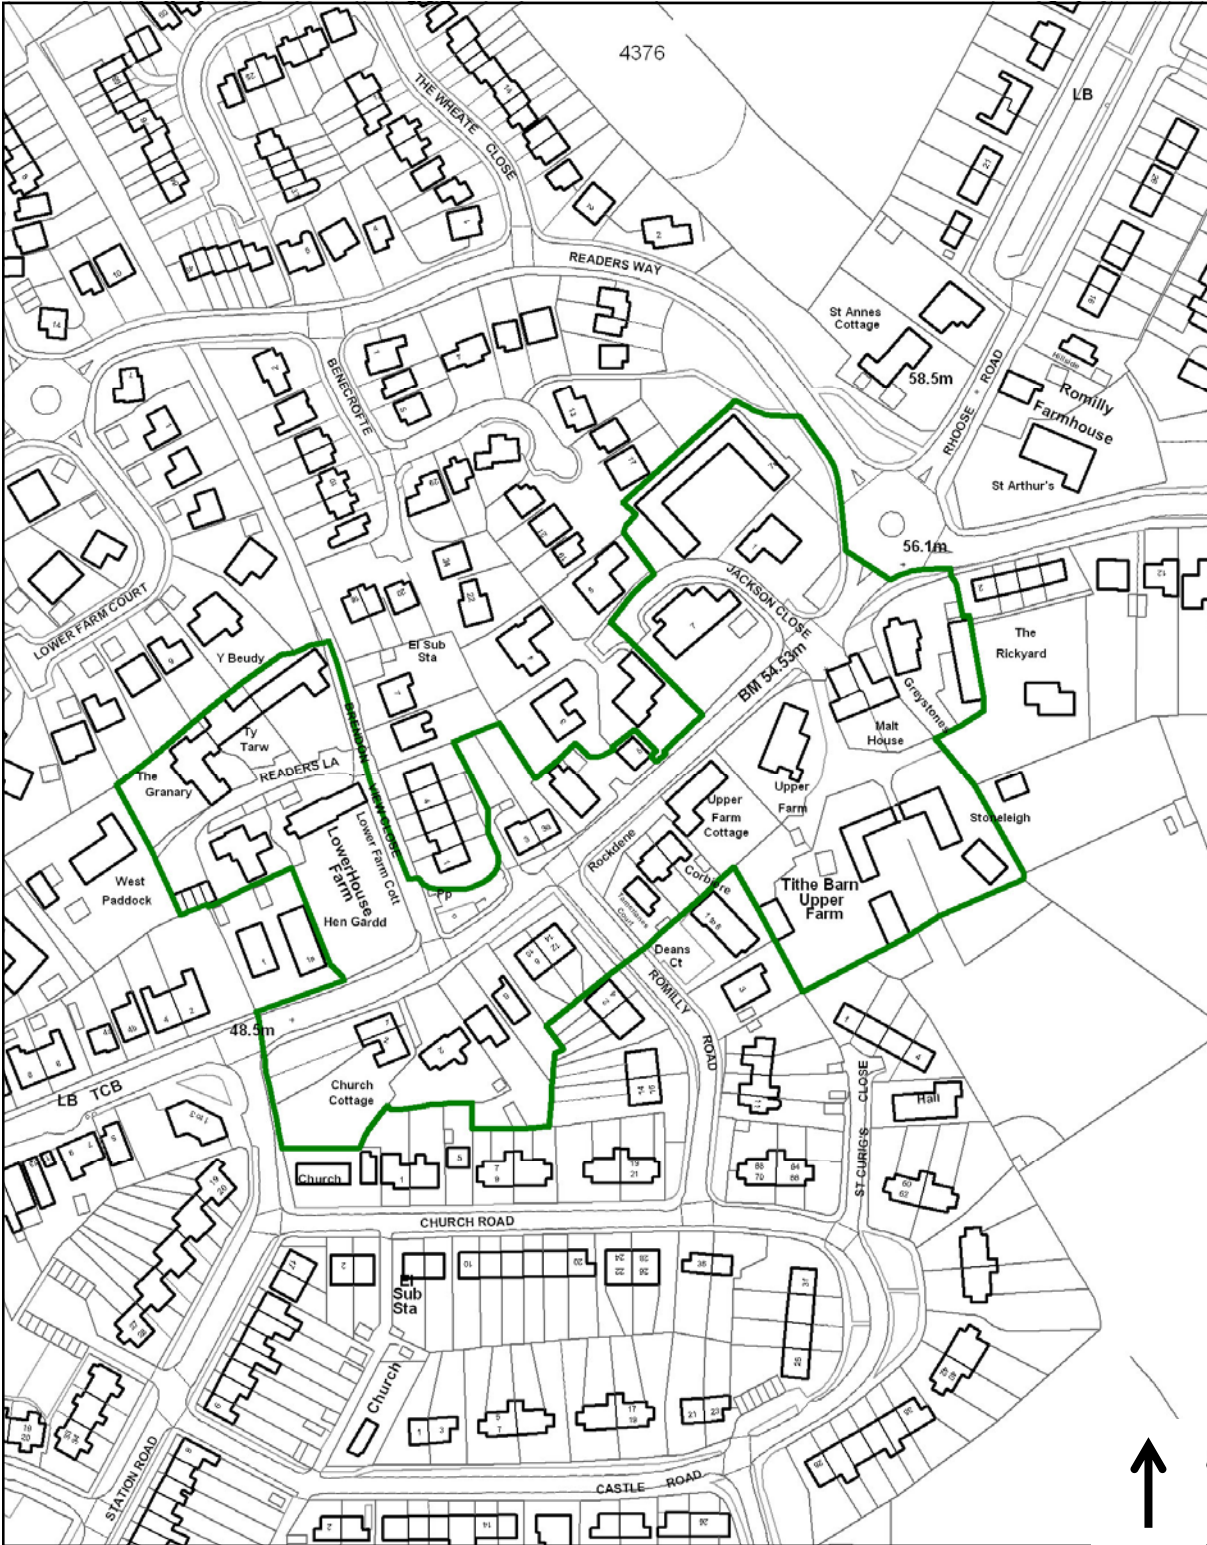

Rhoose Conservation Area

For further information please contact the Conservation & Design Team:
 (01446) 704626 / 8
www.valeofglamorgan.gov.uk

Vale of Glamorgan Council
 Dock Office
 Barry Docks
 Barry CF63 4RT

Not to Scale. For illustrative purposes only.
 First Designated: March 1973
 Amended: March 2009

© Crown copyright. All rights reserved.
 The Vale of Glamorgan Council.
 Licence No. 100023424 2009.
 © Hawlfraint y Goron. Cedwir pob hawl. Cyngor Bro Morgannwg rhif trwydded 100023424 2009.