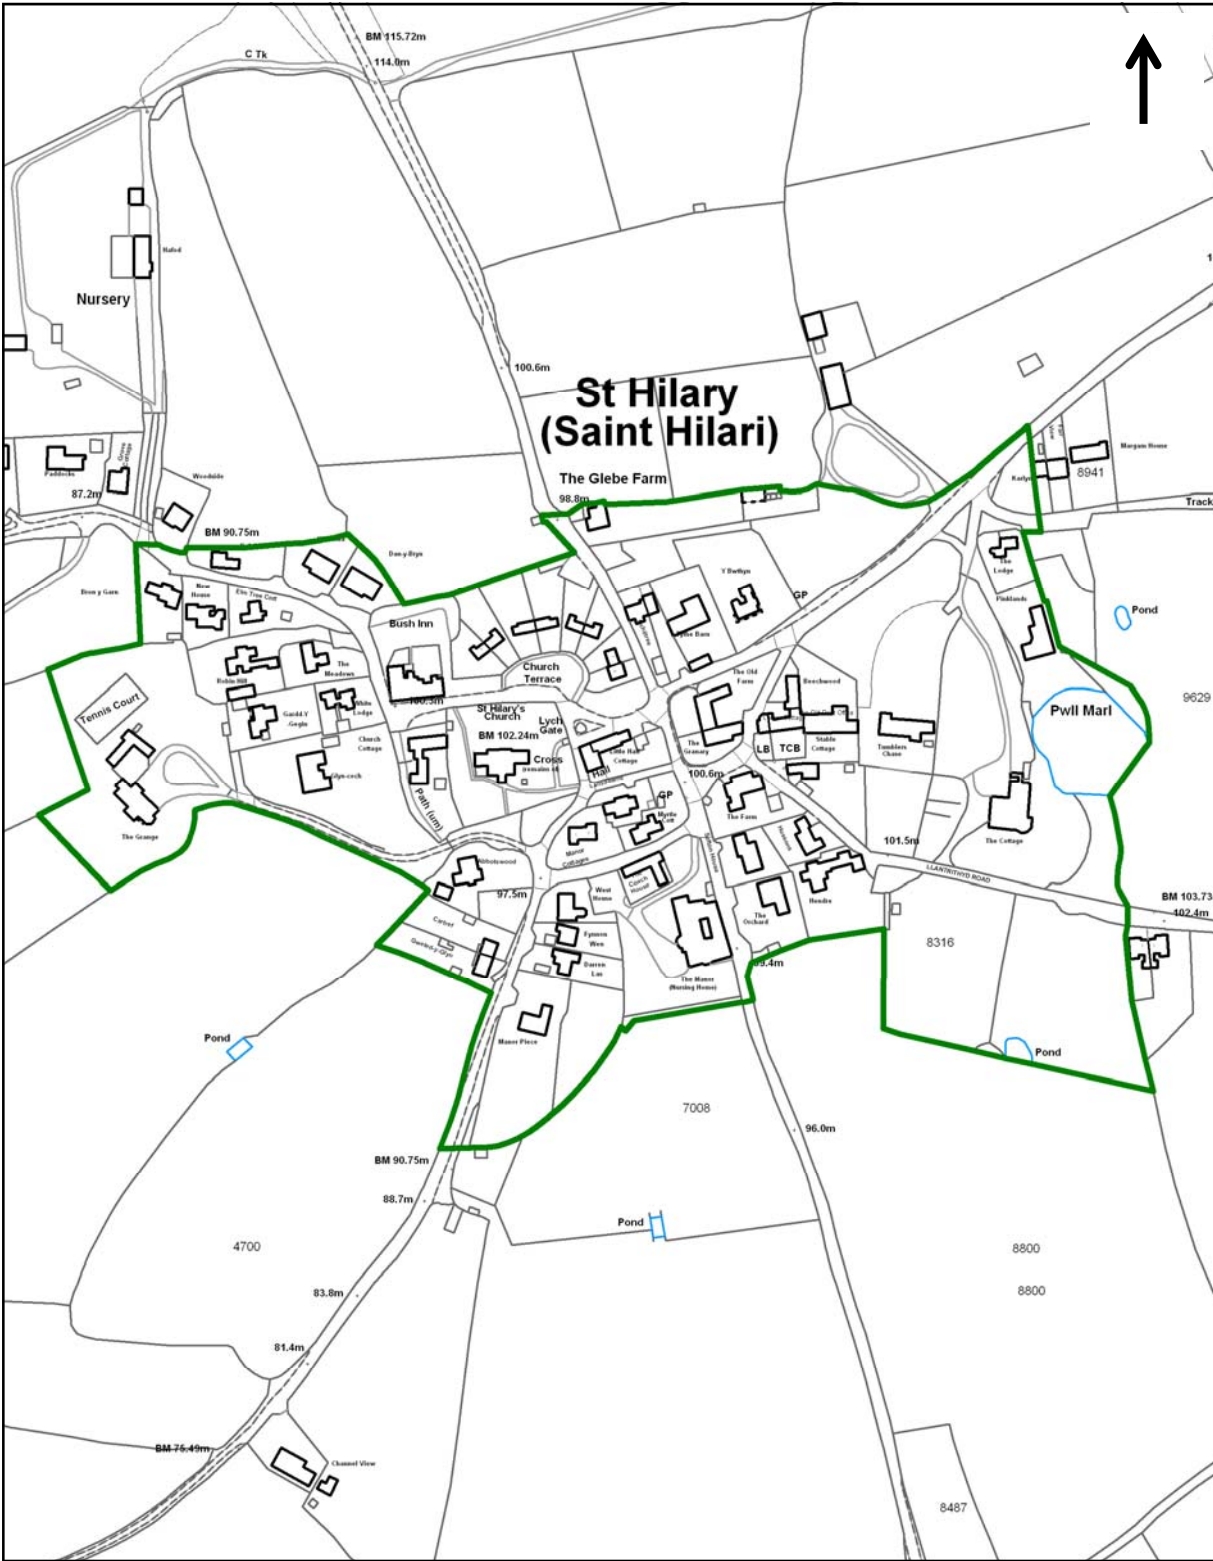

St. Hilary Conservation Area

For further information please contact the
Conservation & Design Team:
(01446) 704626 / 8
www.valeofglamorgan.gov.uk

Vale of Glamorgan Council
Dock Office
Barry Docks
Barry CF63 4RT

Not to Scale. For illustrative purposes only.
First Designated: October 1971
Amended: October 1977 & September 2009

© Crown copyright. All rights reserved.
The Vale of Glamorgan Council.
Licence No. 100023424 2009.
© Hawlfraint y Goron. Cedwir pob
hawl. Cyngor Bro Morgannwg rhif
trwydded 100023424 2009.