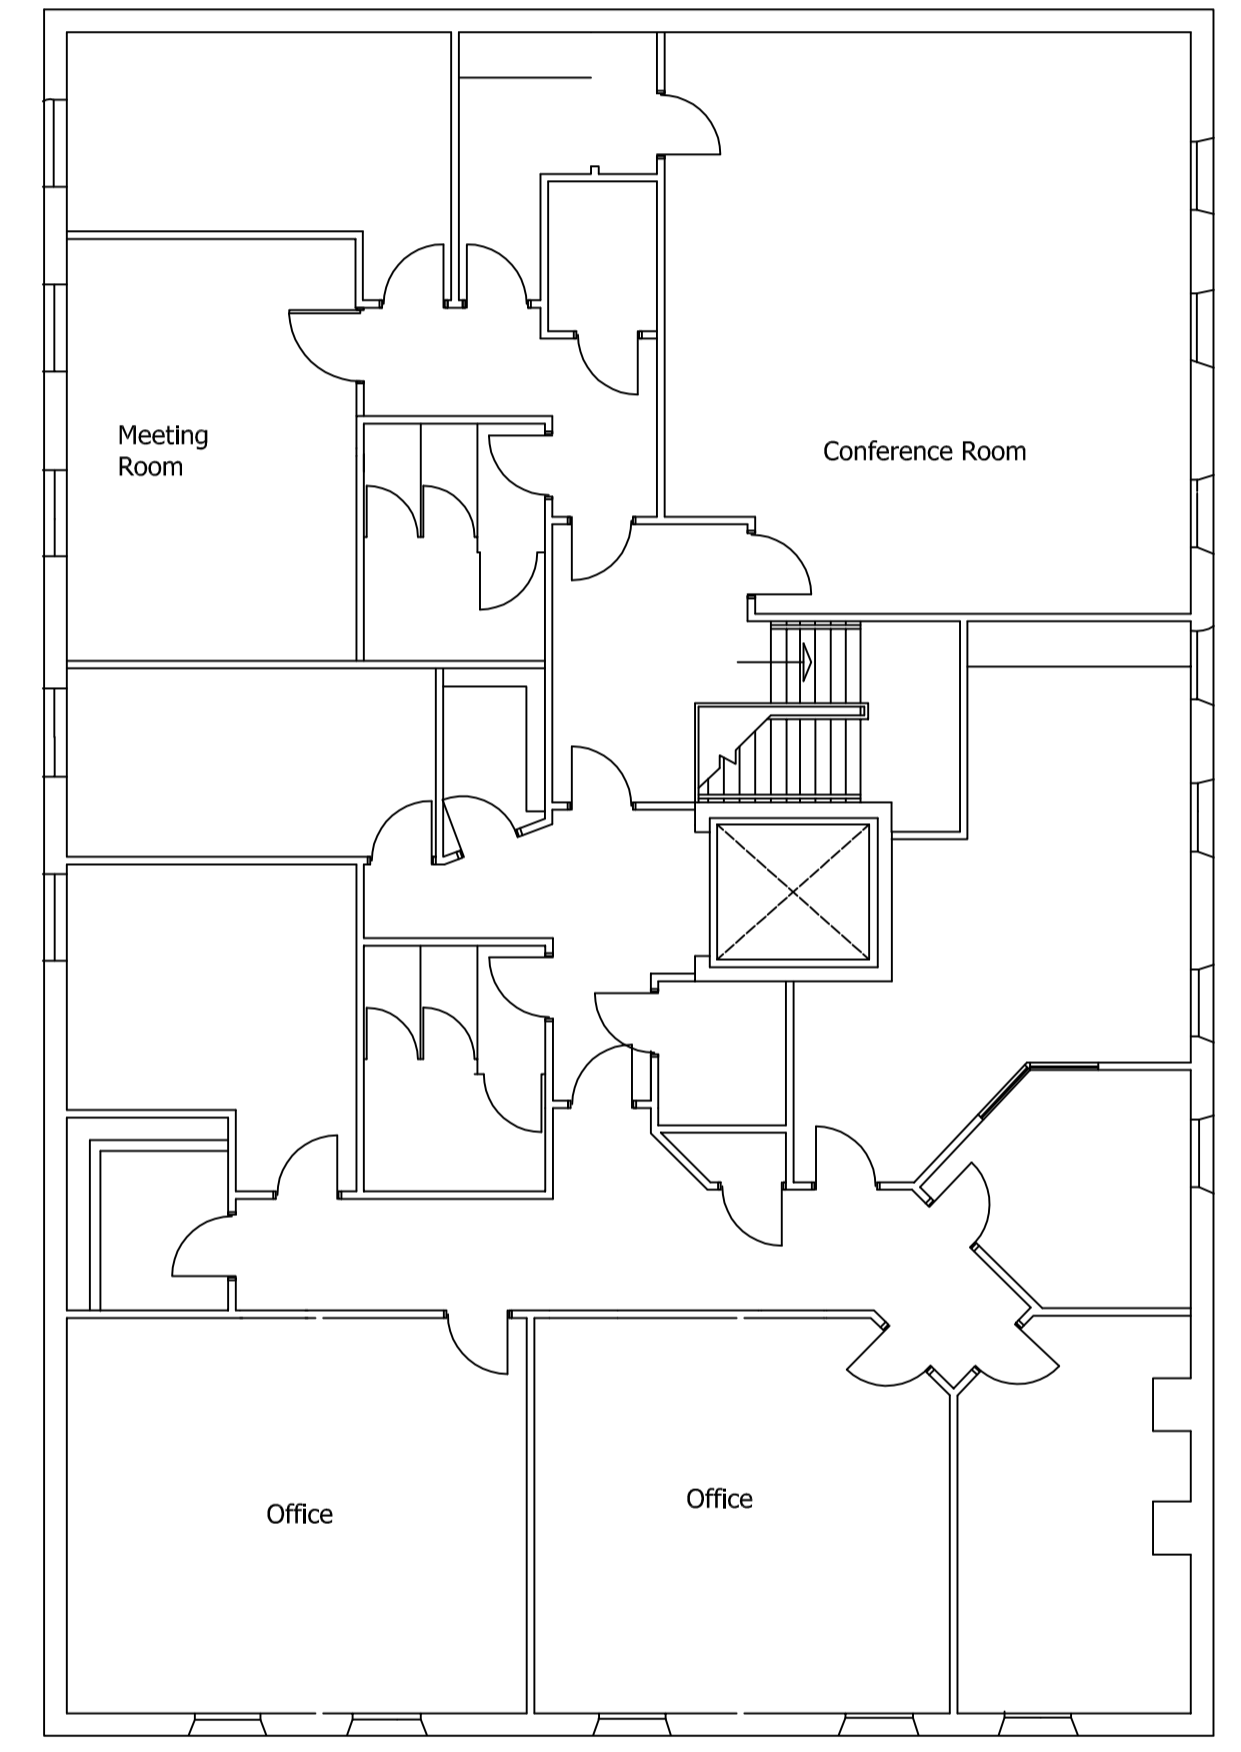

Key:

- Nursery
- WWICC
- / / / / School

First Floor

Ground Floor

amendments (n.b. :- all amendments to be signed)
newidodau (d.s. :- rhaid llofnodi pob newid)

A1

THE VALE OF GLAMORGAN BRO MORGANNWG

property name enw'r eiddo	checked gwiriwyd	job number rhif y gwaith	amendments newidodau
St Illtyds Integrated Childrens Centre, Llantwit Major	LST	AL(00)01	
drawing dyluniad	scale graddfa	do not scale this drawing peidiwch â graddio'r lluniad hwn	
Ground Floor & First Floor Plans	1:100	path llwybr	
	date dyddiad	Feb '17	