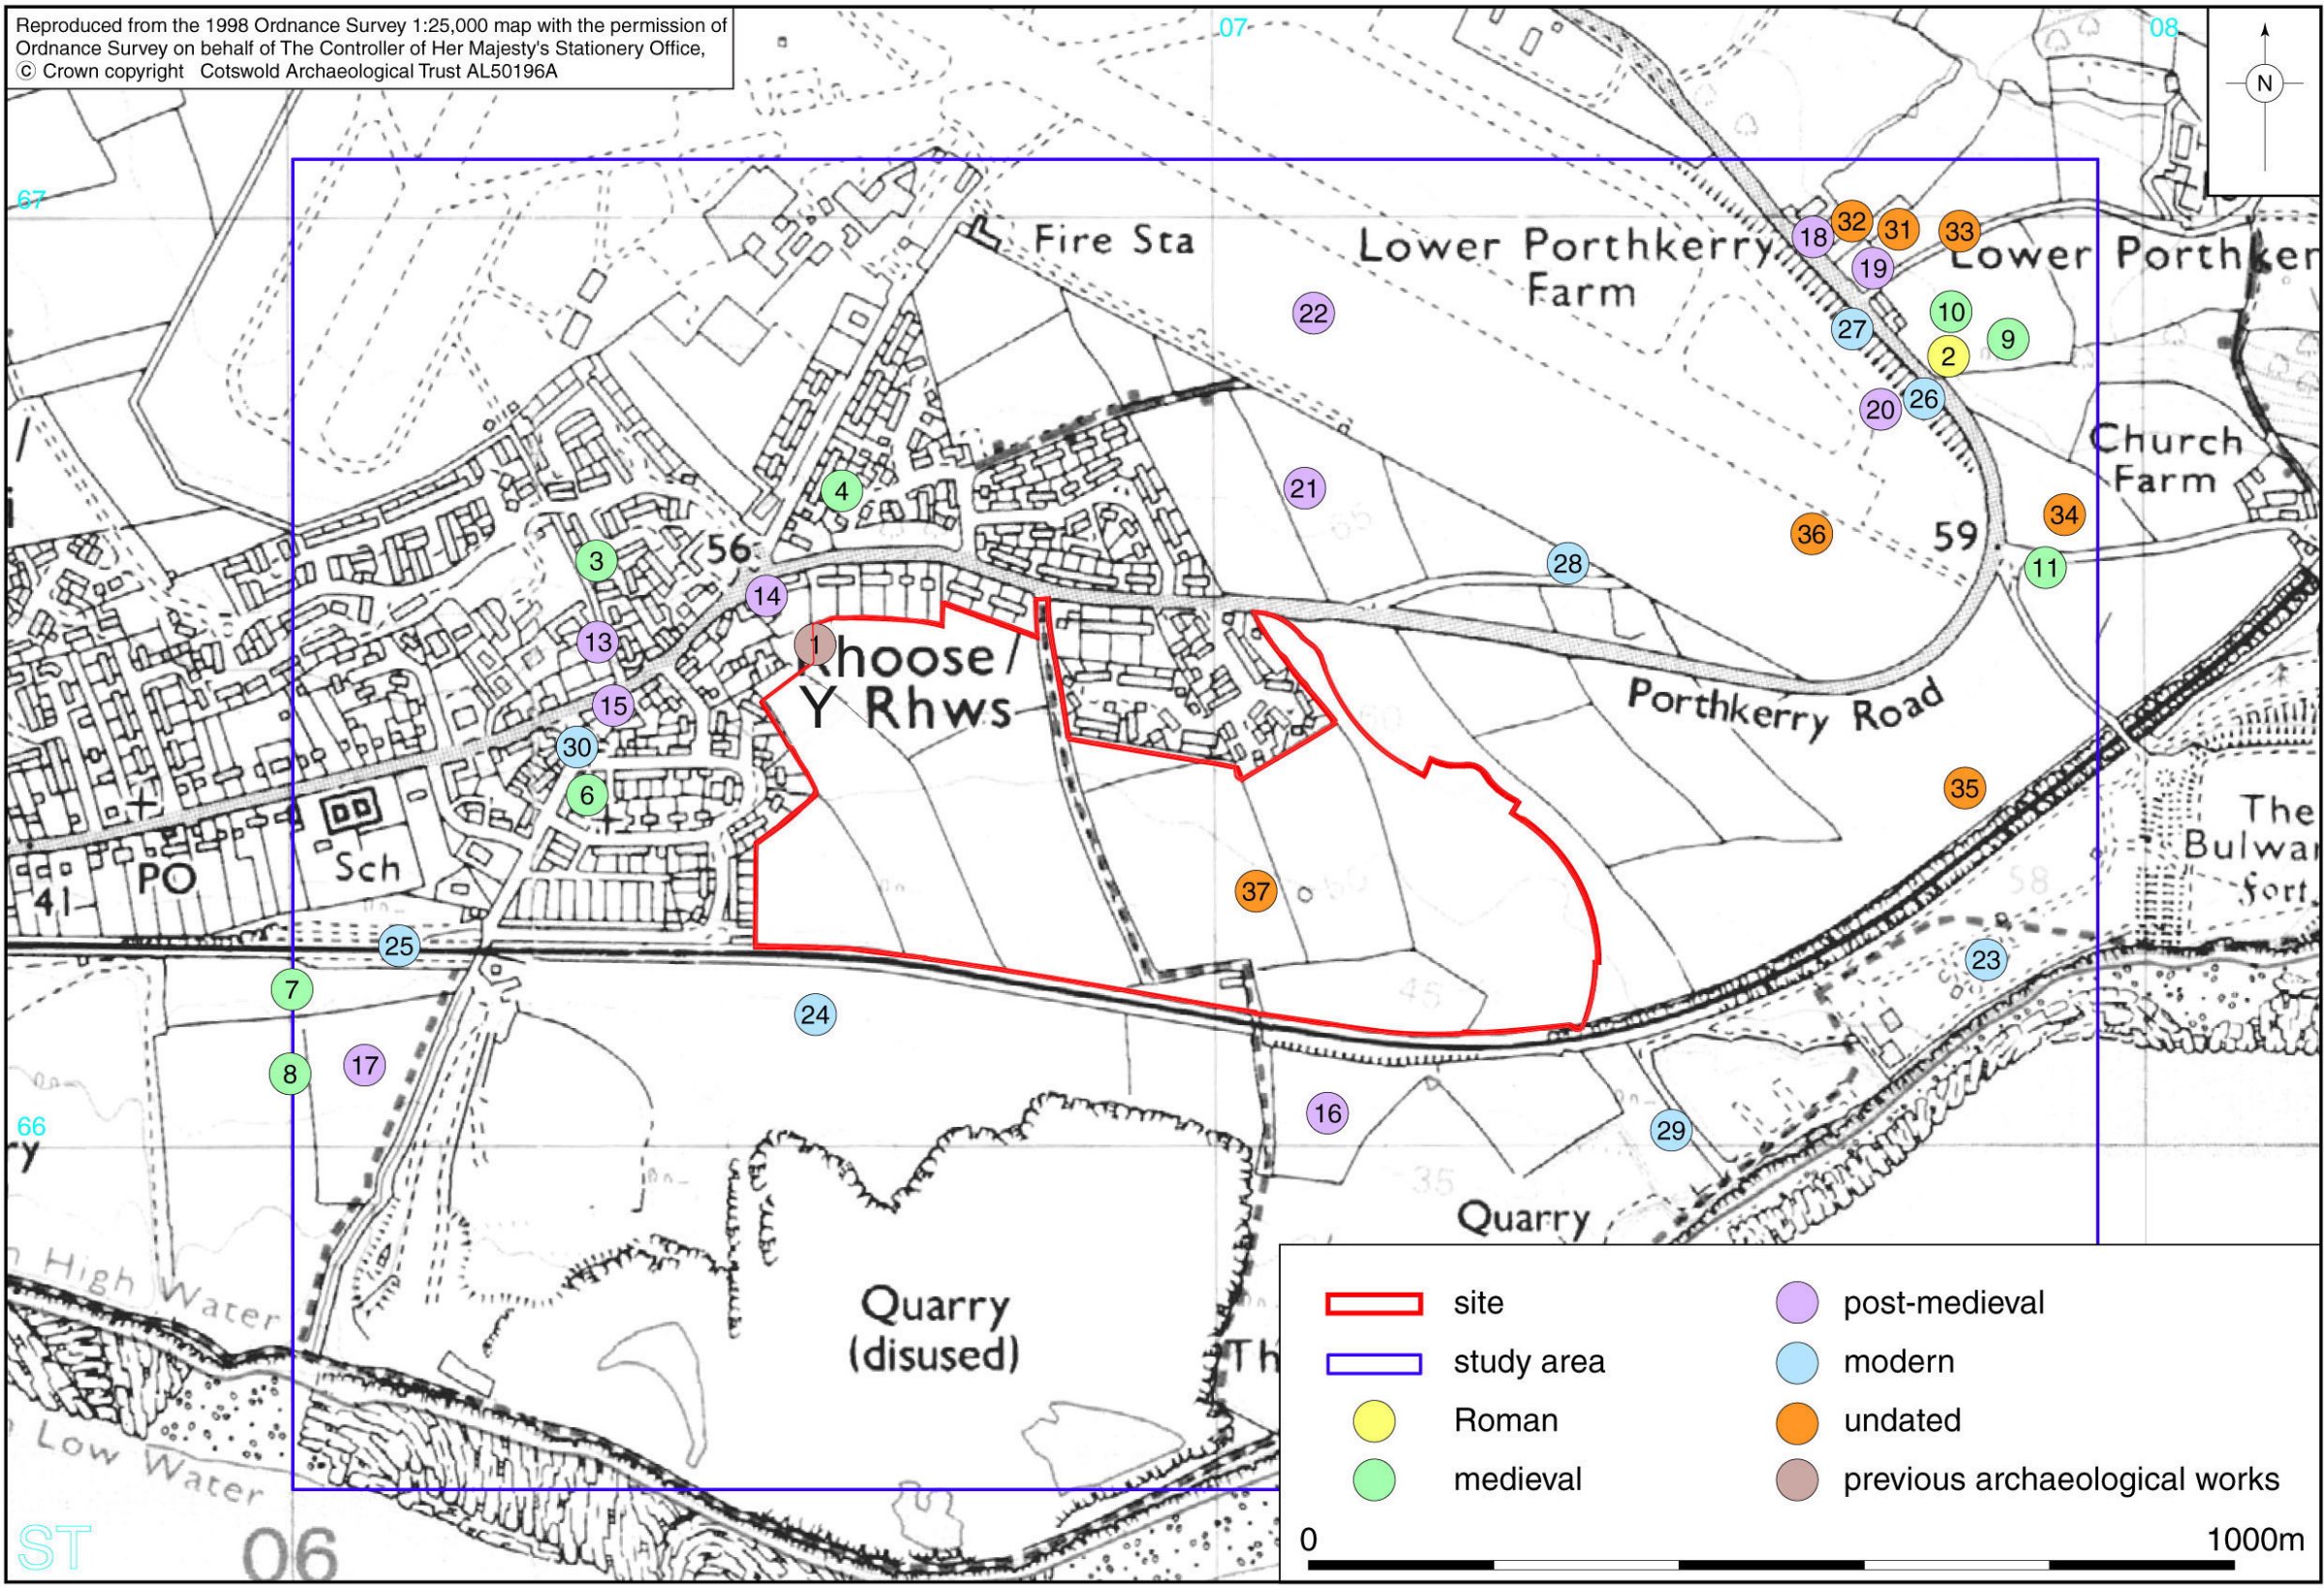

Reproduced from the 1998 Ordnance Survey 1:25,000 map with the permission of Ordnance Survey on behalf of The Controller of Her Majesty's Stationery Office, © Crown copyright Cotswold Archaeological Trust AL50196A

Based upon the Ordnance Survey map with the permission of Ordnance Survey on behalf of the Controller of Her Majesty's Stationery Office, © Crown copyright. White Young Green Consulting Limited, licence no: AR 1000 17603

Plan prepared by Cotswold Archaeology
File: 6069drgA01revisionA.mcd
Date Drawn Checked
April 08 JJ