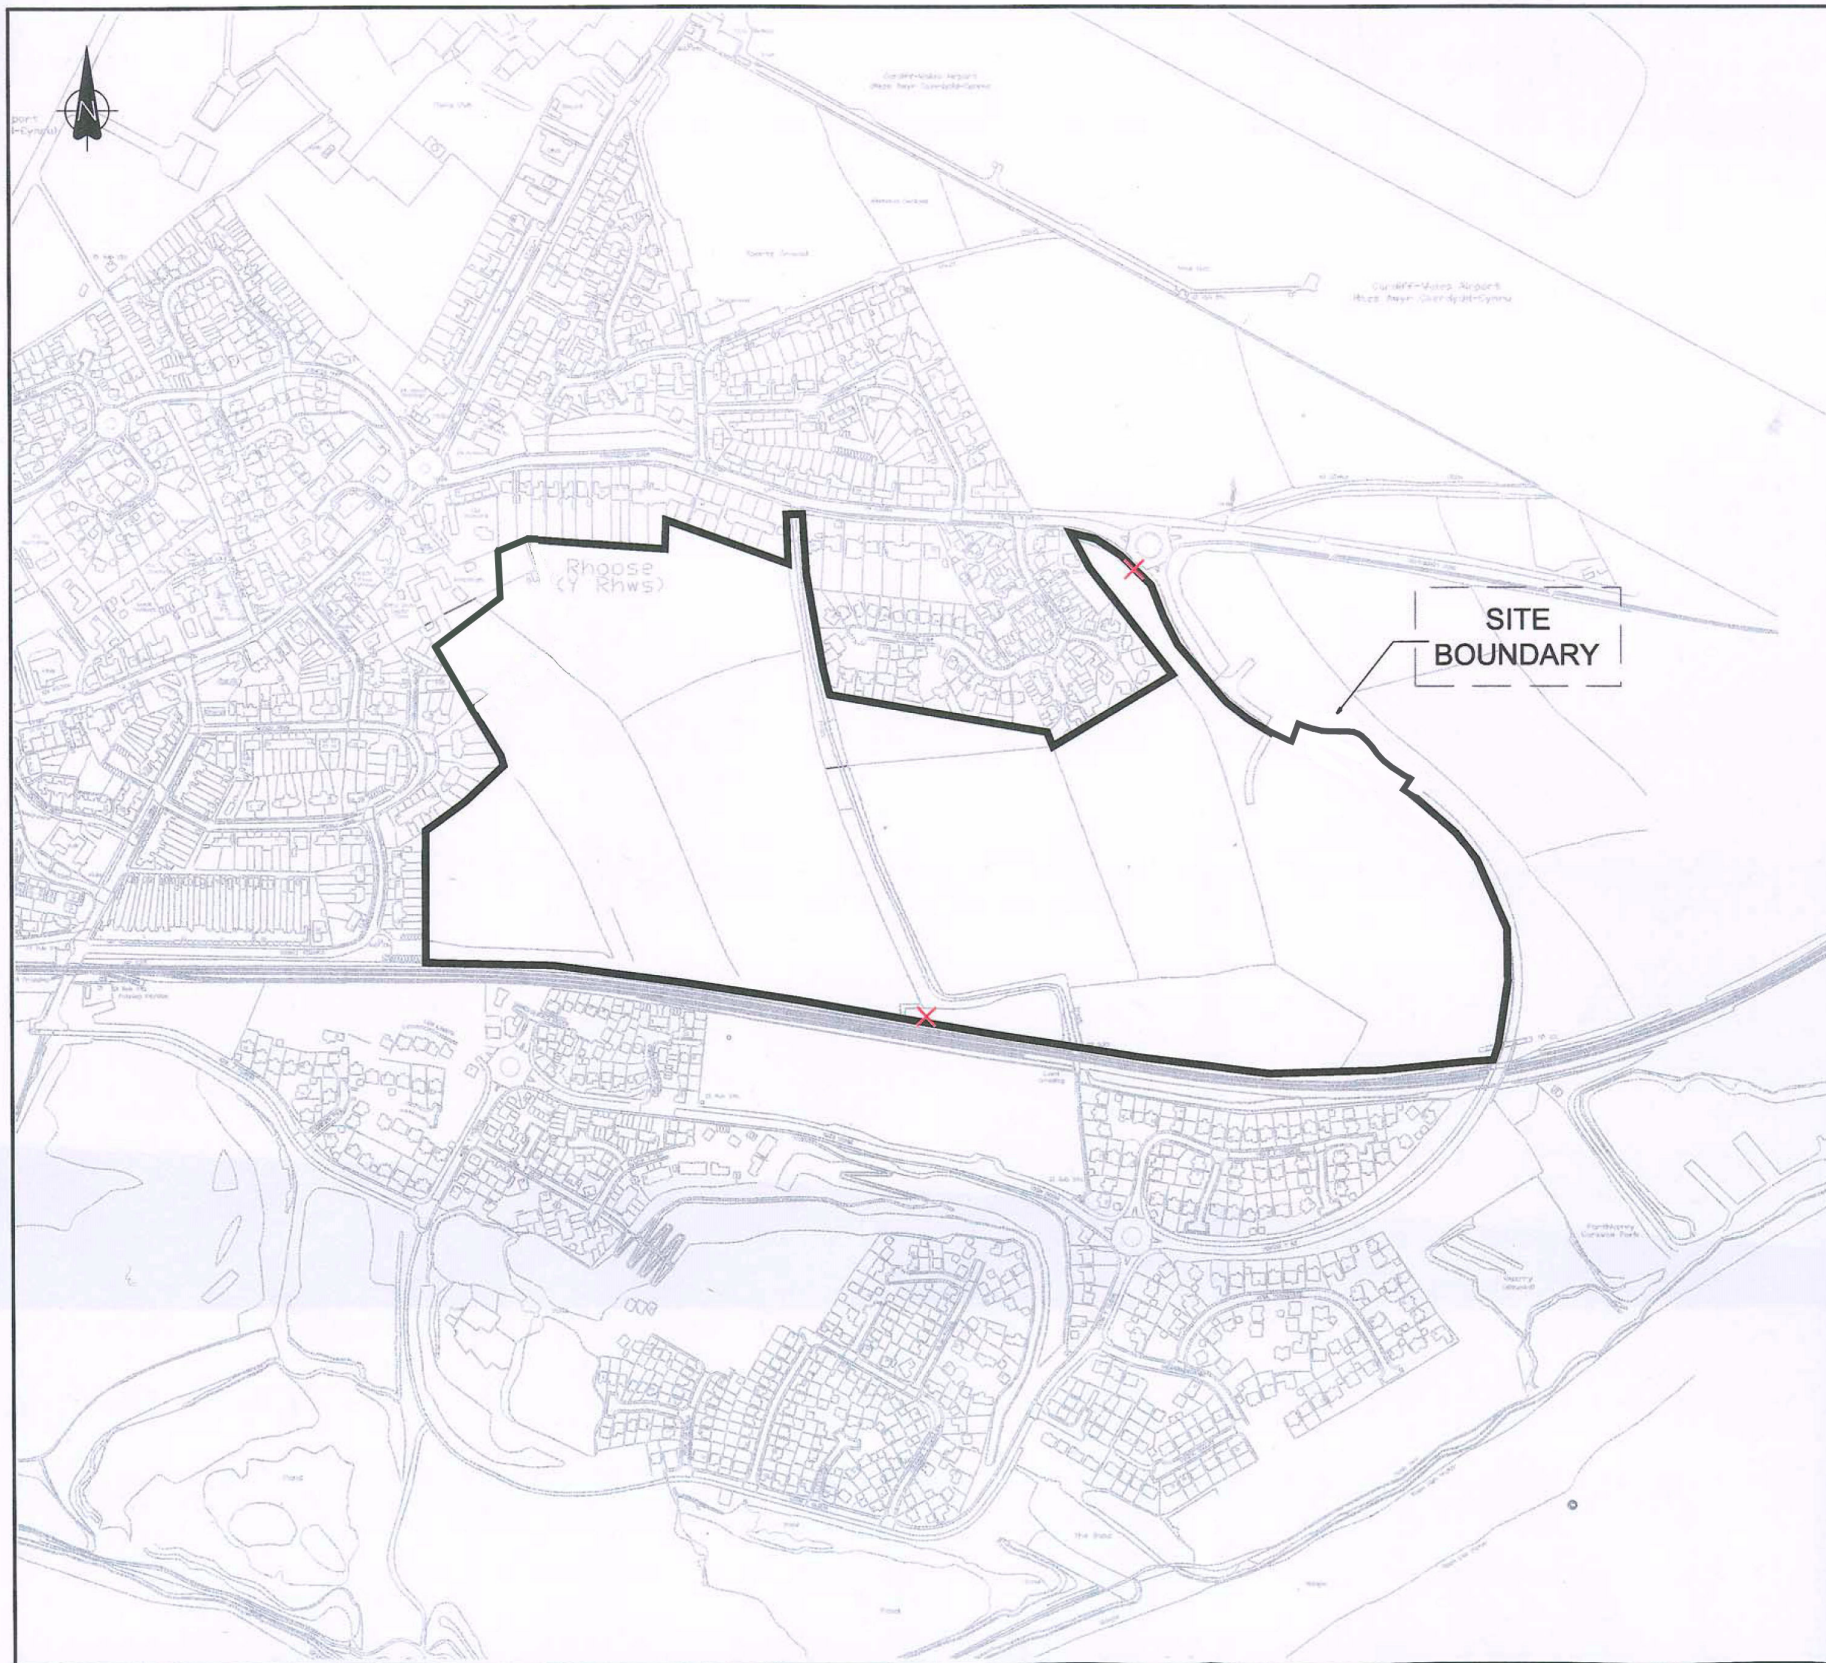

The National Assembly for Wales
Bellway plc
Persimmon Homes (Wales) Ltd

**Land to the North of the
Railway Line, Rhoose**
Noise survey locations **10.1**

DRG. No. FIGURE 3.1 REVISION REF: -

KEY:
X NOISE SURVEY LOCATIONS

Based upon the Ordnance Survey map with the permission of
Ordnance Survey on behalf of the Controller of Her Majesty's
Stationery Office, © Crown copyright. White Young Green Consulting
Limited, licence no: AR 1000 17603