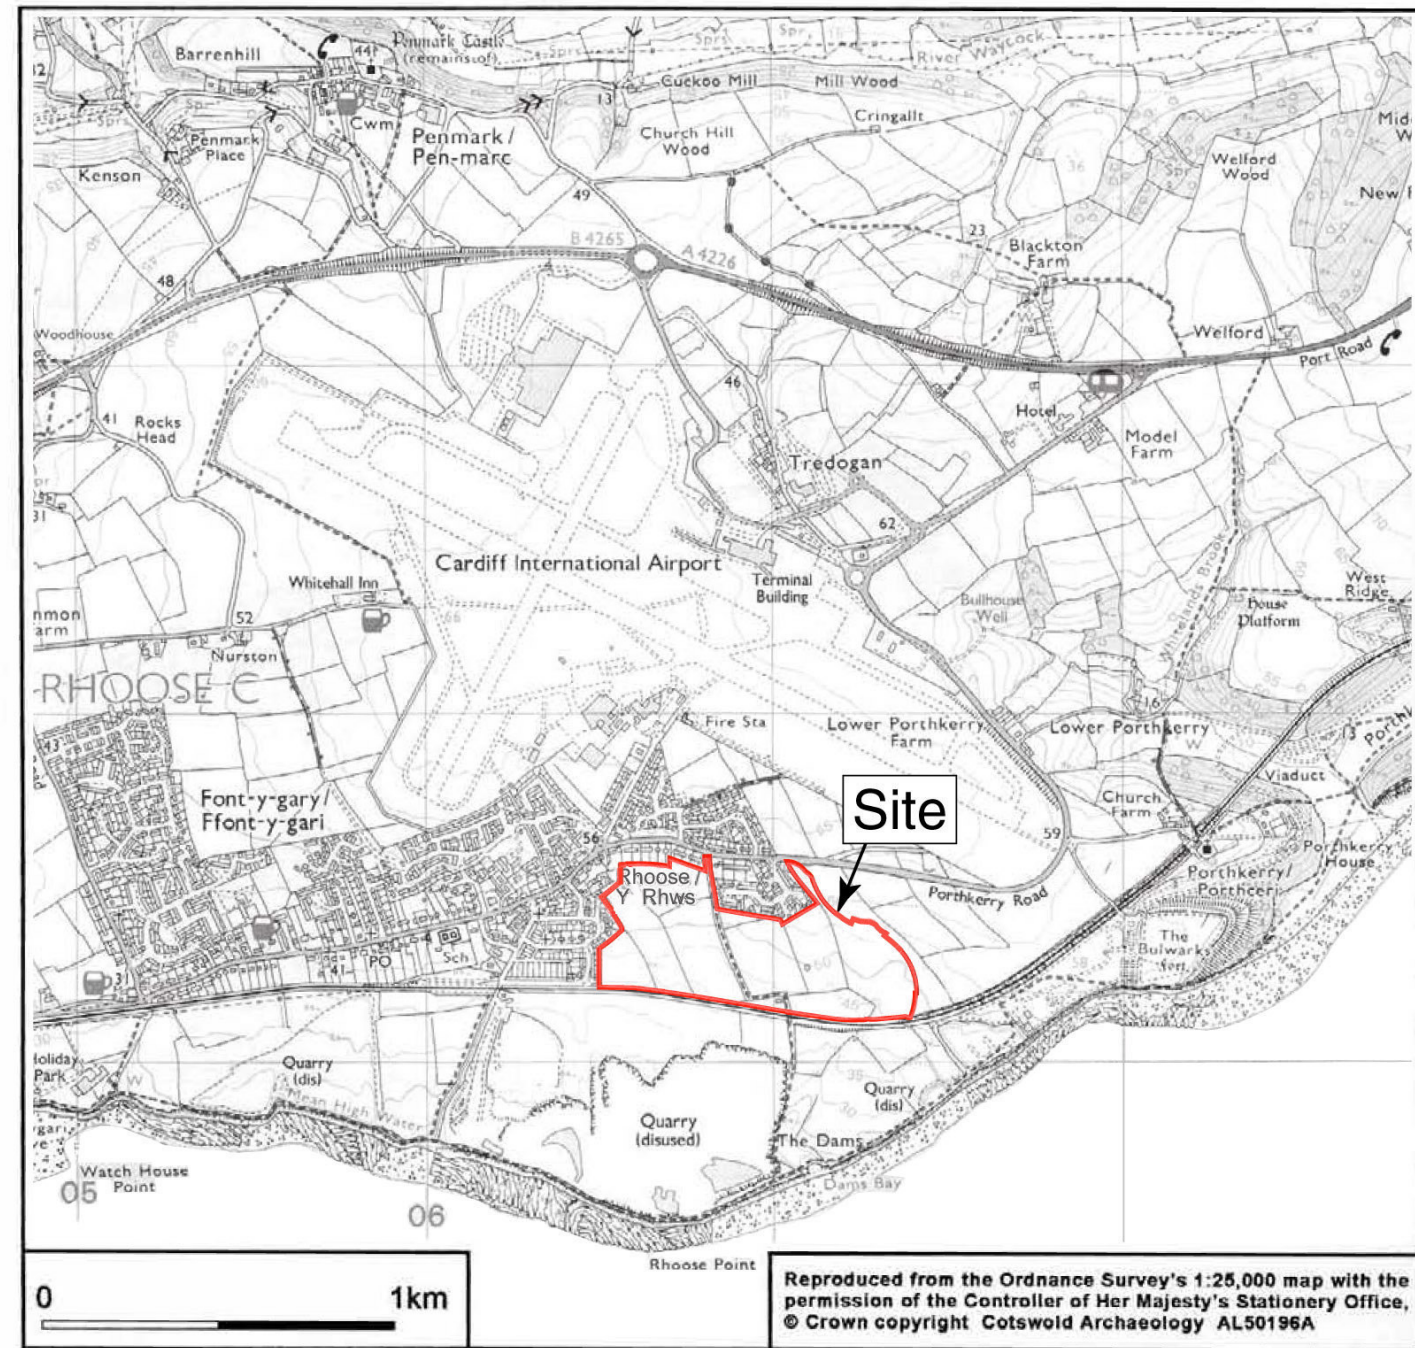

The National Assembly for Wales
Bellway plc
Persimmon Homes (Wales) Ltd

**Land to the North of the
Railway Line, Rhoose**

Site Location

6.1

Reproduced from the Ordnance Survey's 1:25,000 map with the permission of the Controller of Her Majesty's Stationery Office, © Crown copyright Cotswold Archaeology AL50196A

Scale: plan not to scale
© White Young Green Consulting Limited 2005
21 Park Place, Cardiff CF10 3DQ
T 029 2072 9000 F 029 2039 5965
E planning.cardiff@wyg.com www.wyg.com/wtgi

Based upon the Ordnance Survey map with the permission of Ordnance Survey on behalf of the Controller of Her Majesty's Stationery Office, © Crown copyright. White Young Green Consulting Limited, licence no: AR 1000 17603

Plan prepared by Cotswold Archaeology
File: 6069drgA01revisionA.mcd
Date April 08 Drawn Checked JJ