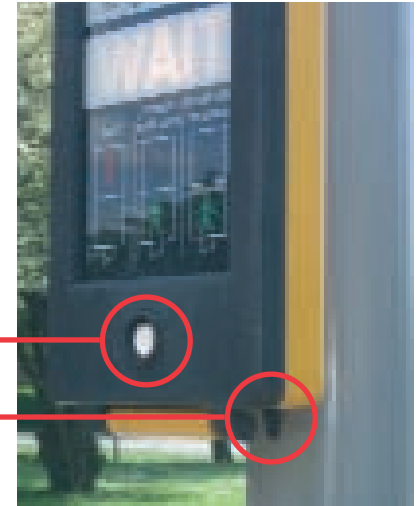

This booklet has been produced by the Council's Highway Maintenance Division in partnership with the Cardiff Institute for the Blind. It tells you where the traffic signals are, alphabetically, by area. It also tells you which ones have bleeping sound signals and rotating touch cones.

The rotating touch cone is a small cone which sticks out underneath the wait box. First, press the push button in the middle of the Wait box. Then you should feel for the cone. It will start to turn when the green man light comes on and there may also be a bleeping sound signal. It is then safe to cross the road. Be careful. Listen for all traffic noise. Also, be aware that emergency vehicles may drive through red lights.

The push button

The rotating touch cone

Town	Site	Bleeping Sound Signal	Rotating Touch Cone
Barry	Barry Road - Dyfan Road	No	Yes
Barry	Broad Street - Powell Dyffryn Way	No	Yes
Barry	Cardiff Road - Arthur Street	Yes	Yes
Barry	Cardiff Road - Palmerston Road	No	No
Barry	Church Road, Cadoxton	Yes	Yes
Barry	Colcot Road - Barry Hospital	No	Yes
Barry	Gladstone Road - Southey Street	Yes	No
Barry	Gladstone Road - Tynewydd Road	No	Yes
Barry	Holton Road - Court Road	No	Yes