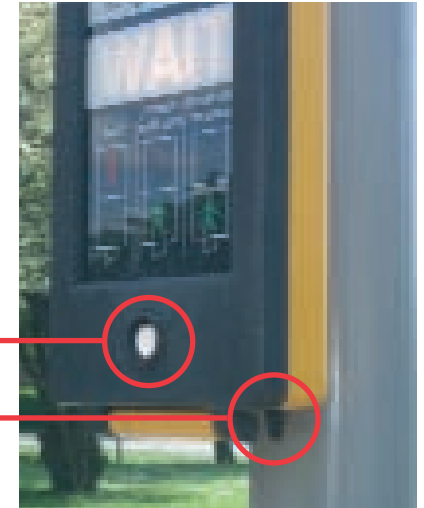

Traffic Signals in the Vale of Glamorgan

and how they can help you

SUMMER 2006

SEFYDLIAD
DEILLION CAERDYDD

CARDIFF INSTITUTE
FOR THE BLIND

Introduction

Welcome to this booklet, which gives blind and partially sighted people information about traffic signals in the Vale of Glamorgan. The Welsh language version is on the other side of this booklet.

This booklet has been produced by the Council's Highway Maintenance Division in partnership with the Cardiff Institute for the Blind. It tells you where the traffic signals are, alphabetically, by area. It also tells you which ones have bleeping sound signals and rotating touch cones.

The rotating touch cone is a small cone which sticks out underneath the wait box. First, press the push button in the middle of the Wait box. Then you should feel for the cone. It will start to turn when the green man light comes on and there may also be a bleeping sound signal. It is then safe to cross the road. Be careful. Listen for all traffic noise. Also, be aware that emergency vehicles may drive through red lights.

The push button

The rotating touch cone

Town	Site	Bleeping Sound Signal	Rotating Touch Cone
Barry	Barry Road - Dyfan Road	No	Yes
Barry	Broad Street - Powell Dyffryn Way	No	Yes
Barry	Cardiff Road - Arthur Street	Yes	Yes
Barry	Cardiff Road - Palmerston Road	No	No
Barry	Church Road, Cadoxton	Yes	Yes
Barry	Colcot Road - Barry Hospital	No	Yes
Barry	Gladstone Road - Southey Street	Yes	No
Barry	Gladstone Road - Tynewydd Road	No	Yes
Barry	Holton Road - Court Road	No	Yes