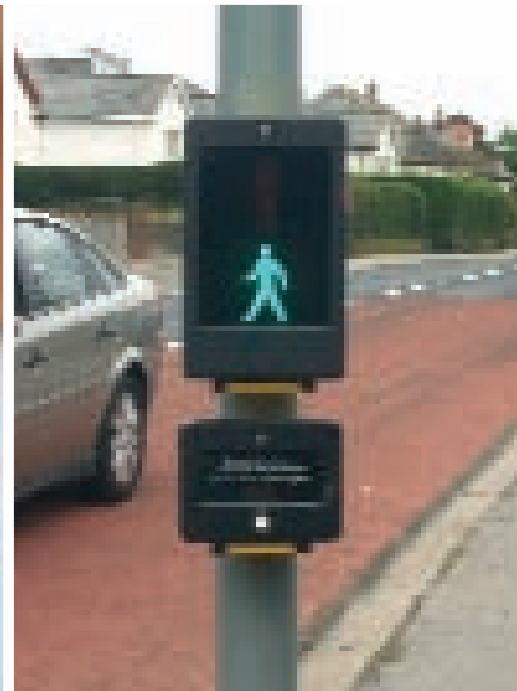

Traffic Signals in the Vale of Glamorgan

and how they can help you

SUMMER 2006

Introduction

Welcome to this booklet, which gives blind and partially sighted people information about traffic signals in the Vale of Glamorgan. The Welsh language version is on the other side of this booklet.

This booklet has been produced by the Council's Highway Maintenance Division in partnership with the Cardiff Institute for the Blind. It tells you where the traffic signals are, alphabetically, by area. It also tells you which ones have bleeping sound signals and rotating touch cones.

The rotating touch cone is a small cone which sticks out underneath the wait box. First, press the push button in the middle of the Wait box. Then you should feel for the cone. It will start to turn when the green man light comes on and there may also be a bleeping sound signal. It is then safe to cross the road. Be careful. Listen for all traffic noise. Also, be aware that emergency vehicles may drive through red lights.