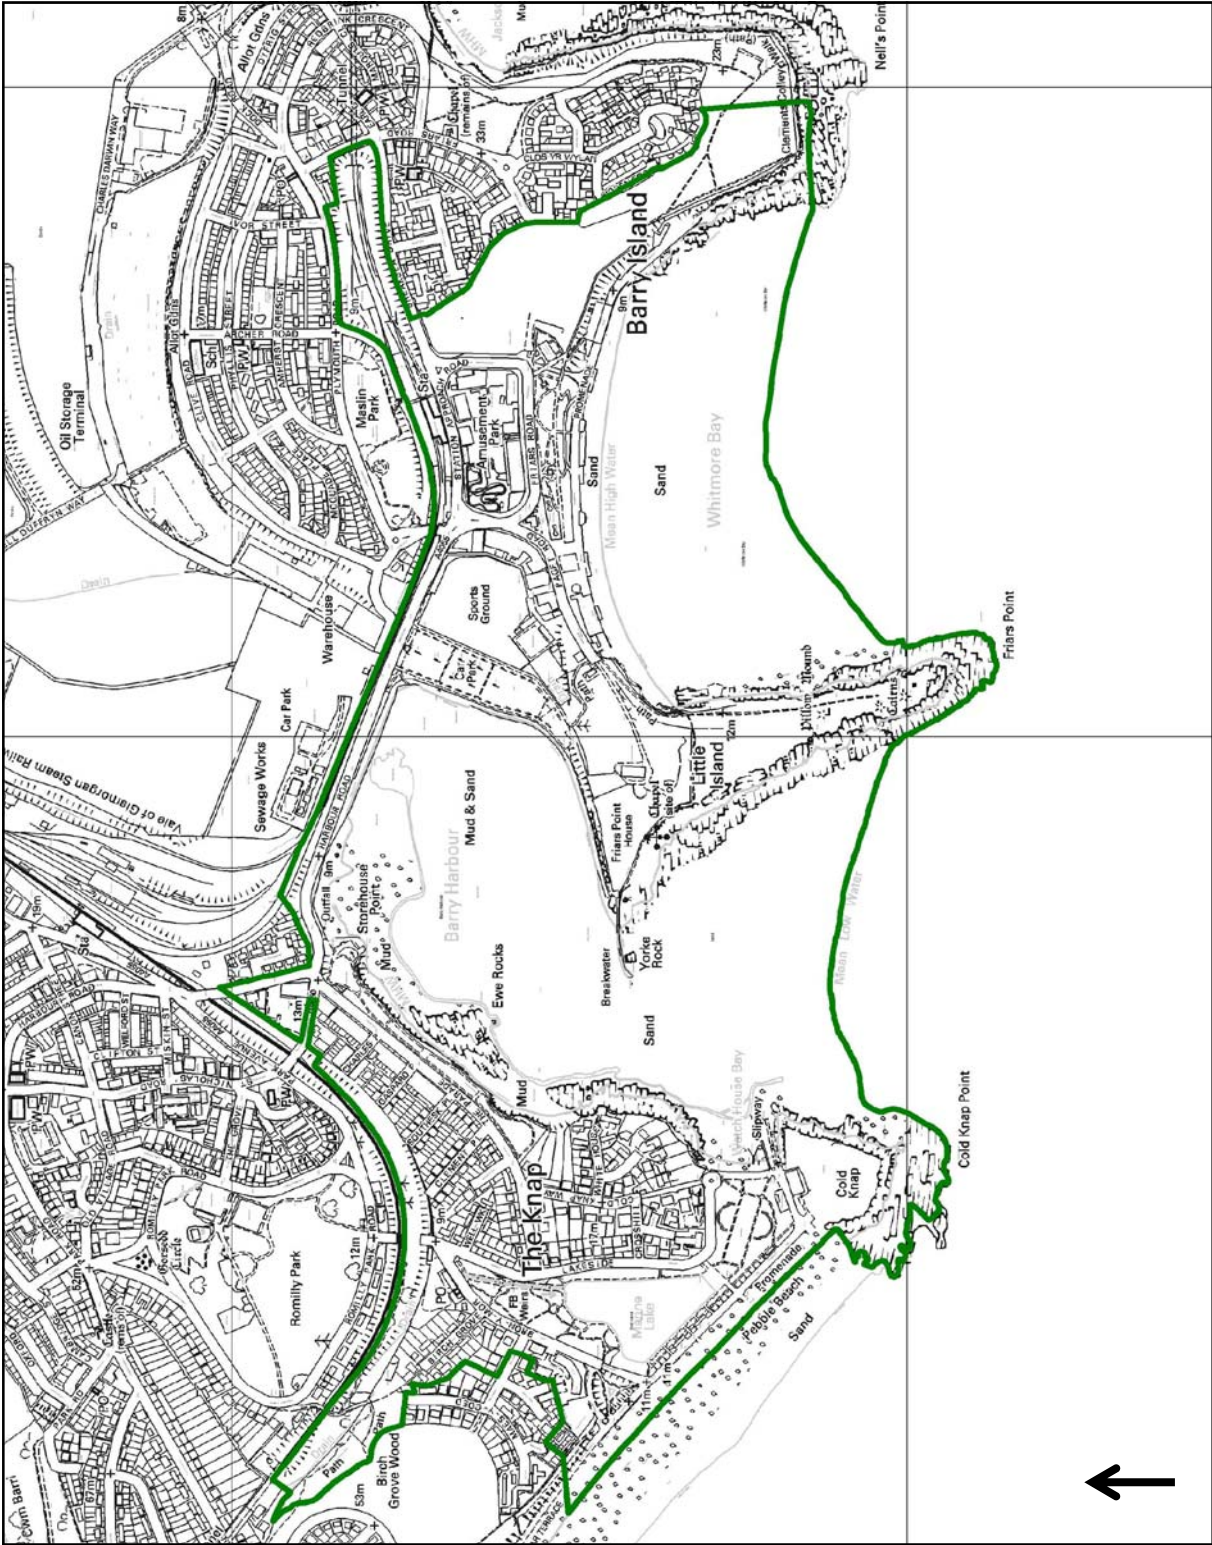

Barry Marine Conservation Area

For further information please contact the Conservation & Design Team:
(01446) 704626 / 8
www.valeofglamorgan.gov.uk

Vale of Glamorgan Council
Dock Office
Barry Docks
Barry CF63 4RT

Not to Scale. For illustrative purposes only.
First Designated: December 1991
Amended: September 2009

© Crown copyright. All rights reserved.
The Vale of Glamorgan Council.
Licence No. 100023424 2009.
© Hawlfraint y Goron. Cedwir pob hawl. Cyngor Bro Morgannwg rhif trwydded 100023424 2009.