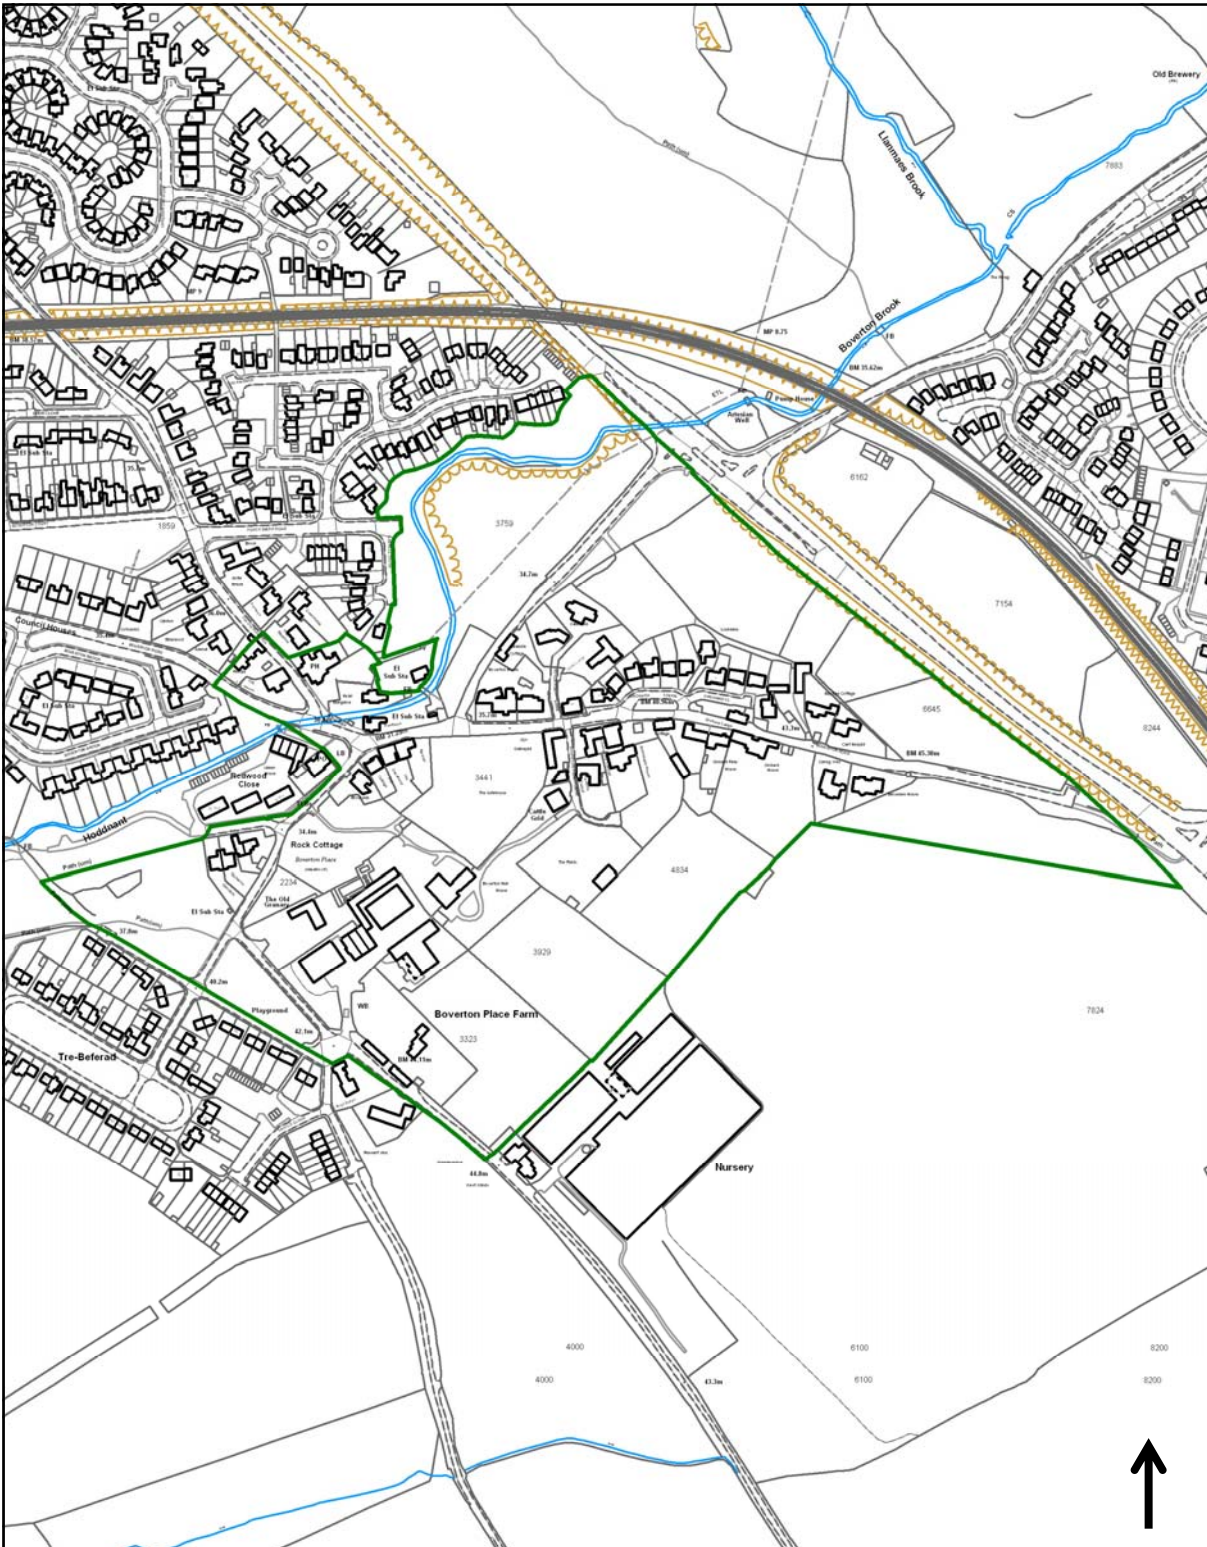

Boverton Conservation Area

For further information please contact the Conservation & Design Team:
 (01446) 704626 / 8
www.valeofglamorgan.gov.uk

Vale of Glamorgan Council
 Dock Office
 Barry Docks
 Barry CF63 4RT