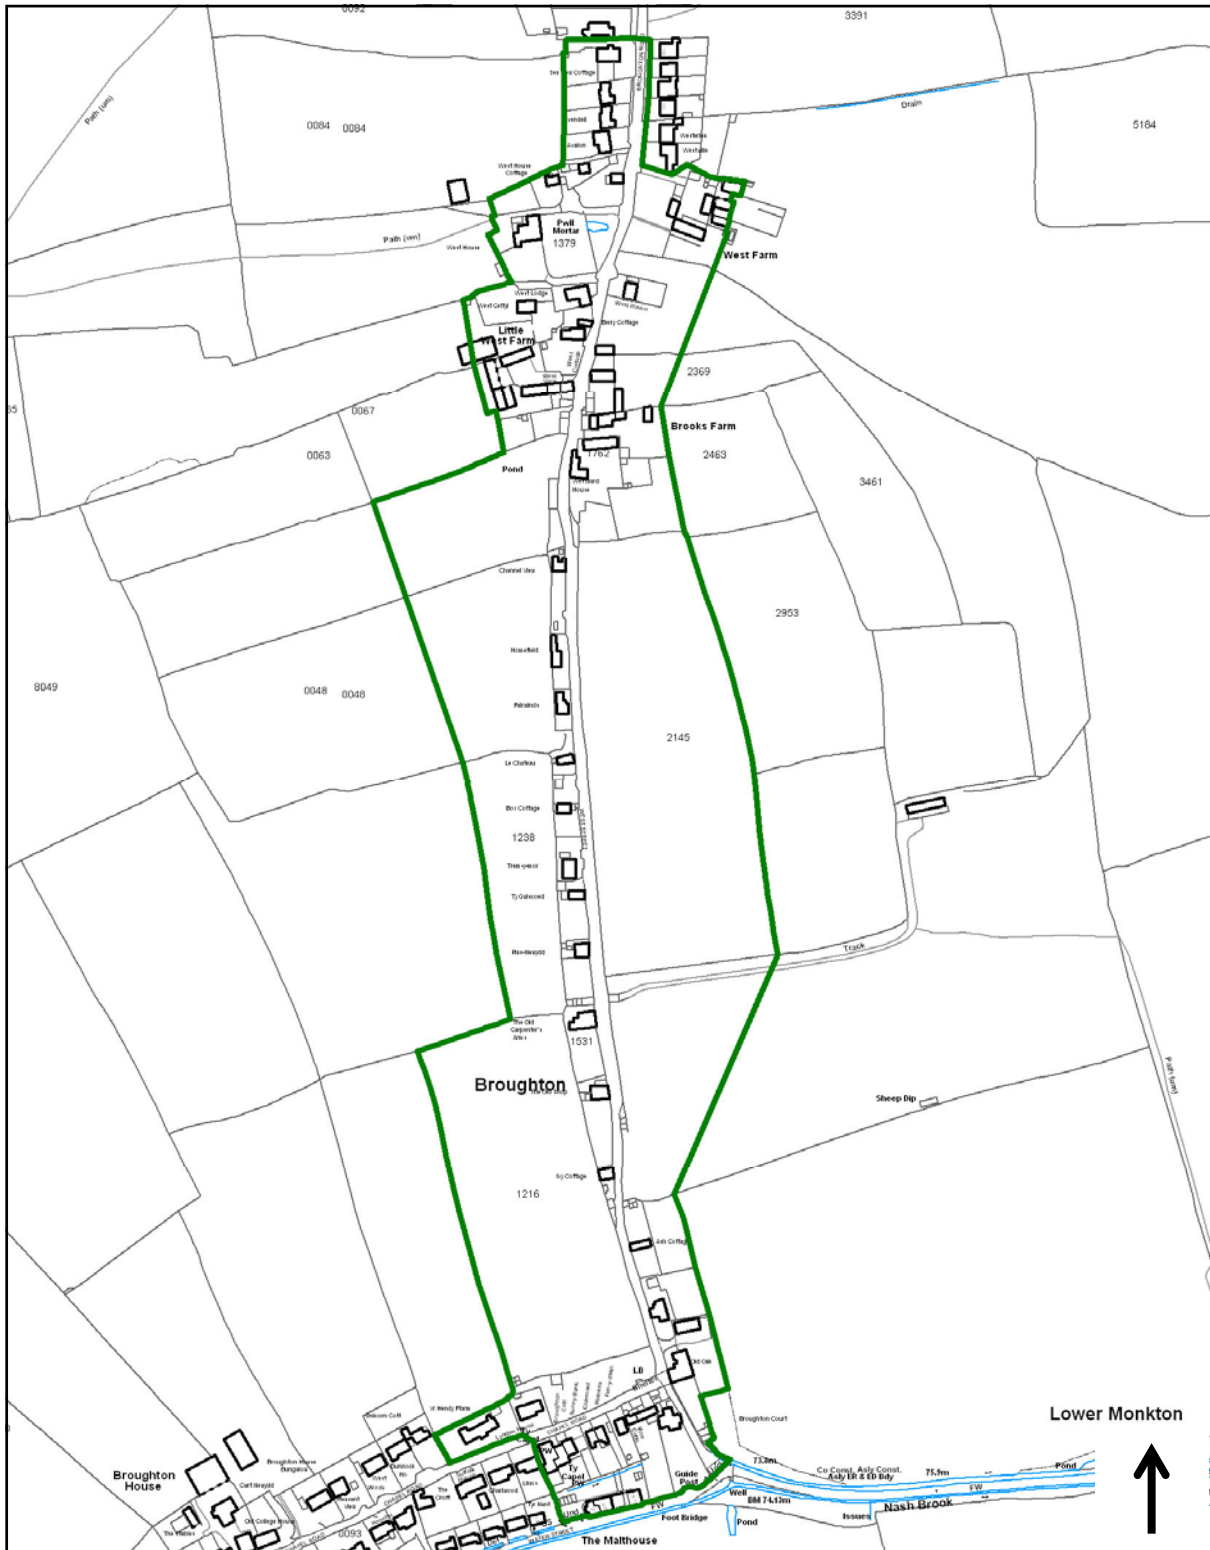

# Broughton Conservation Area

For further information please contact the Conservation & Design Team:  
 (01446) 704626 / 8  
[www.valeofglamorgan.gov.uk](http://www.valeofglamorgan.gov.uk)

Vale of Glamorgan Council  
 Dock Office  
 Barry Docks  
 Barry CF63 4RT