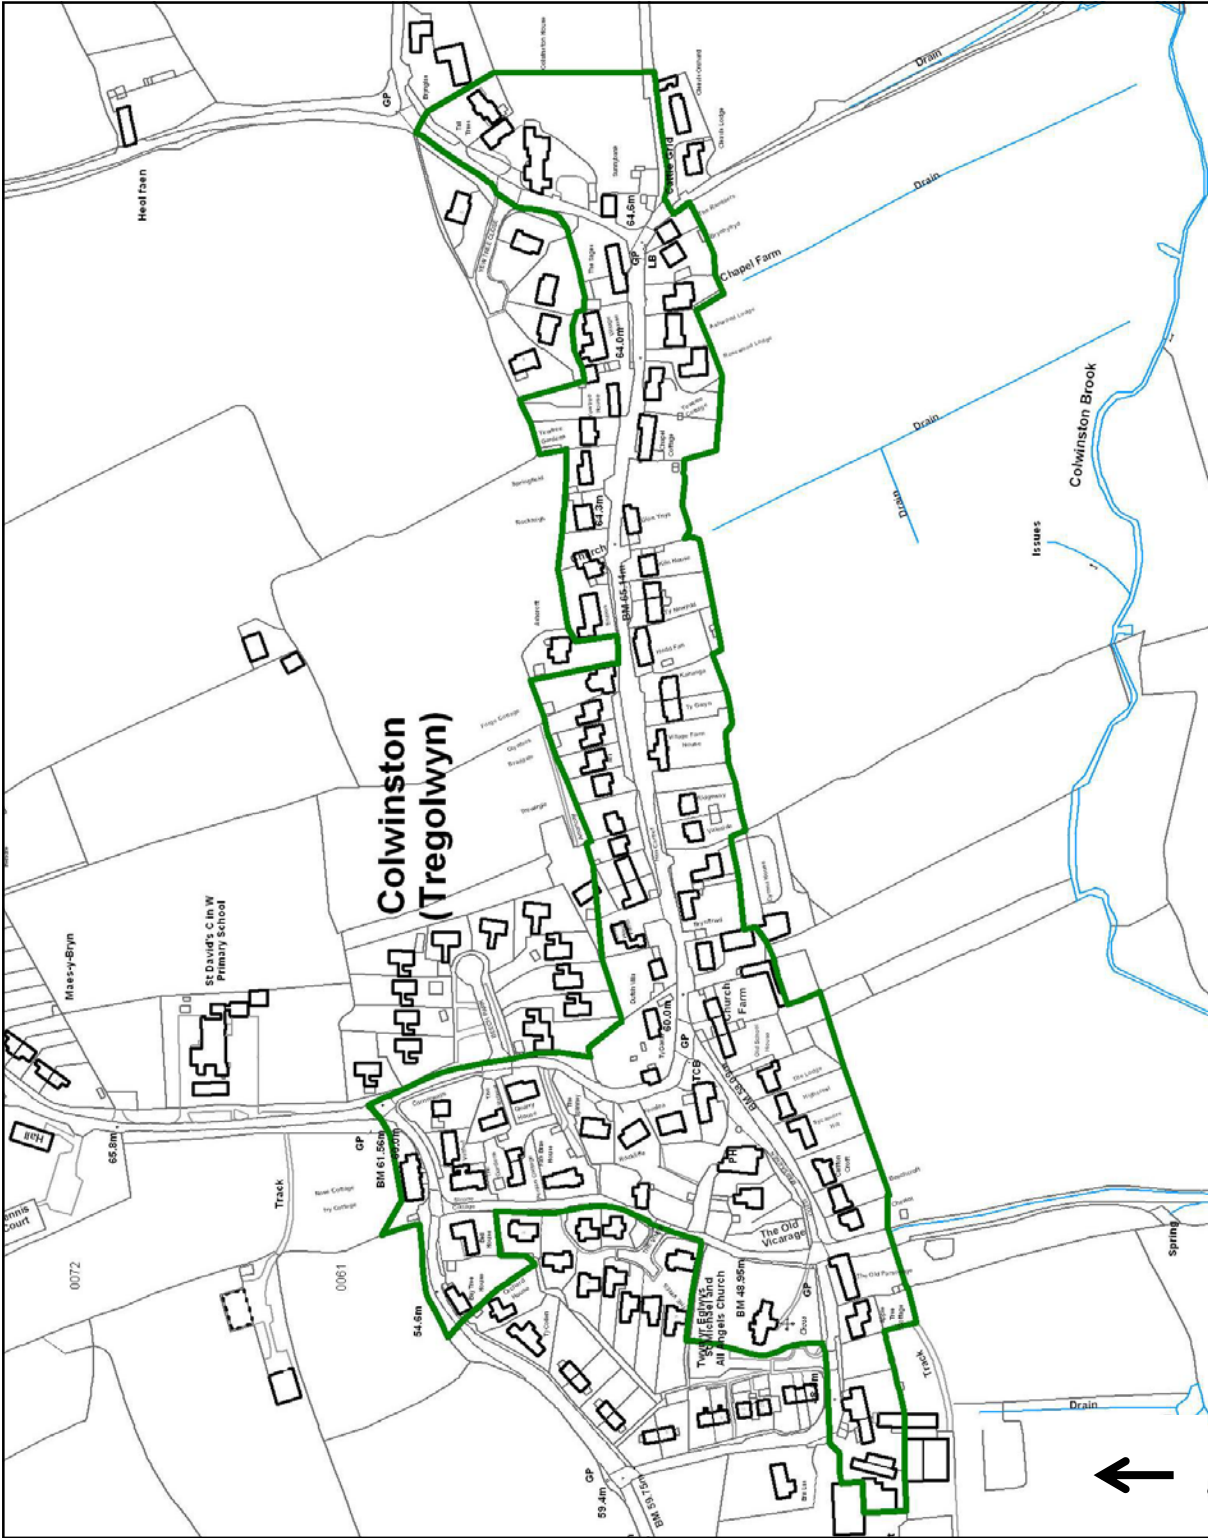

# Colwinston Conservation Area

For further information please contact the  
Conservation & Design Team:  
(01446) 704626 / 8  
[www.valeofglamorgan.gov.uk](http://www.valeofglamorgan.gov.uk)

Vale of Glamorgan Council  
Dock Office  
Barry Docks  
Barry CF63 4RT