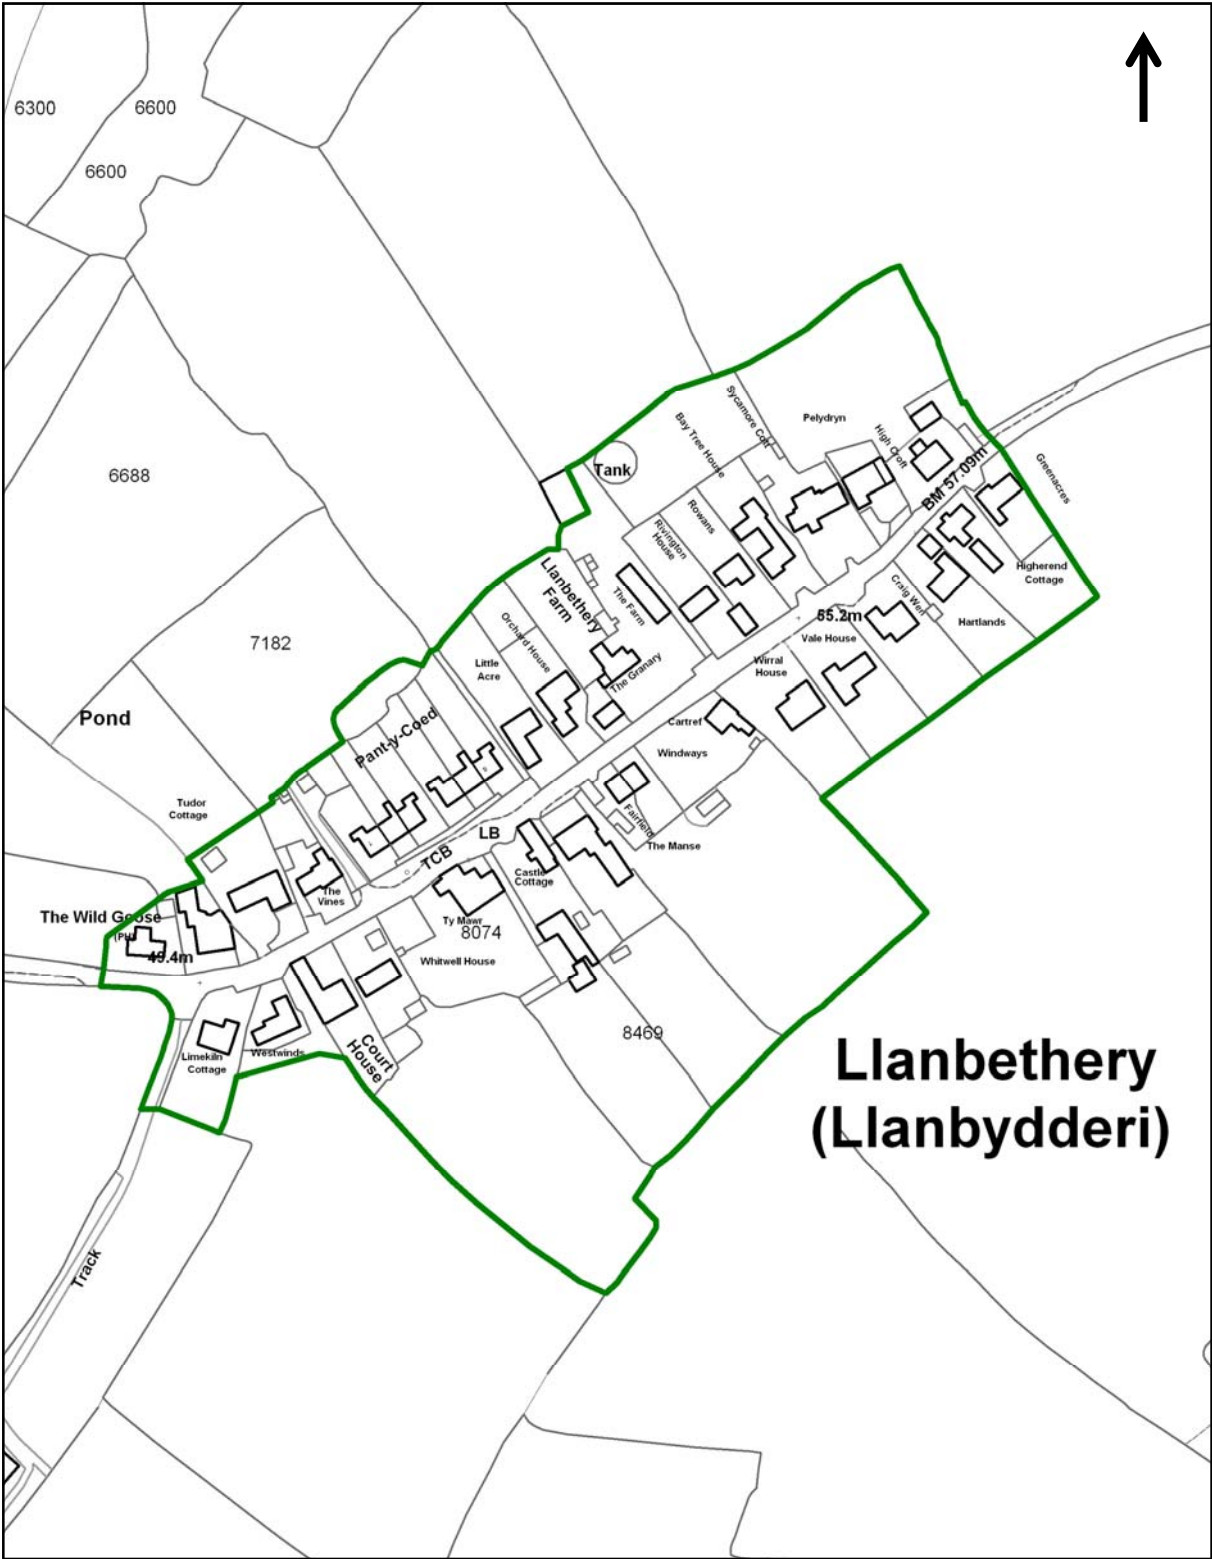

Llanbethery Conservation Area

Llanbethery (Llanbydderi)

For further information please contact the Conservation & Design Team:
 (01446) 704626 / 8
www.valeofglamorgan.gov.uk

Vale of Glamorgan Council
 Dock Office
 Barry Docks
 Barry CF63 4RT