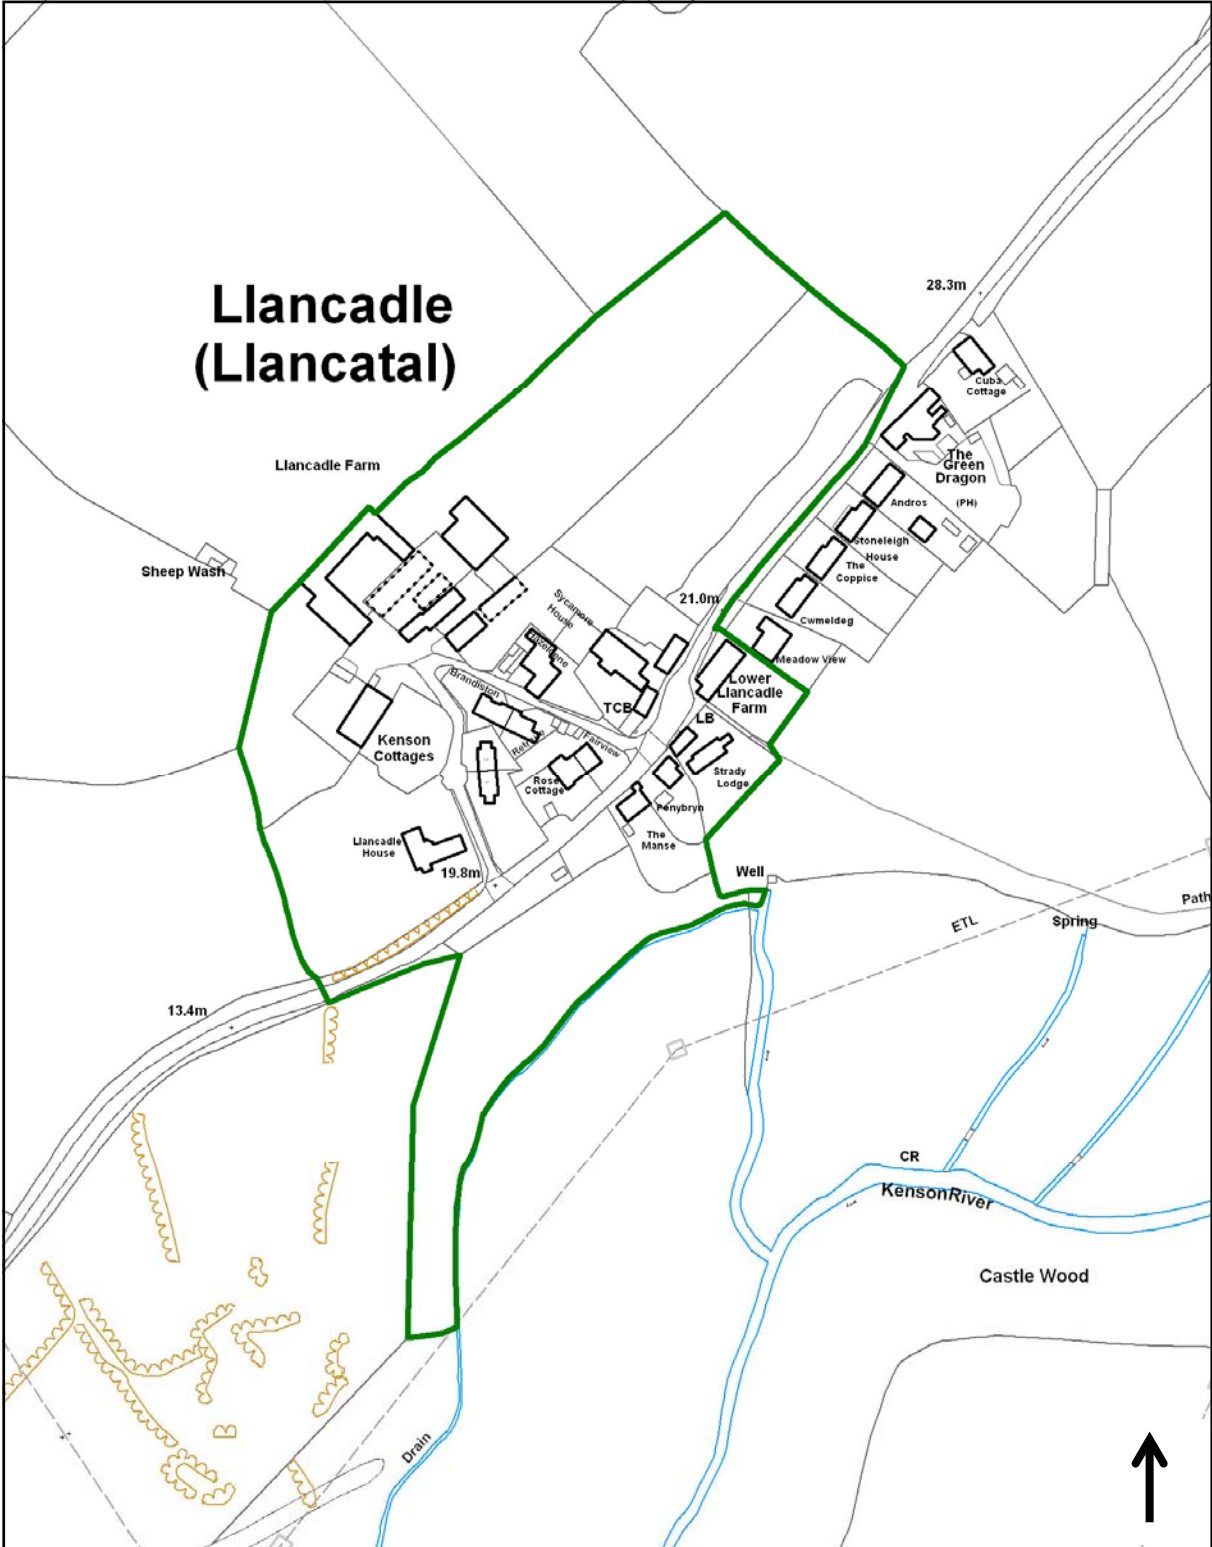

Llancadle Conservation Area

For further information please contact the Conservation & Design Team:
(01446) 704626 / 8
www.valeofglamorgan.gov.uk

Vale of Glamorgan Council
Dock Office
Barry Docks
Barry CF63 4RT