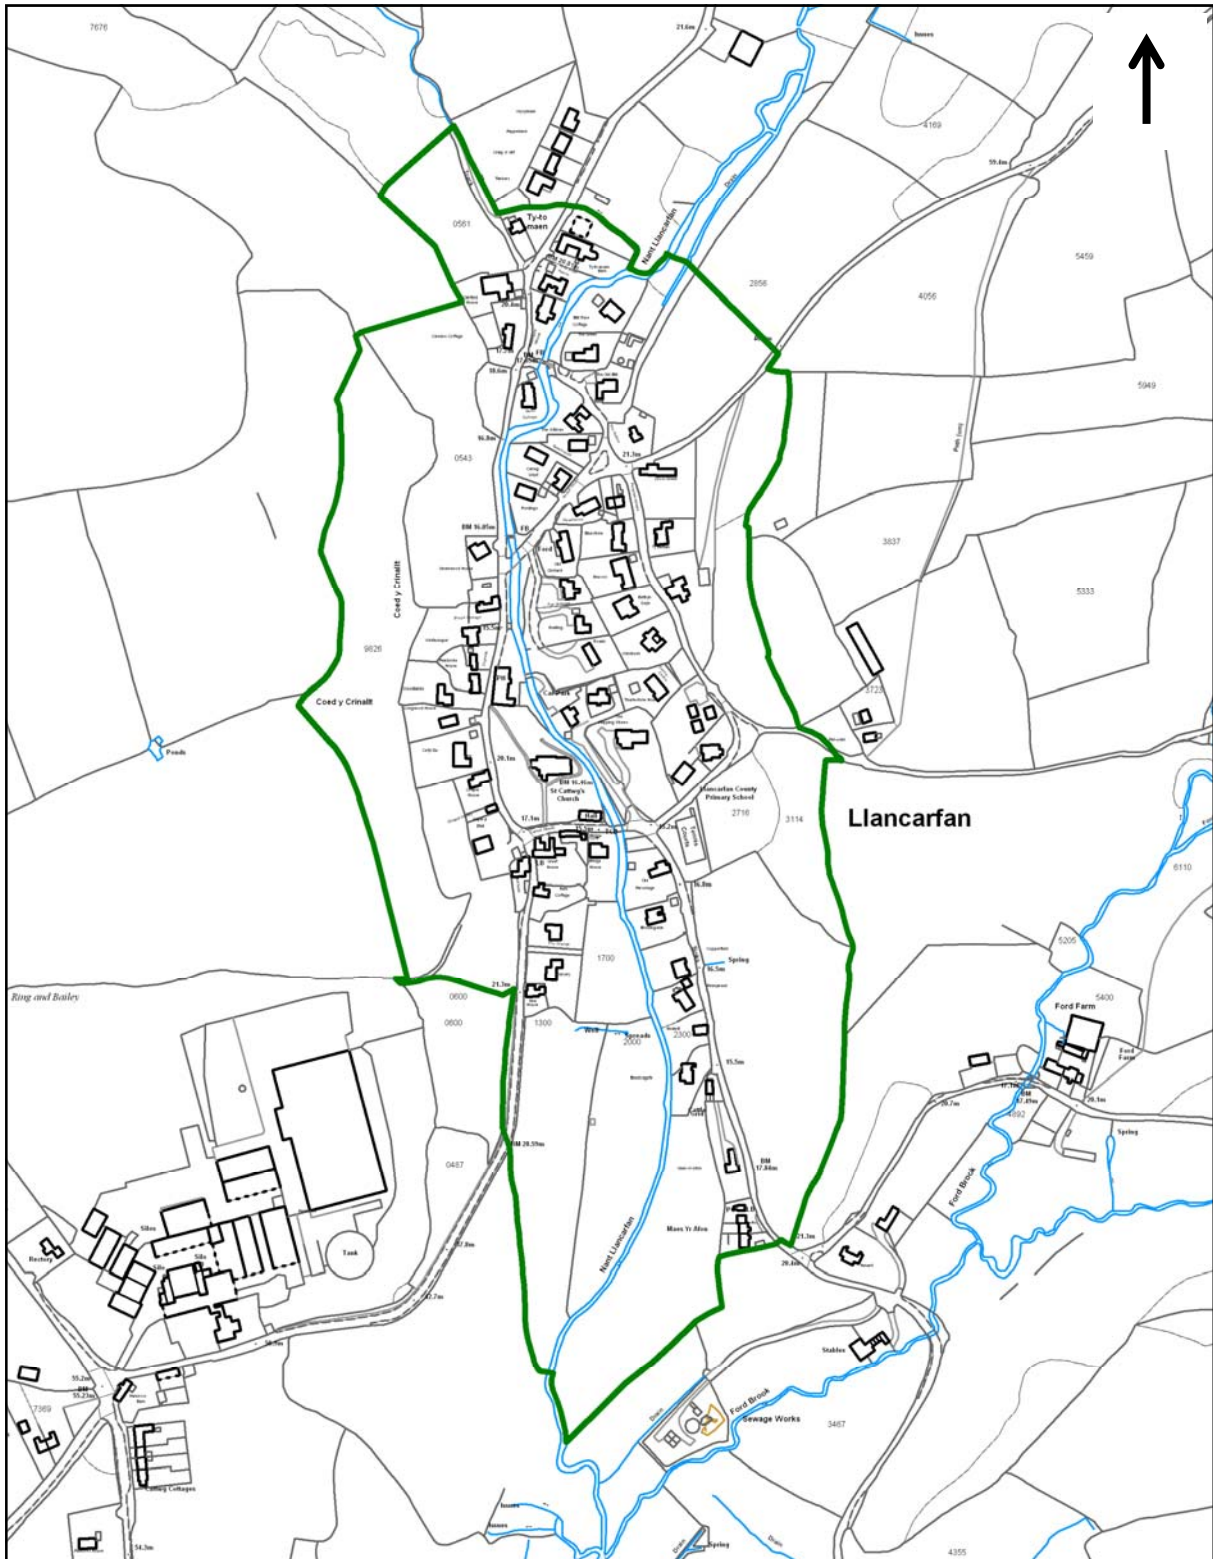

Llancarfan Conservation Area

For further information please contact the Conservation & Design Team:
(01446) 704626 / 8
www.valeofglamorgan.gov.uk

Vale of Glamorgan Council
Dock Office
Barry Docks
Barry CF63 4RT

Not to Scale. For illustrative purposes only.
First Designated: March 1973
Amended: September 2009

© Crown copyright. All rights reserved.
The Vale of Glamorgan Council.
Licence No. 100023424 2009.
© Hawlfraint y Goron. Cedwir pob hawl. Cyngor Bro Morgannwg rhif trwydded 100023424 2009.