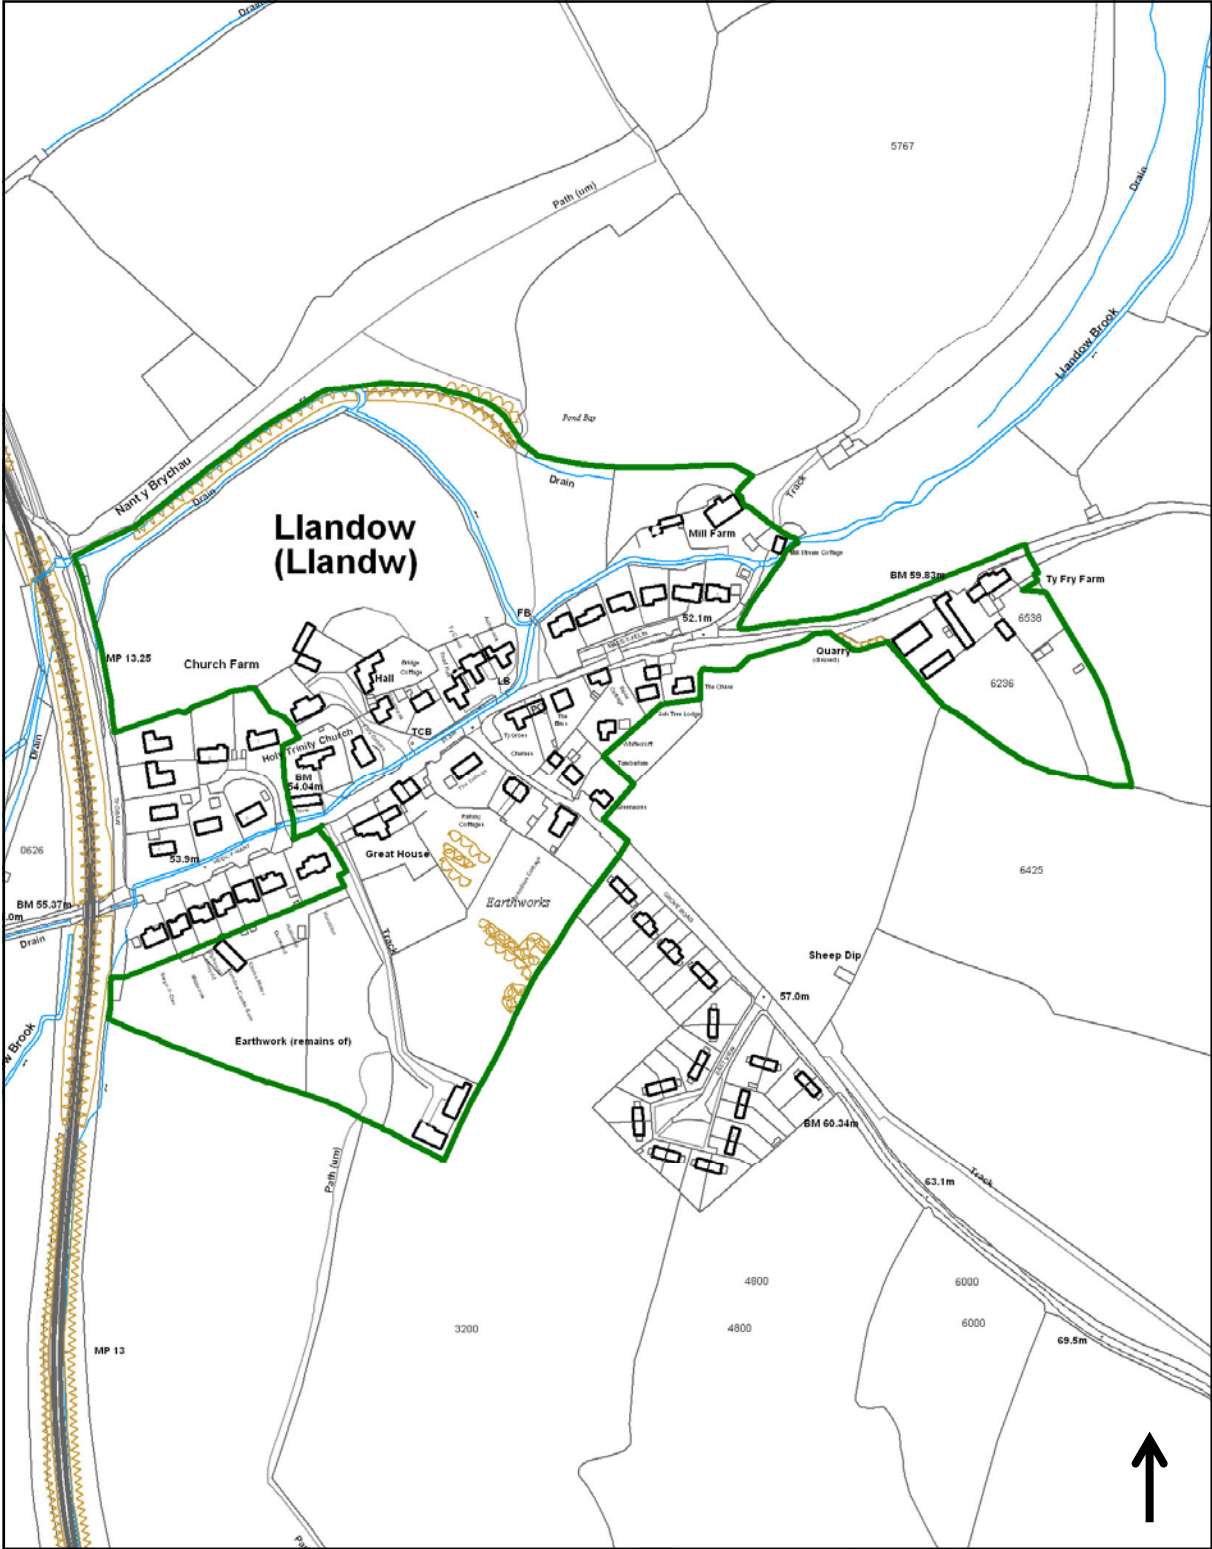

# Llandow Conservation Area

For further information please contact the Conservation & Design Team:  
 (01446) 704626 / 8  
[www.valeofglamorgan.gov.uk](http://www.valeofglamorgan.gov.uk)

Vale of Glamorgan Council  
 Dock Office  
 Barry Docks  
 Barry CF63 4RT