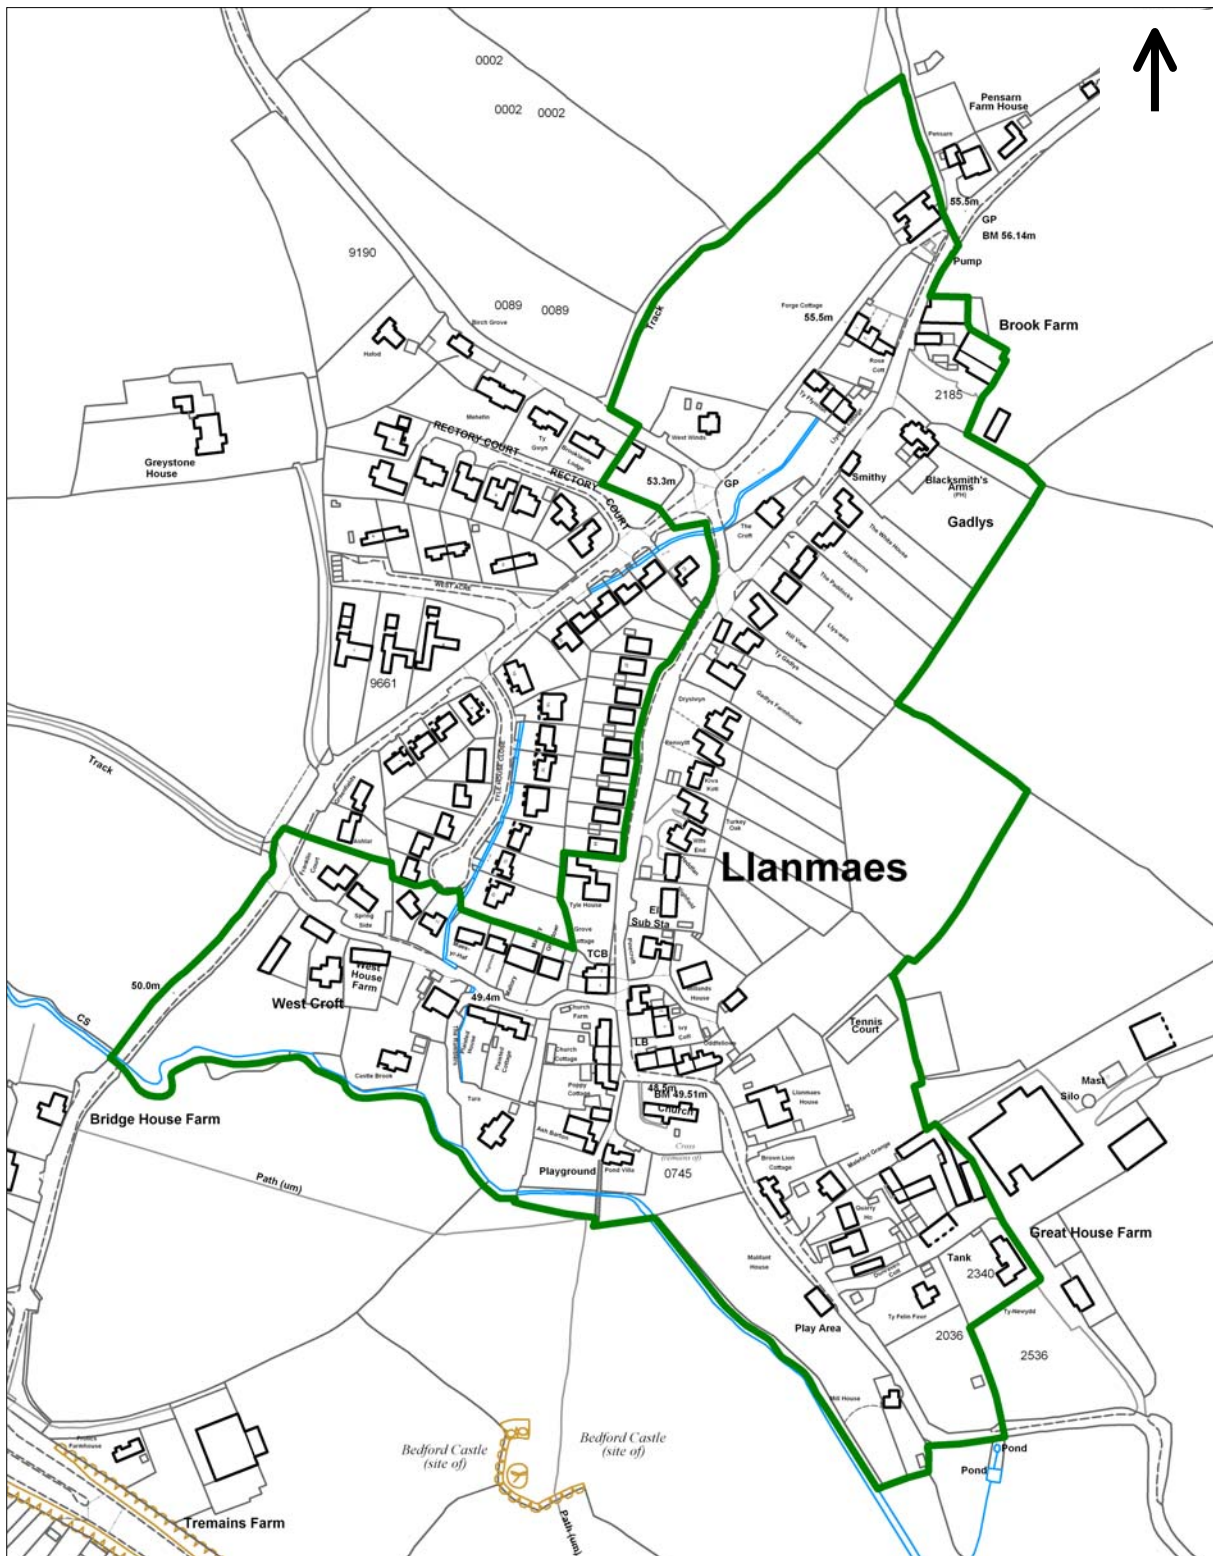

Llanmaes Conservation Area

For further information please contact the Conservation & Design Team:
(01446) 704626 / 8
www.valeofglamorgan.gov.uk

Vale of Glamorgan Council
Dock Office
Barry Docks
Barry CF63 4RT

Not to Scale. For illustrative purposes only.
First Designated: December 1978

© Crown copyright. All rights reserved.
The Vale of Glamorgan Council.
Licence No. 100023424 2008.
© Hawlfraint y Goron. Cedwir pob hawl. Cyngor Bro Morgannwg rhif trwydded 100023424 2008.