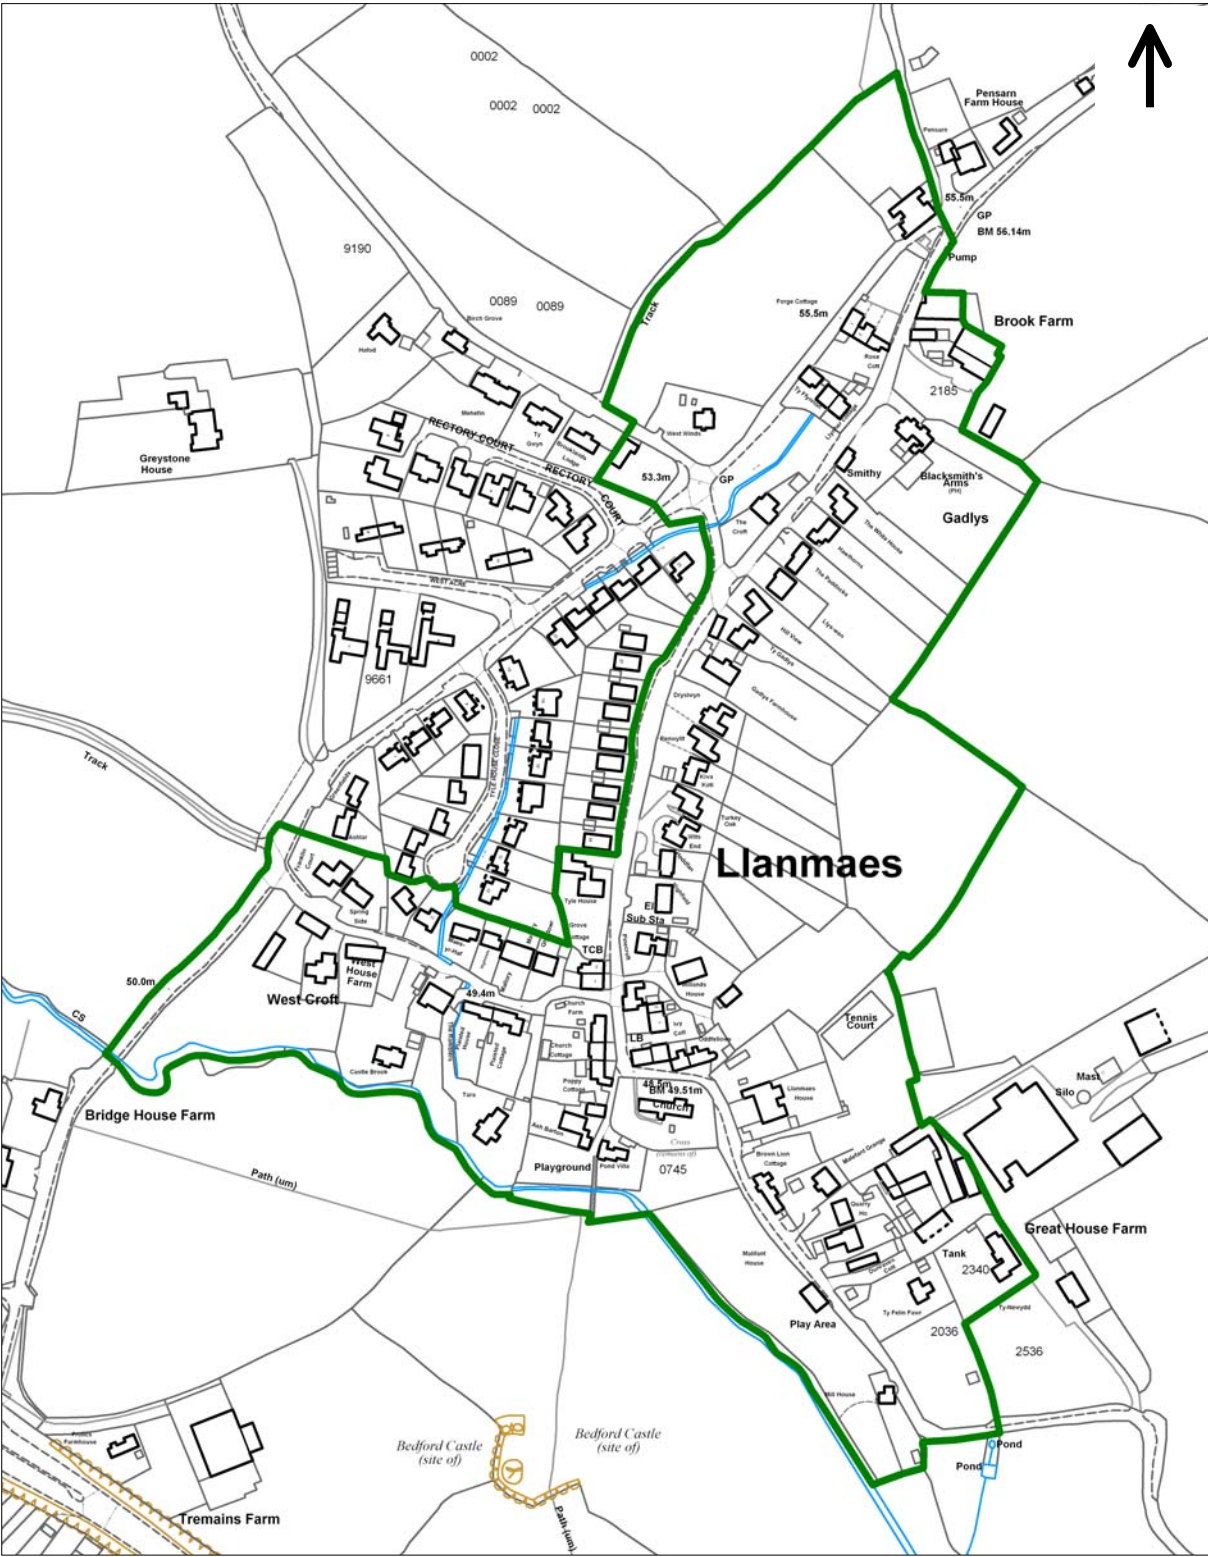

Llanmaes Conservation Area

For further information please contact the Conservation & Design Team:
(01446) 704626 / 8
www.valeofglamorgan.gov.uk

Vale of Glamorgan Council
Dock Office
Barry Docks
Barry CF63 4RT

Not to Scale. For illustrative purposes only.
First Designated: December 1978

© Crown copyright. All rights reserved.
The Vale of Glamorgan Council.
Licence No. 100023424 2008.
© Hawlfraint y Goron. Cedwir pob hawl. Cyngor Bro Morgannwg rhif trwydded 100023424 2008.