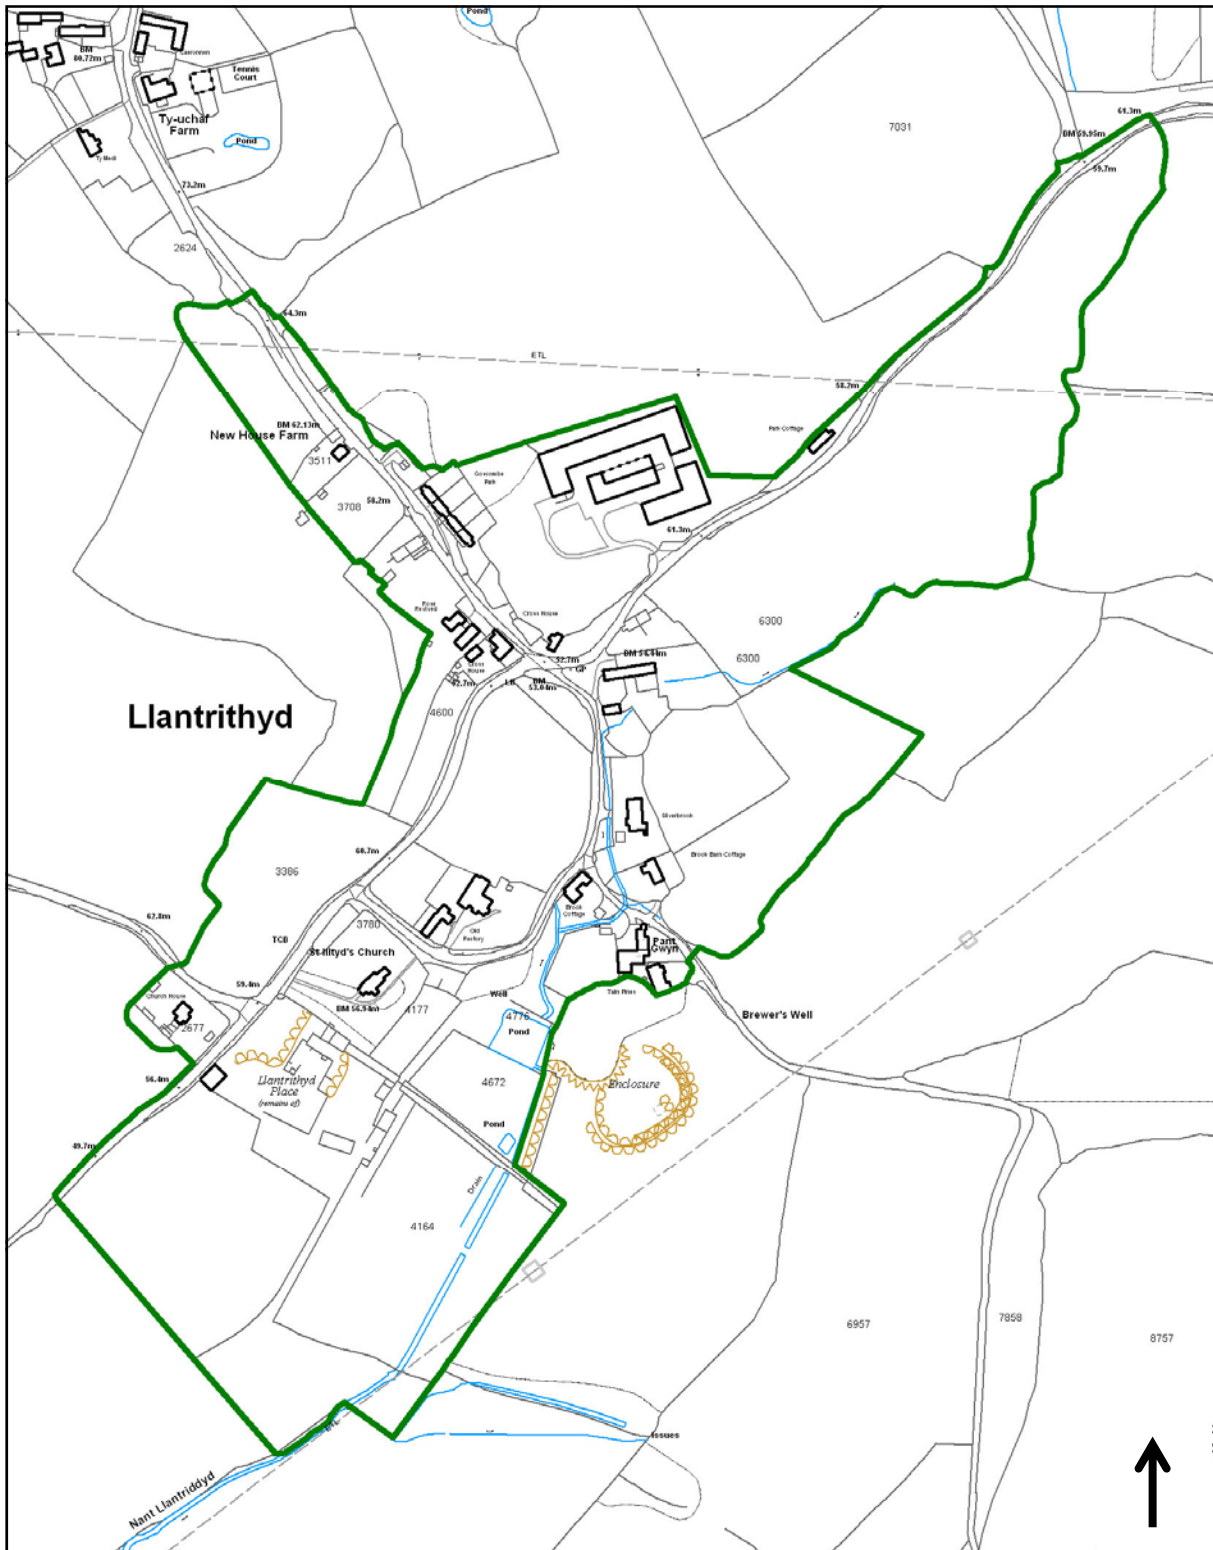

Llantrithyd Conservation Area

For further information please contact the Conservation & Design Team:
(01446) 704626 / 8
www.valeofglamorgan.gov.uk

Vale of Glamorgan Council
Dock Office
Barry Docks
Barry CF63 4RT

Not to Scale. For illustrative purposes only.
First Designated: March 1973
Amended: March 2009

© Crown copyright. All rights reserved.
The Vale of Glamorgan Council.
Licence No. 100023424 2009.
© Hawlfraint y Goron. Cedwir pob hawl. Cyngor Bro Morgannwg rhif trwydded 100023424 2009.