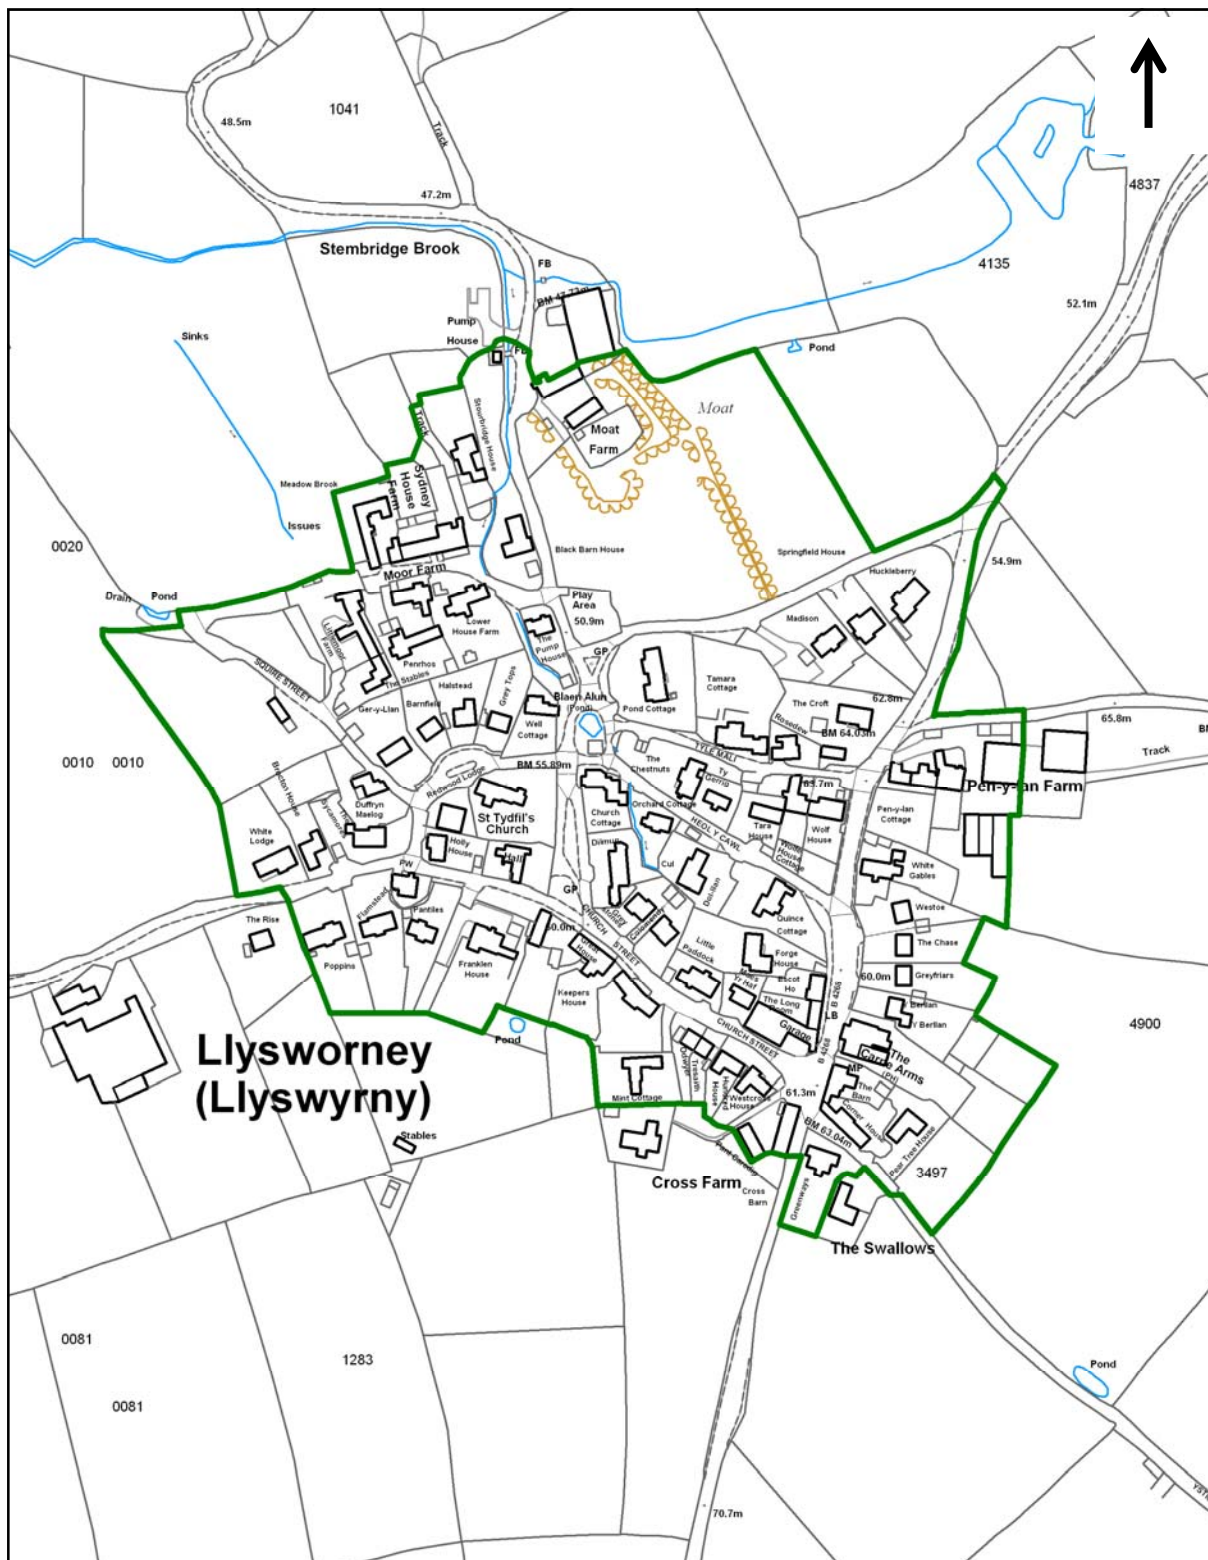

Llysworney Conservation Area

For further information please contact the Conservation & Design Team:
 (01446) 704626 / 8
www.valeofglamorgan.gov.uk

Vale of Glamorgan Council
 Dock Office
 Barry Docks
 Barry CF63 4RT

Not to Scale. For illustrative purposes only.
 First Designated: October 1970
 Amended: September 2009

© Crown copyright. All rights reserved.
 The Vale of Glamorgan Council.
 Licence No. 100023424 2009.
 © Hawlfraint y Goron. Cedwir pob hawl. Cyngor Bro Morgannwg rhif trwydded 100023424 2009.