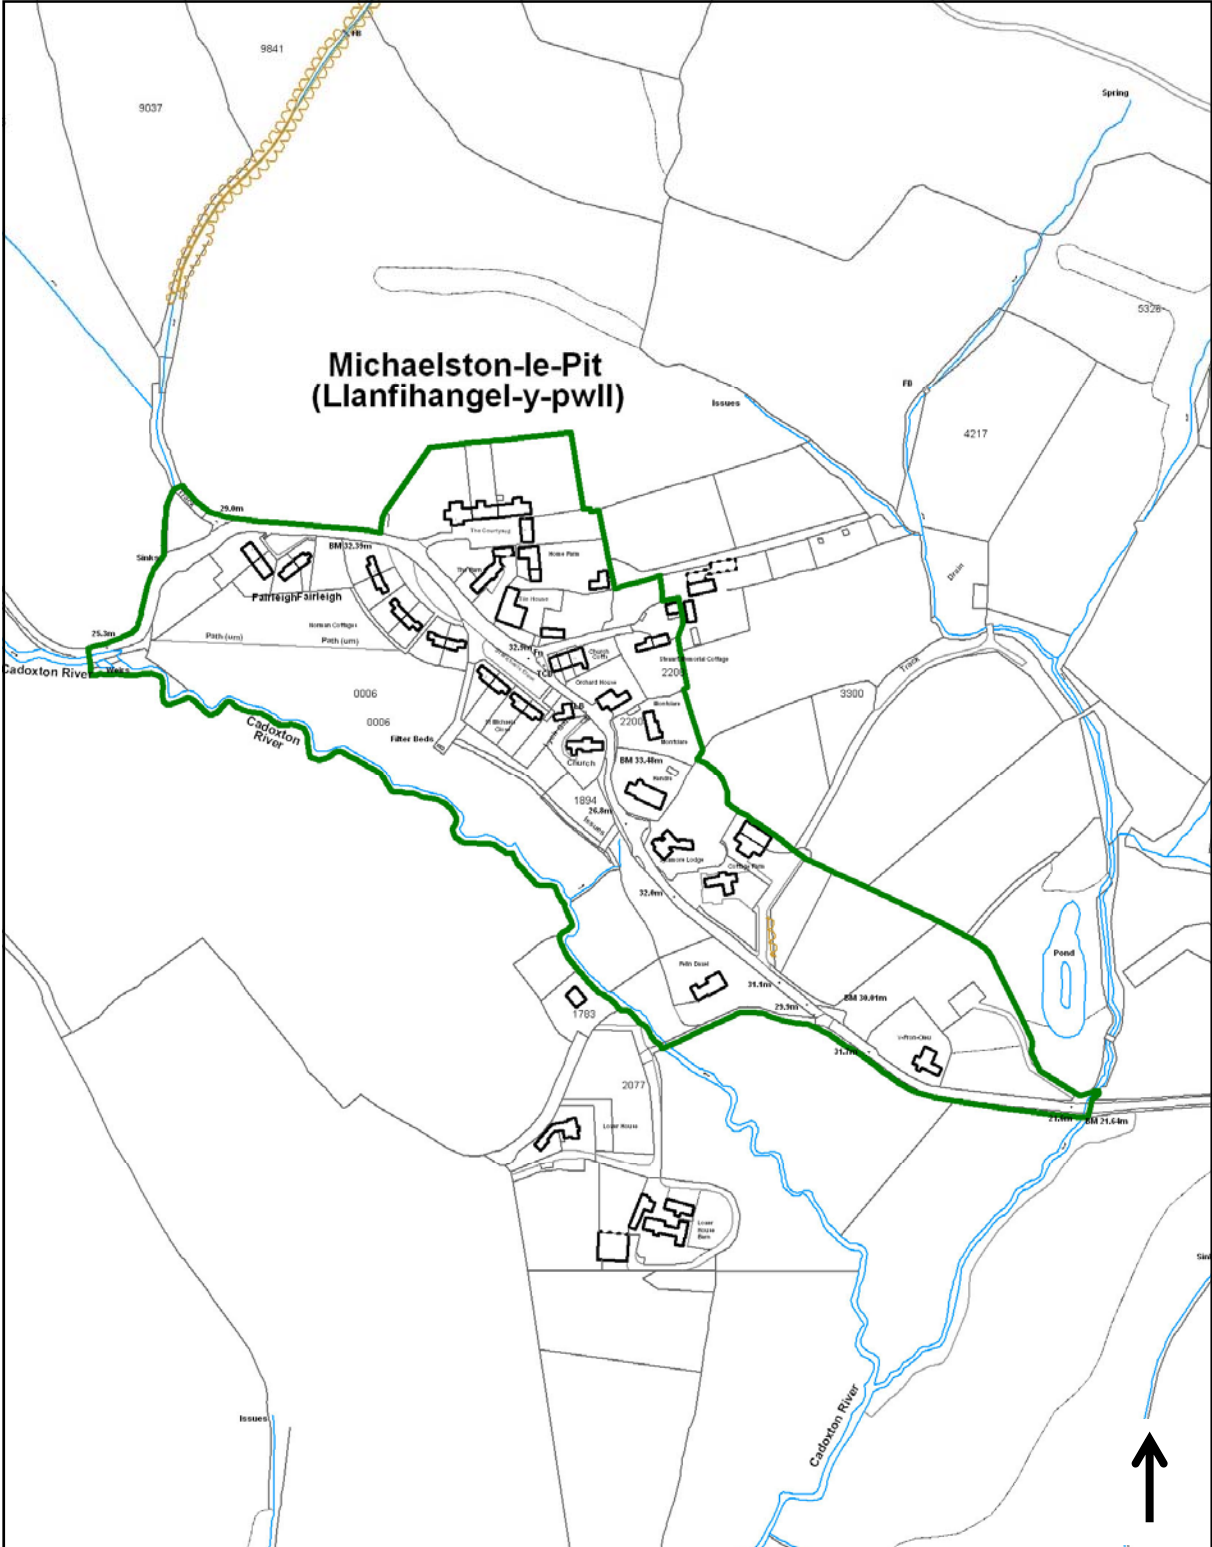

Michaelston-le-Pit Conservation Area

For further information please contact the Conservation & Design Team:
(01446) 704626 / 8
www.valeofglamorgan.gov.uk

Vale of Glamorgan Council
Dock Office
Barry Docks
Barry CF63 4RT