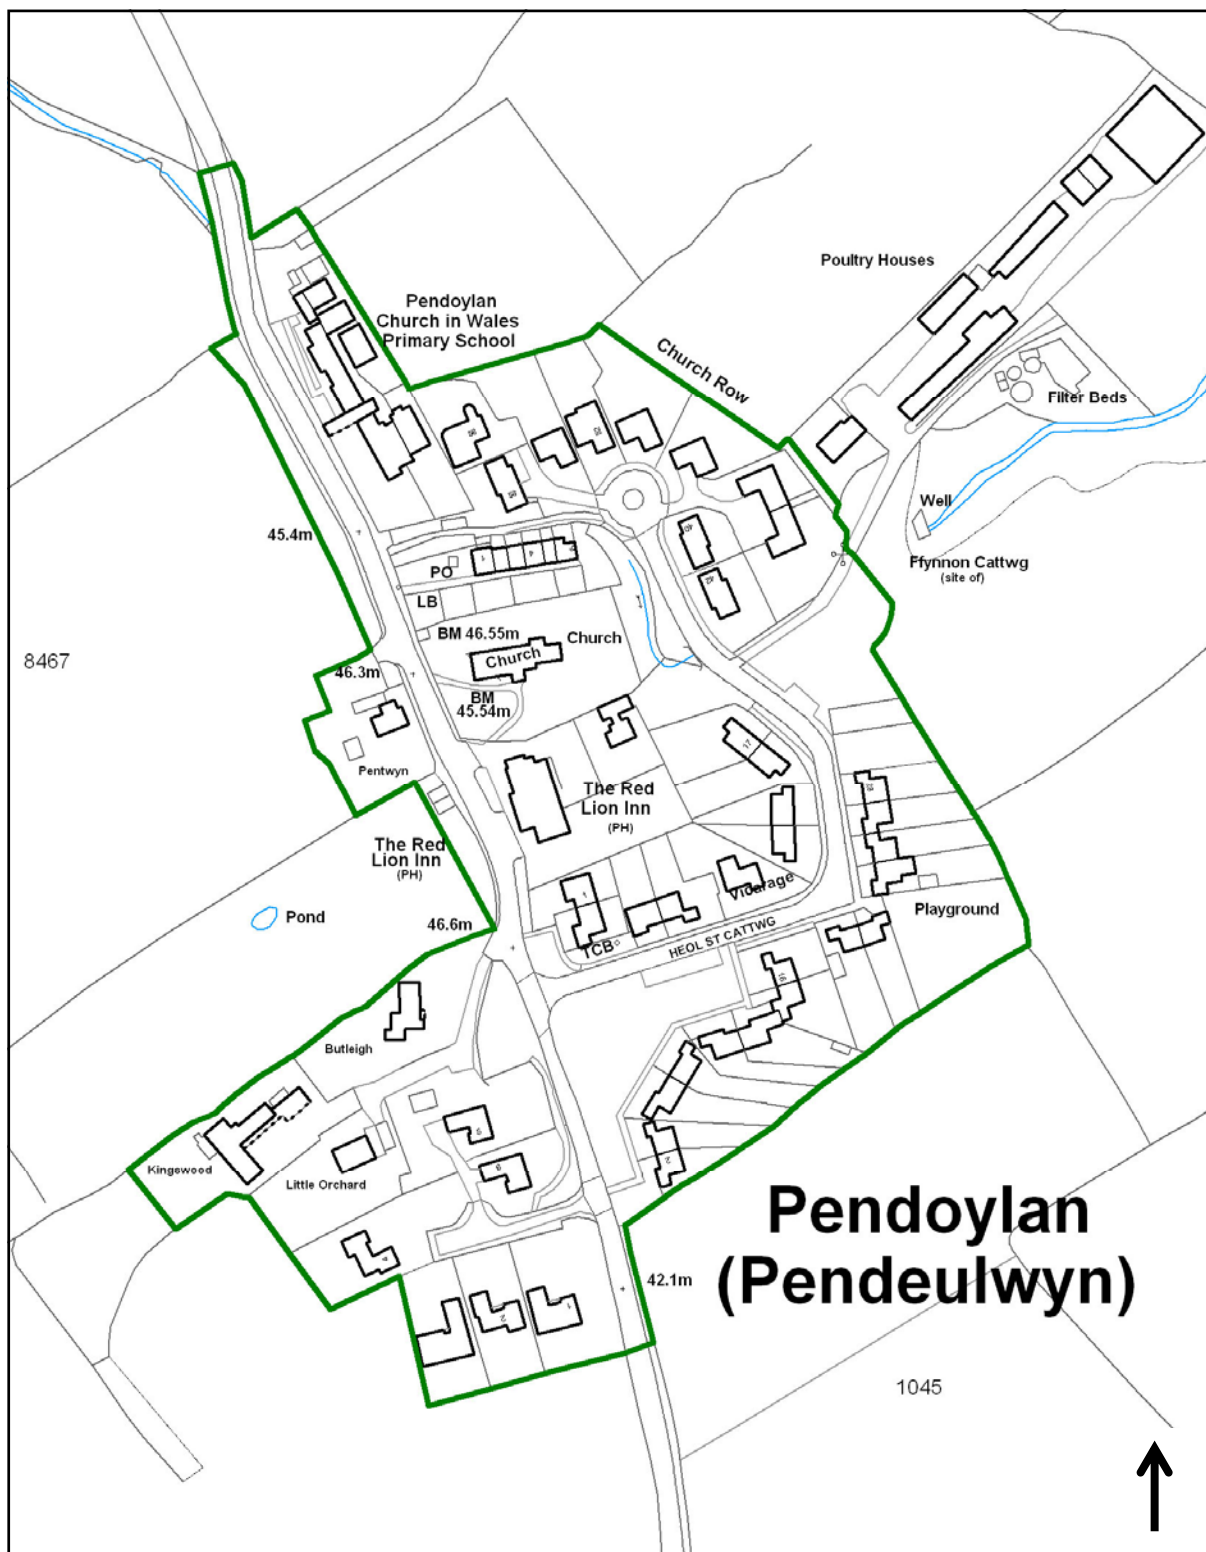

Pendoylan Conservation Area

For further information please contact the Conservation & Design Team:
(01446) 704626 / 8
www.valeofglamorgan.gov.uk

Vale of Glamorgan Council
Dock Office
Barry Docks
Barry CF63 4RT