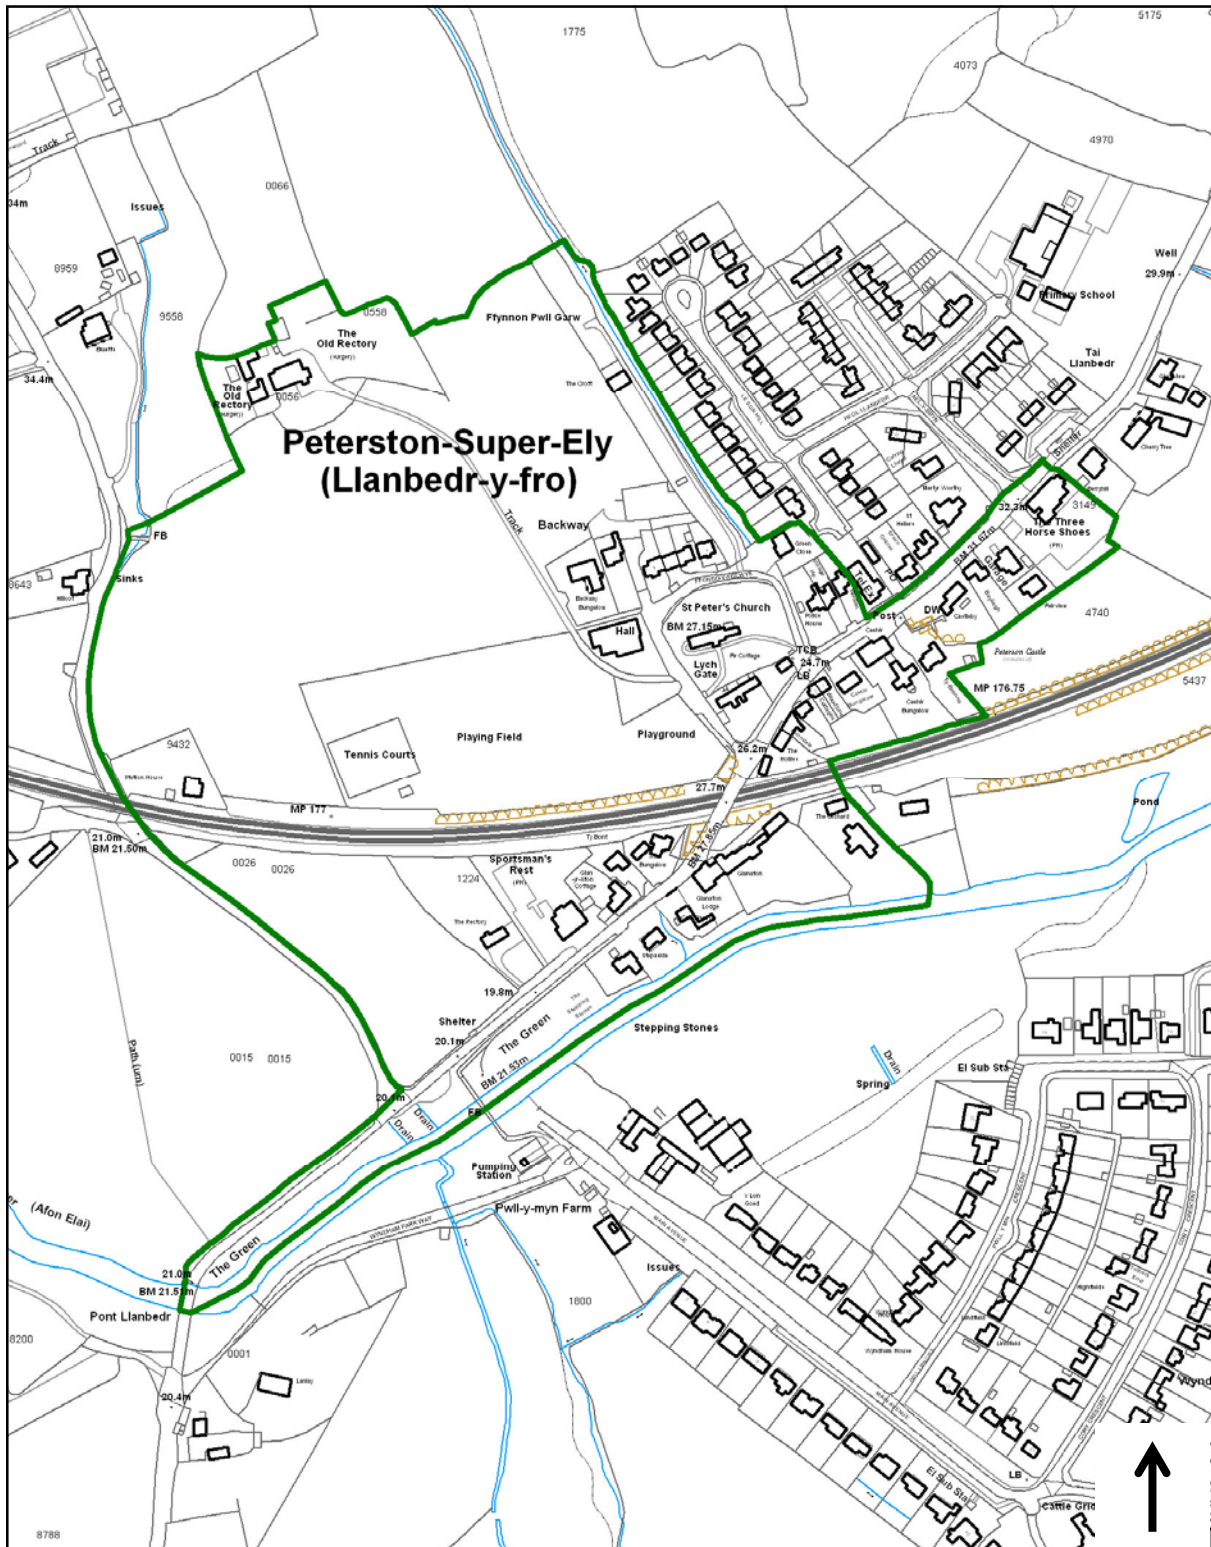

Peterston-Super-Ely Conservation Area

For further information please contact the Conservation & Design Team:
 (01446) 704626 / 8
www.valeofglamorgan.gov.uk

Vale of Glamorgan Council
 Dock Office
 Barry Docks
 Barry CF63 4RT