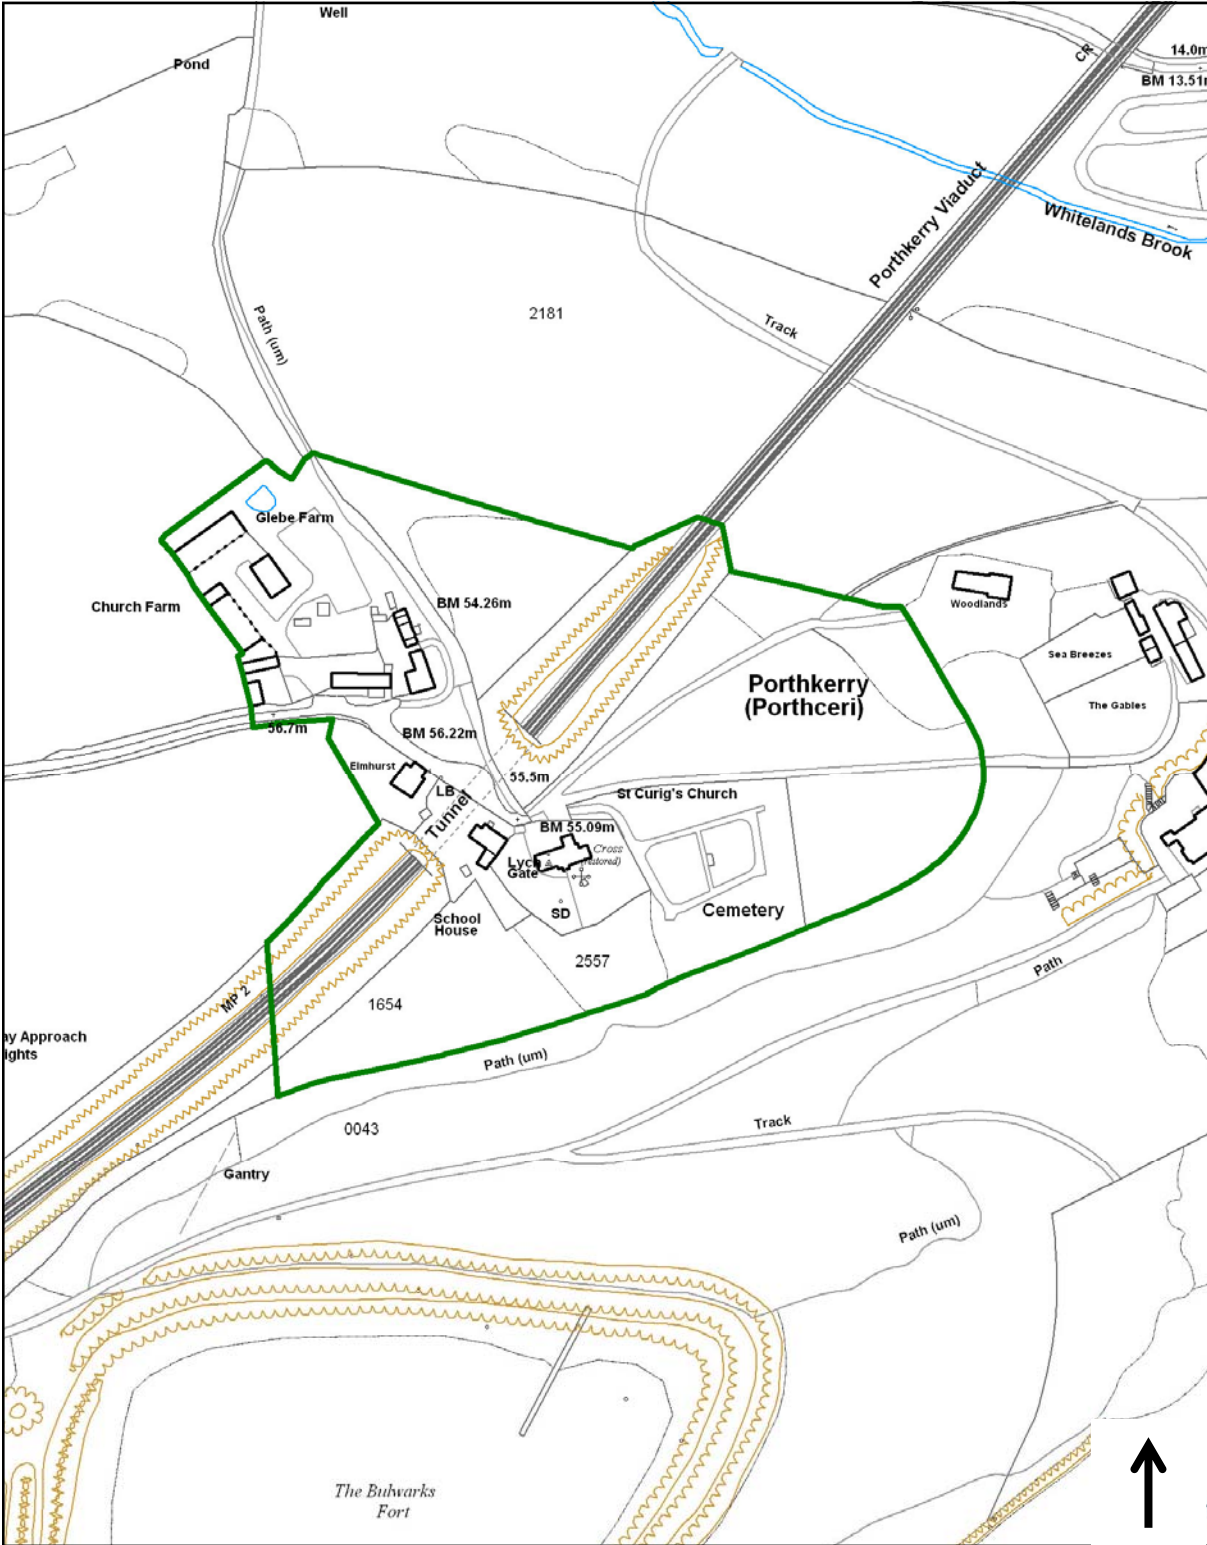

Porthkerry Conservation Area

For further information please contact the Conservation & Design Team:
(01446) 704626 / 8
www.valeofglamorgan.gov.uk
Vale of Glamorgan Council
Dock Office
Barry Docks
Barry CF63 4RT

Not to Scale. For illustrative purposes only.
First Designated: March 1973
Amended: March 2009
© Crown copyright. All rights reserved.
The Vale of Glamorgan Council.
Licence No. 100023424 2009.
© Hawlfraint y Goron. Cedwir pob hawl. Cyngor Bro Morgannwg rhif trwydded 100023424 2009.