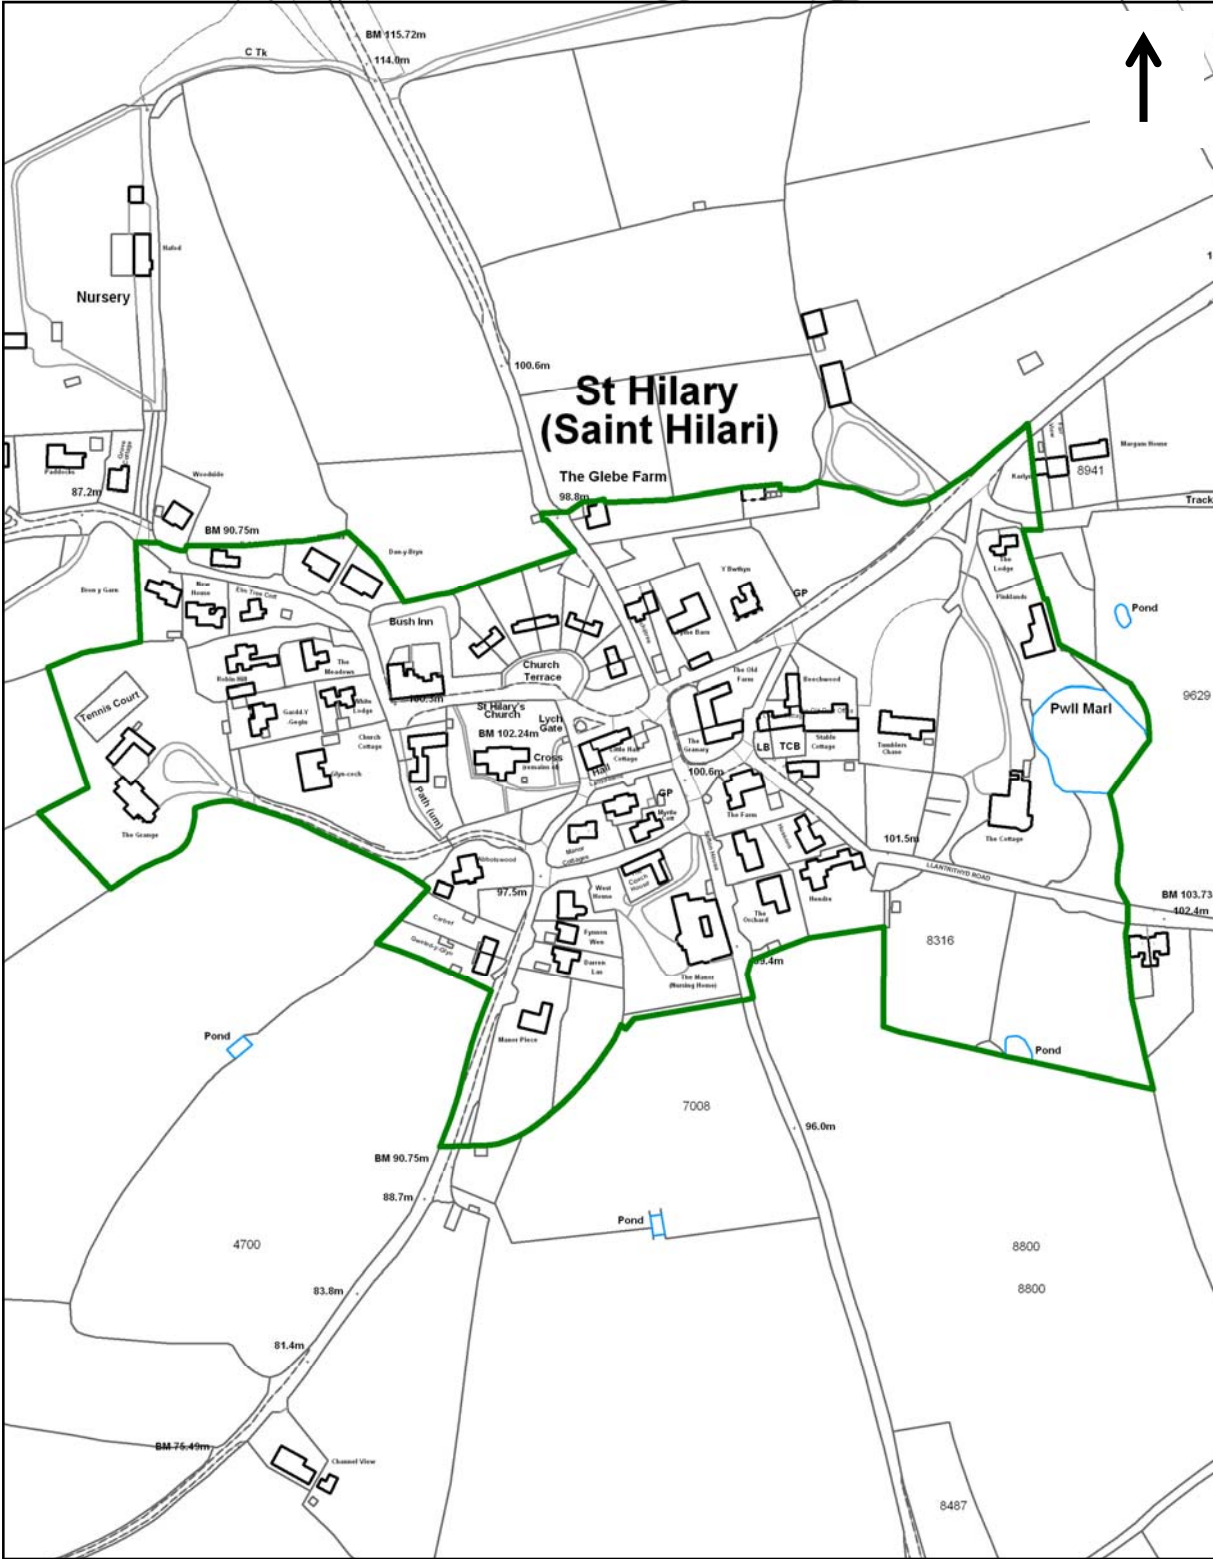

St. Hilary Conservation Area

For further information please contact the
Conservation & Design Team:
(01446) 704626 / 8
www.valeofglamorgan.gov.uk

Vale of Glamorgan Council
Dock Office
Barry Docks
Barry CF63 4RT

Not to Scale. For illustrative purposes only.
First Designated: October 1971
Amended: October 1977 & September 2009

© Crown copyright. All rights reserved.
The Vale of Glamorgan Council.
Licence No. 100023424 2009.
© Hawlfraint y Goron. Cedwir pob
hawl. Cyngor Bro Morgannwg rhif
trwydded 100023424 2009.