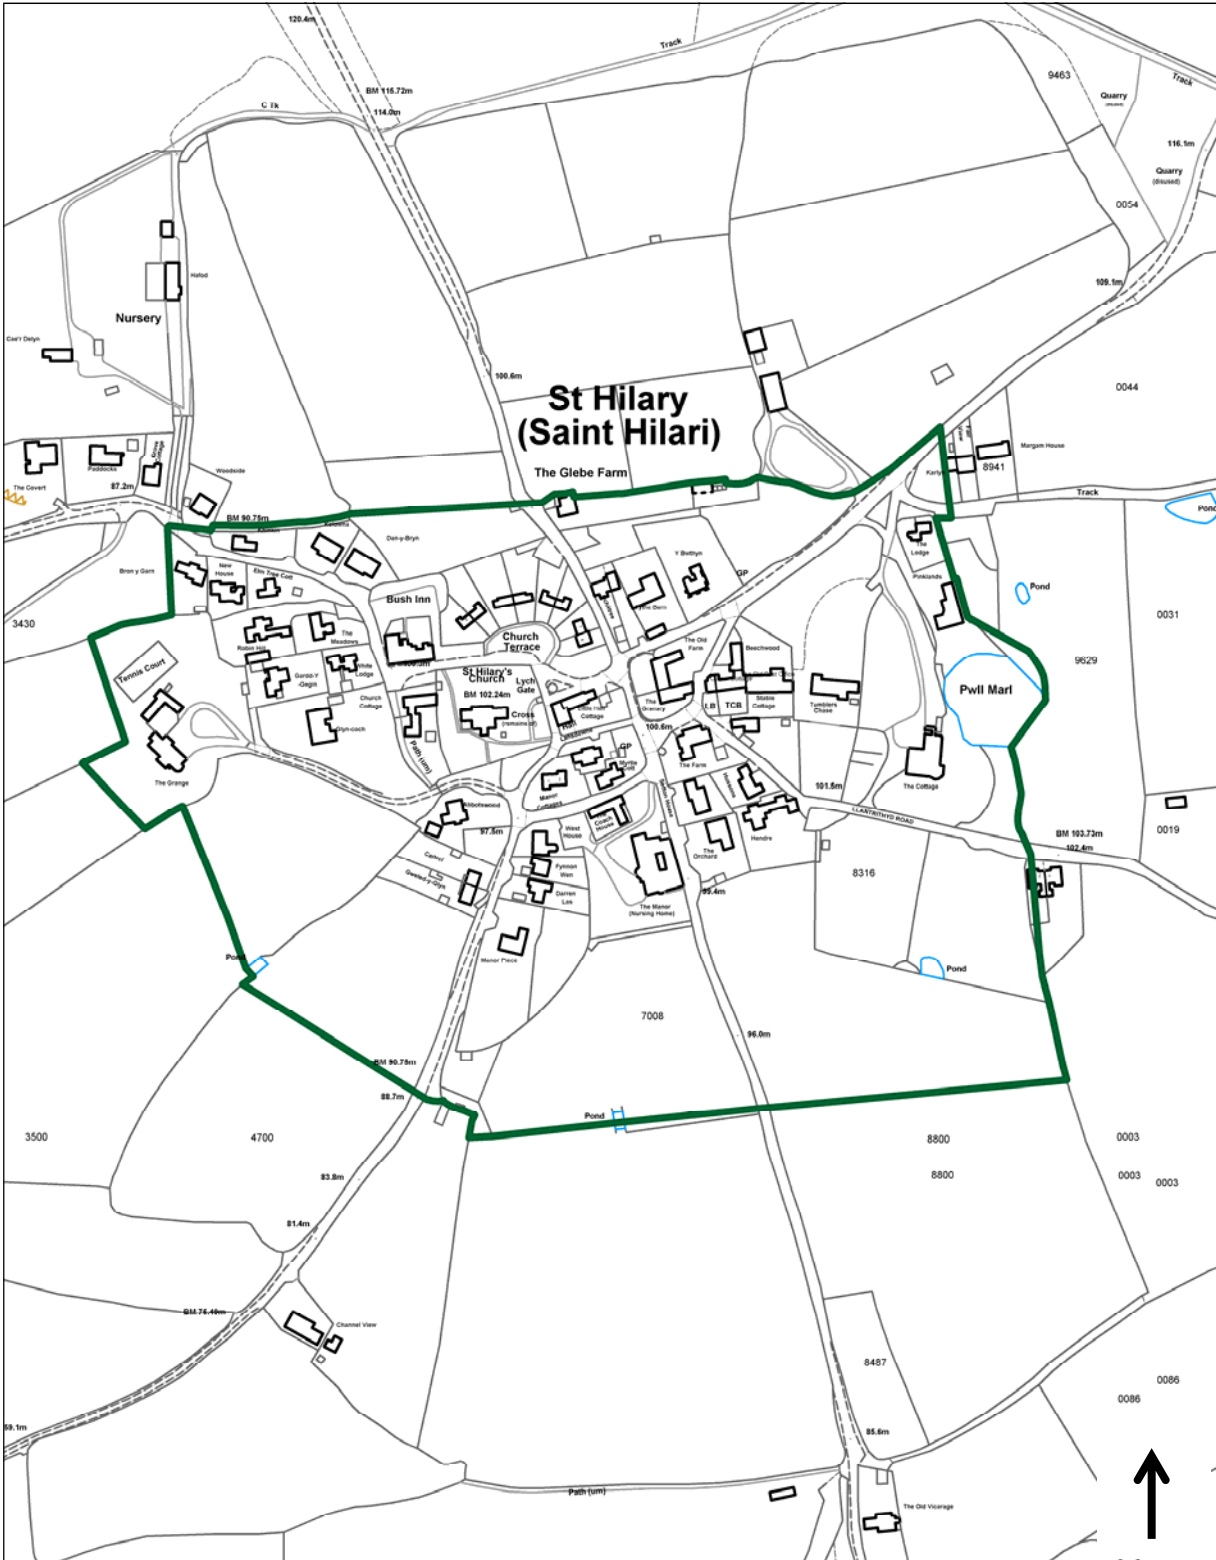

St. Hilary Conservation Area

For further information please contact the
Conservation & Design Team:
(01446) 704626 / 8
www.valeofglamorgan.gov.uk

Vale of Glamorgan Council
Dock Office
Barry Docks
Barry CF63 4RT

Not to Scale. For illustrative purposes only.
First Designated: October 1971
Amended: October 1977

© Crown copyright. All rights reserved.
The Vale of Glamorgan Council.
Licence No. 100023424 2008.
© Hawlfraint y Goron. Cedwir pob
hawl. Cyngor Bro Morgannwg rhif
trwydded 100023424 2008.