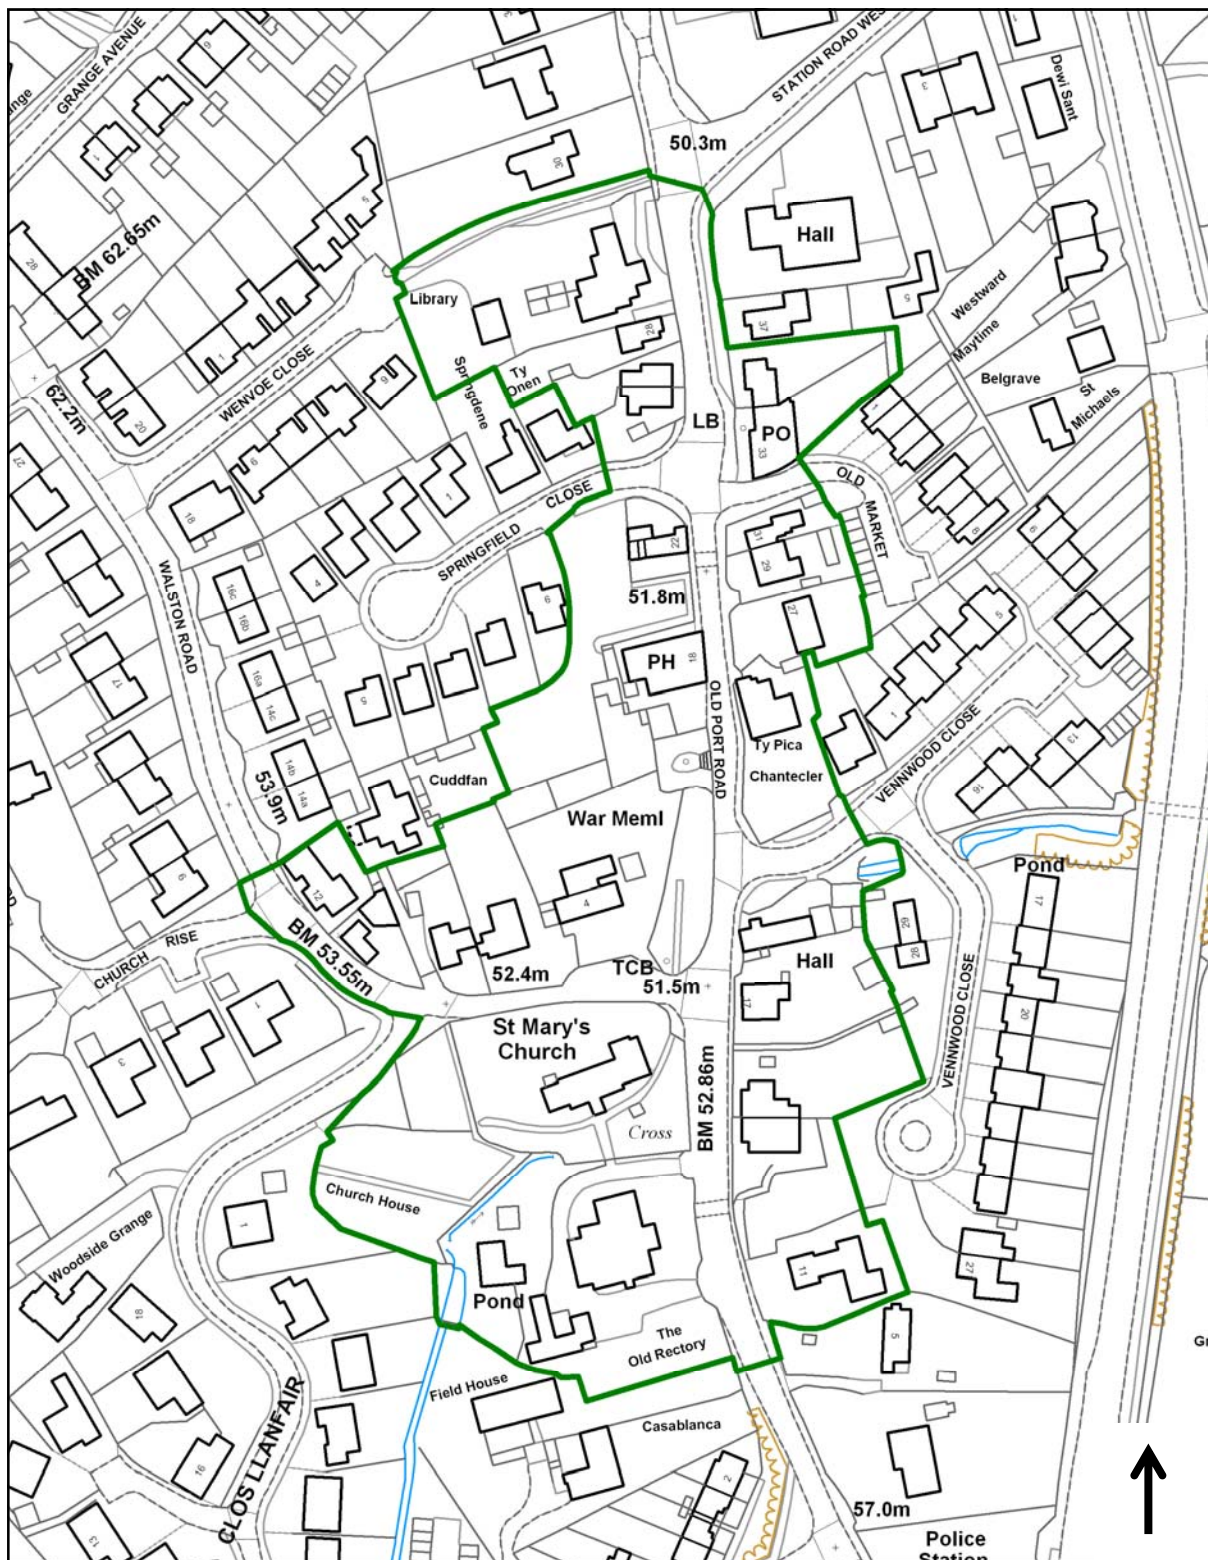

Wenvoe Conservation Area

For further information please contact the
Conservation & Design Team:
(01446) 704626 / 8
www.valeofglamorgan.gov.uk

Vale of Glamorgan Council
Dock Office
Barry Docks
Barry CF63 4RT