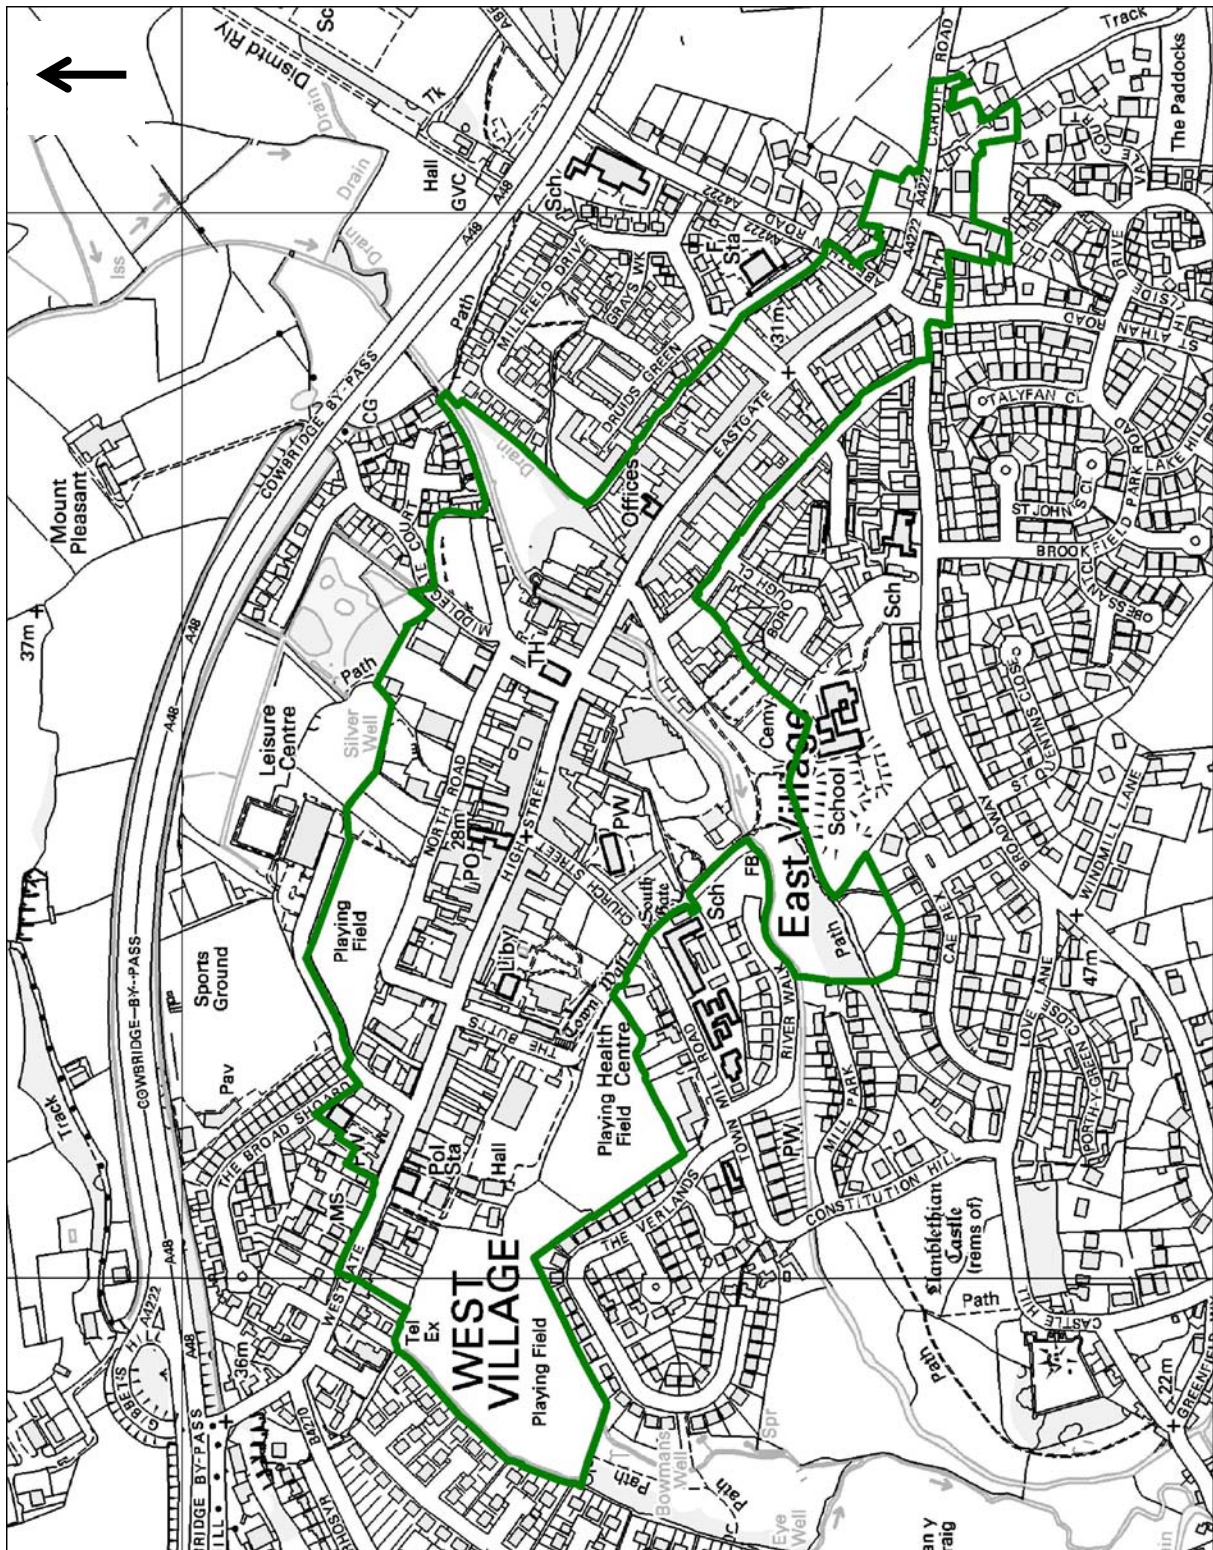

Cowbridge Conservation Area

For further information please contact the Conservation & Design Team:
 (01446) 704626 / 8
www.valeofglamorgan.gov.uk

Vale of Glamorgan Council
 Dock Office
 Barry Docks
 Barry CF63 4RT