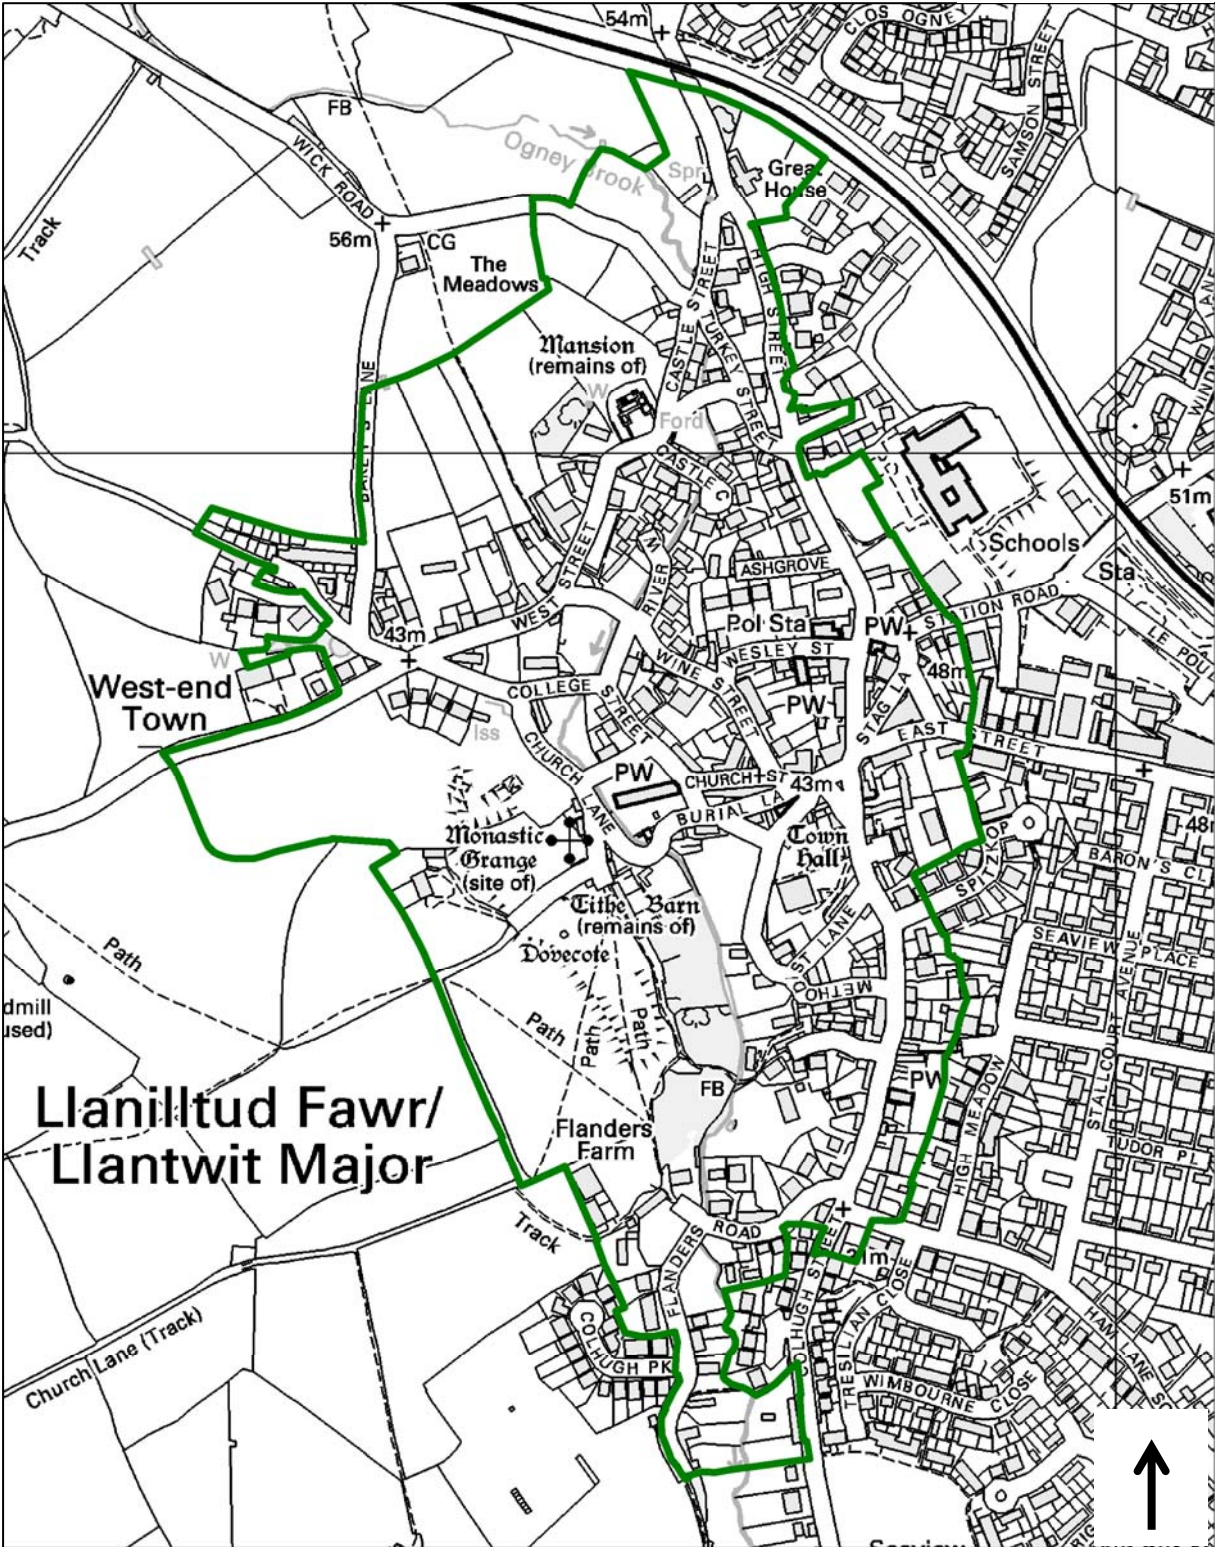

Llantwit Major Conservation Area

For further information please contact the Conservation & Design Team:
(01446) 704626 / 8
www.valeofglamorgan.gov.uk

Vale of Glamorgan Council
Dock Office
Barry Docks
Barry CF63 4RT

Not to Scale. For illustrative purposes only.
First Designated: October 1970
Amended: March 2010

© Crown copyright. All rights reserved.
The Vale of Glamorgan Council.
Licence No. 100023424 2010.
© Hawlfraint y Goron. Cedwir pob hawl. Cyngor Bro Morgannwg rhif trwydded 100023424 2010