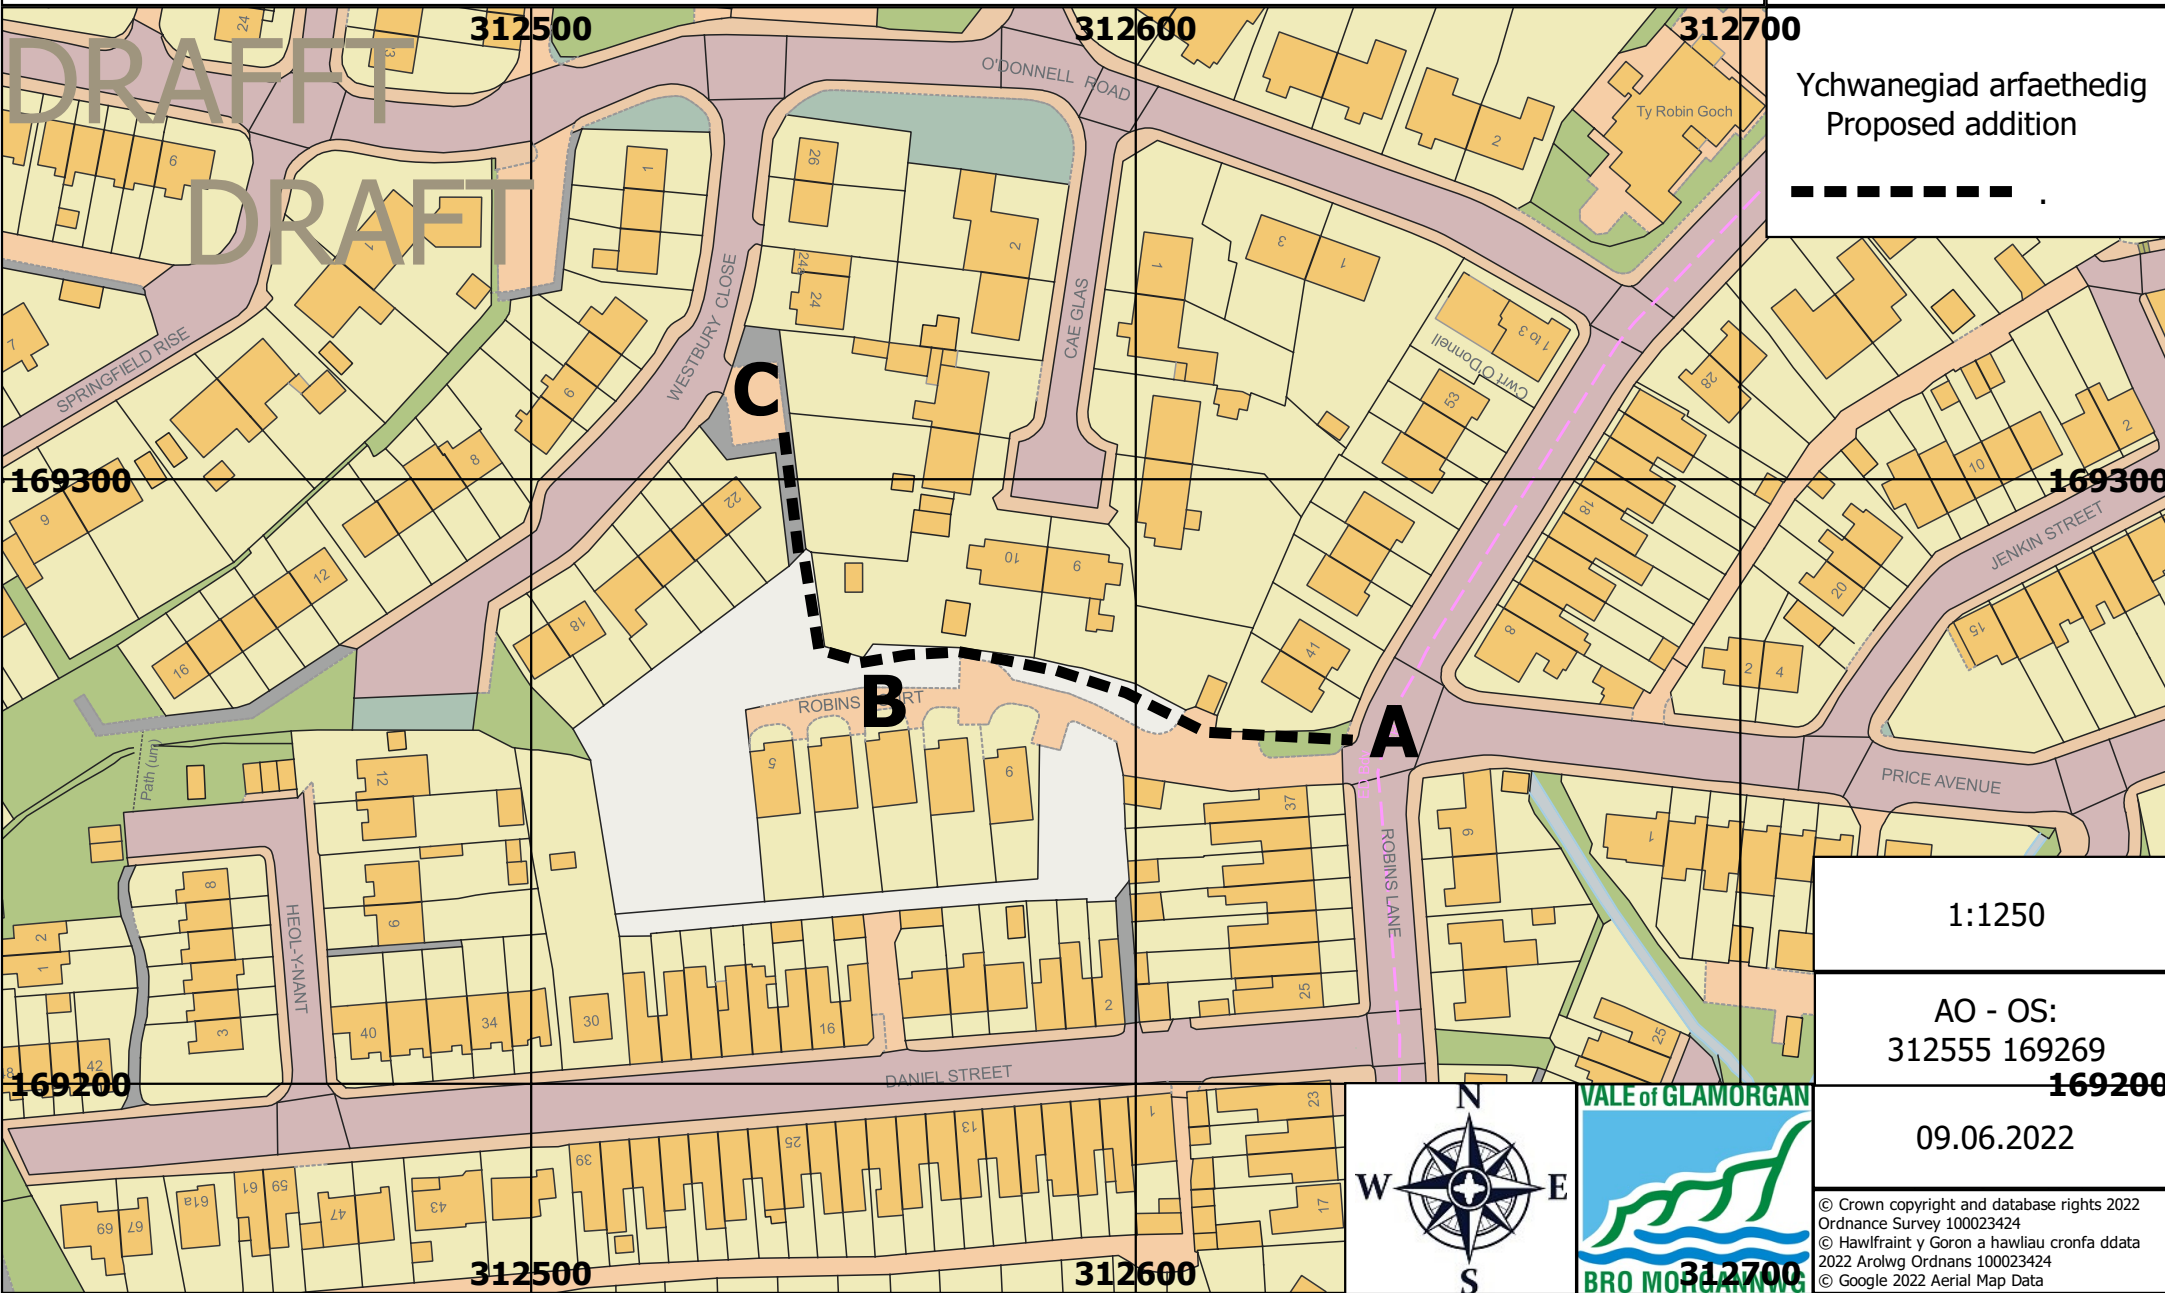

Deddf Bywyd Gwyllt a Chefn Gwlad 1981 a.53B
Ychwanegu Llwybr Troed o Robins Lane, Y Barri CF63 1QT i Westbury Close, Y Barri, CF63 1QE

Wildlife and Countryside Act 1981 s.53B
Addition of a Footpath from Robins Lane, Barry CF63 1QT to Westbury Close, Barry, CF63 1QE

Ychwanegiad arfaethedig
Proposed addition

1:1250

AO - OS:
312555 169269
169200

09.06.2022

© Crown copyright and database rights 2022
Ordnance Survey 100023424
© Hawlfraint y Goron a hawliau cronfa ddata
2022 Arolwg Ordnans 100023424
© Google 2022 Aerial Map Data