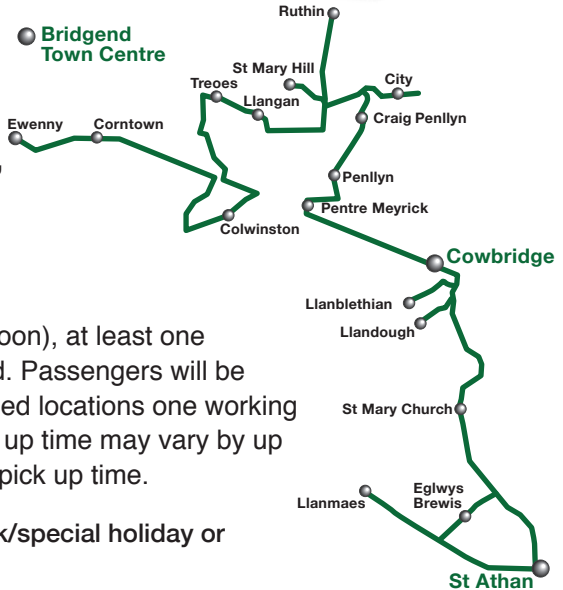

G1

A demand responsive flexible service from February 2025

St Athan to Bridgend via Cowbridge and surrounding Villages

A flexible bus service will operate Monday to Friday between 08:30 and 16:30 and will provide a link between St Athan, Cowbridge, Bridgend Town Centre and the surrounding villages as identified on the map.

Requests must be received by 12:00 (noon), at least one working day before transport is required. Passengers will be advised of their pick up times from agreed locations one working day prior to travel. Please note the pick up time may vary by up to 10 minutes either side of the agreed pick up time.

The service will not be available on bank/special holiday or between 24 Dec to 2 Jan inclusive.

Fares on the G1 Service:

Within the Vale of Glamorgan

Adult Single £2.50 Return £3.50
Child Single £1.50 Return £2.50

To/from Bridgend

Adult Single £3.50 Return £5
Child Single £2.50 Return £3.50

Welsh Concessionary Pass Holders FREE

To request a seat on this service please call the freephone number

0800 249 1113

between the hours of
08:30 - 16:30
Monday to Friday.