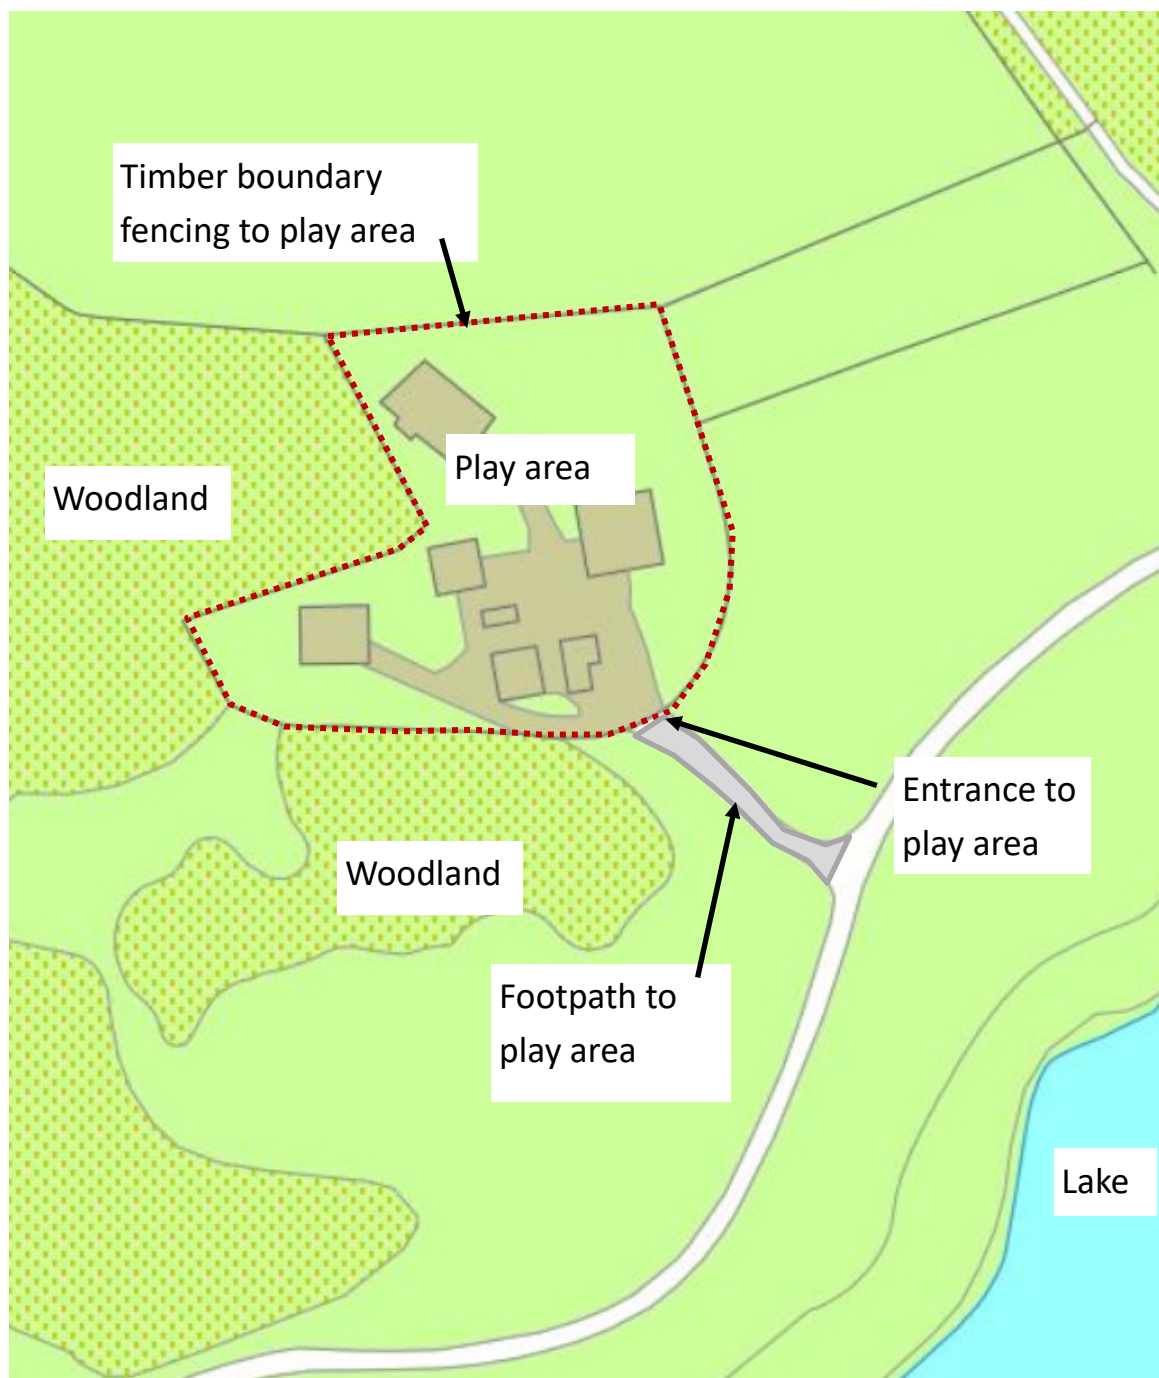

Cosmeston Country Park Play Area

The play area today

Notes

The Vale of Glamorgan Council has allocated a sum of £240,000 to upgrade the play area in Cosmeston Country park which is in a poor condition and offers limited play value.

Cosmeston Country Park Play Area

Proposed design

Play area: Key features

The Council invites the views and opinions of local residents to help develop enhancements for this area.

Please complete the questionnaire. Questions to consider include:

Proposals to upgrade the play area include:

- Removal of existing play equipment and surfacing (Viper swing unit may be kept)
- Design using a Medieval theme with a range of play equipment in timber and metal suitable for children aged between 2-12 years old.
- New seats, picnic tables and bins to be installed
- 1 metre high new bow top fencing to be installed around the play area to replace the current timber fence
- Planting of native trees, shrubs or wildflower meadow
- Access path to play area to be resurfaced
- New picnic tables and base for small refreshment facilities