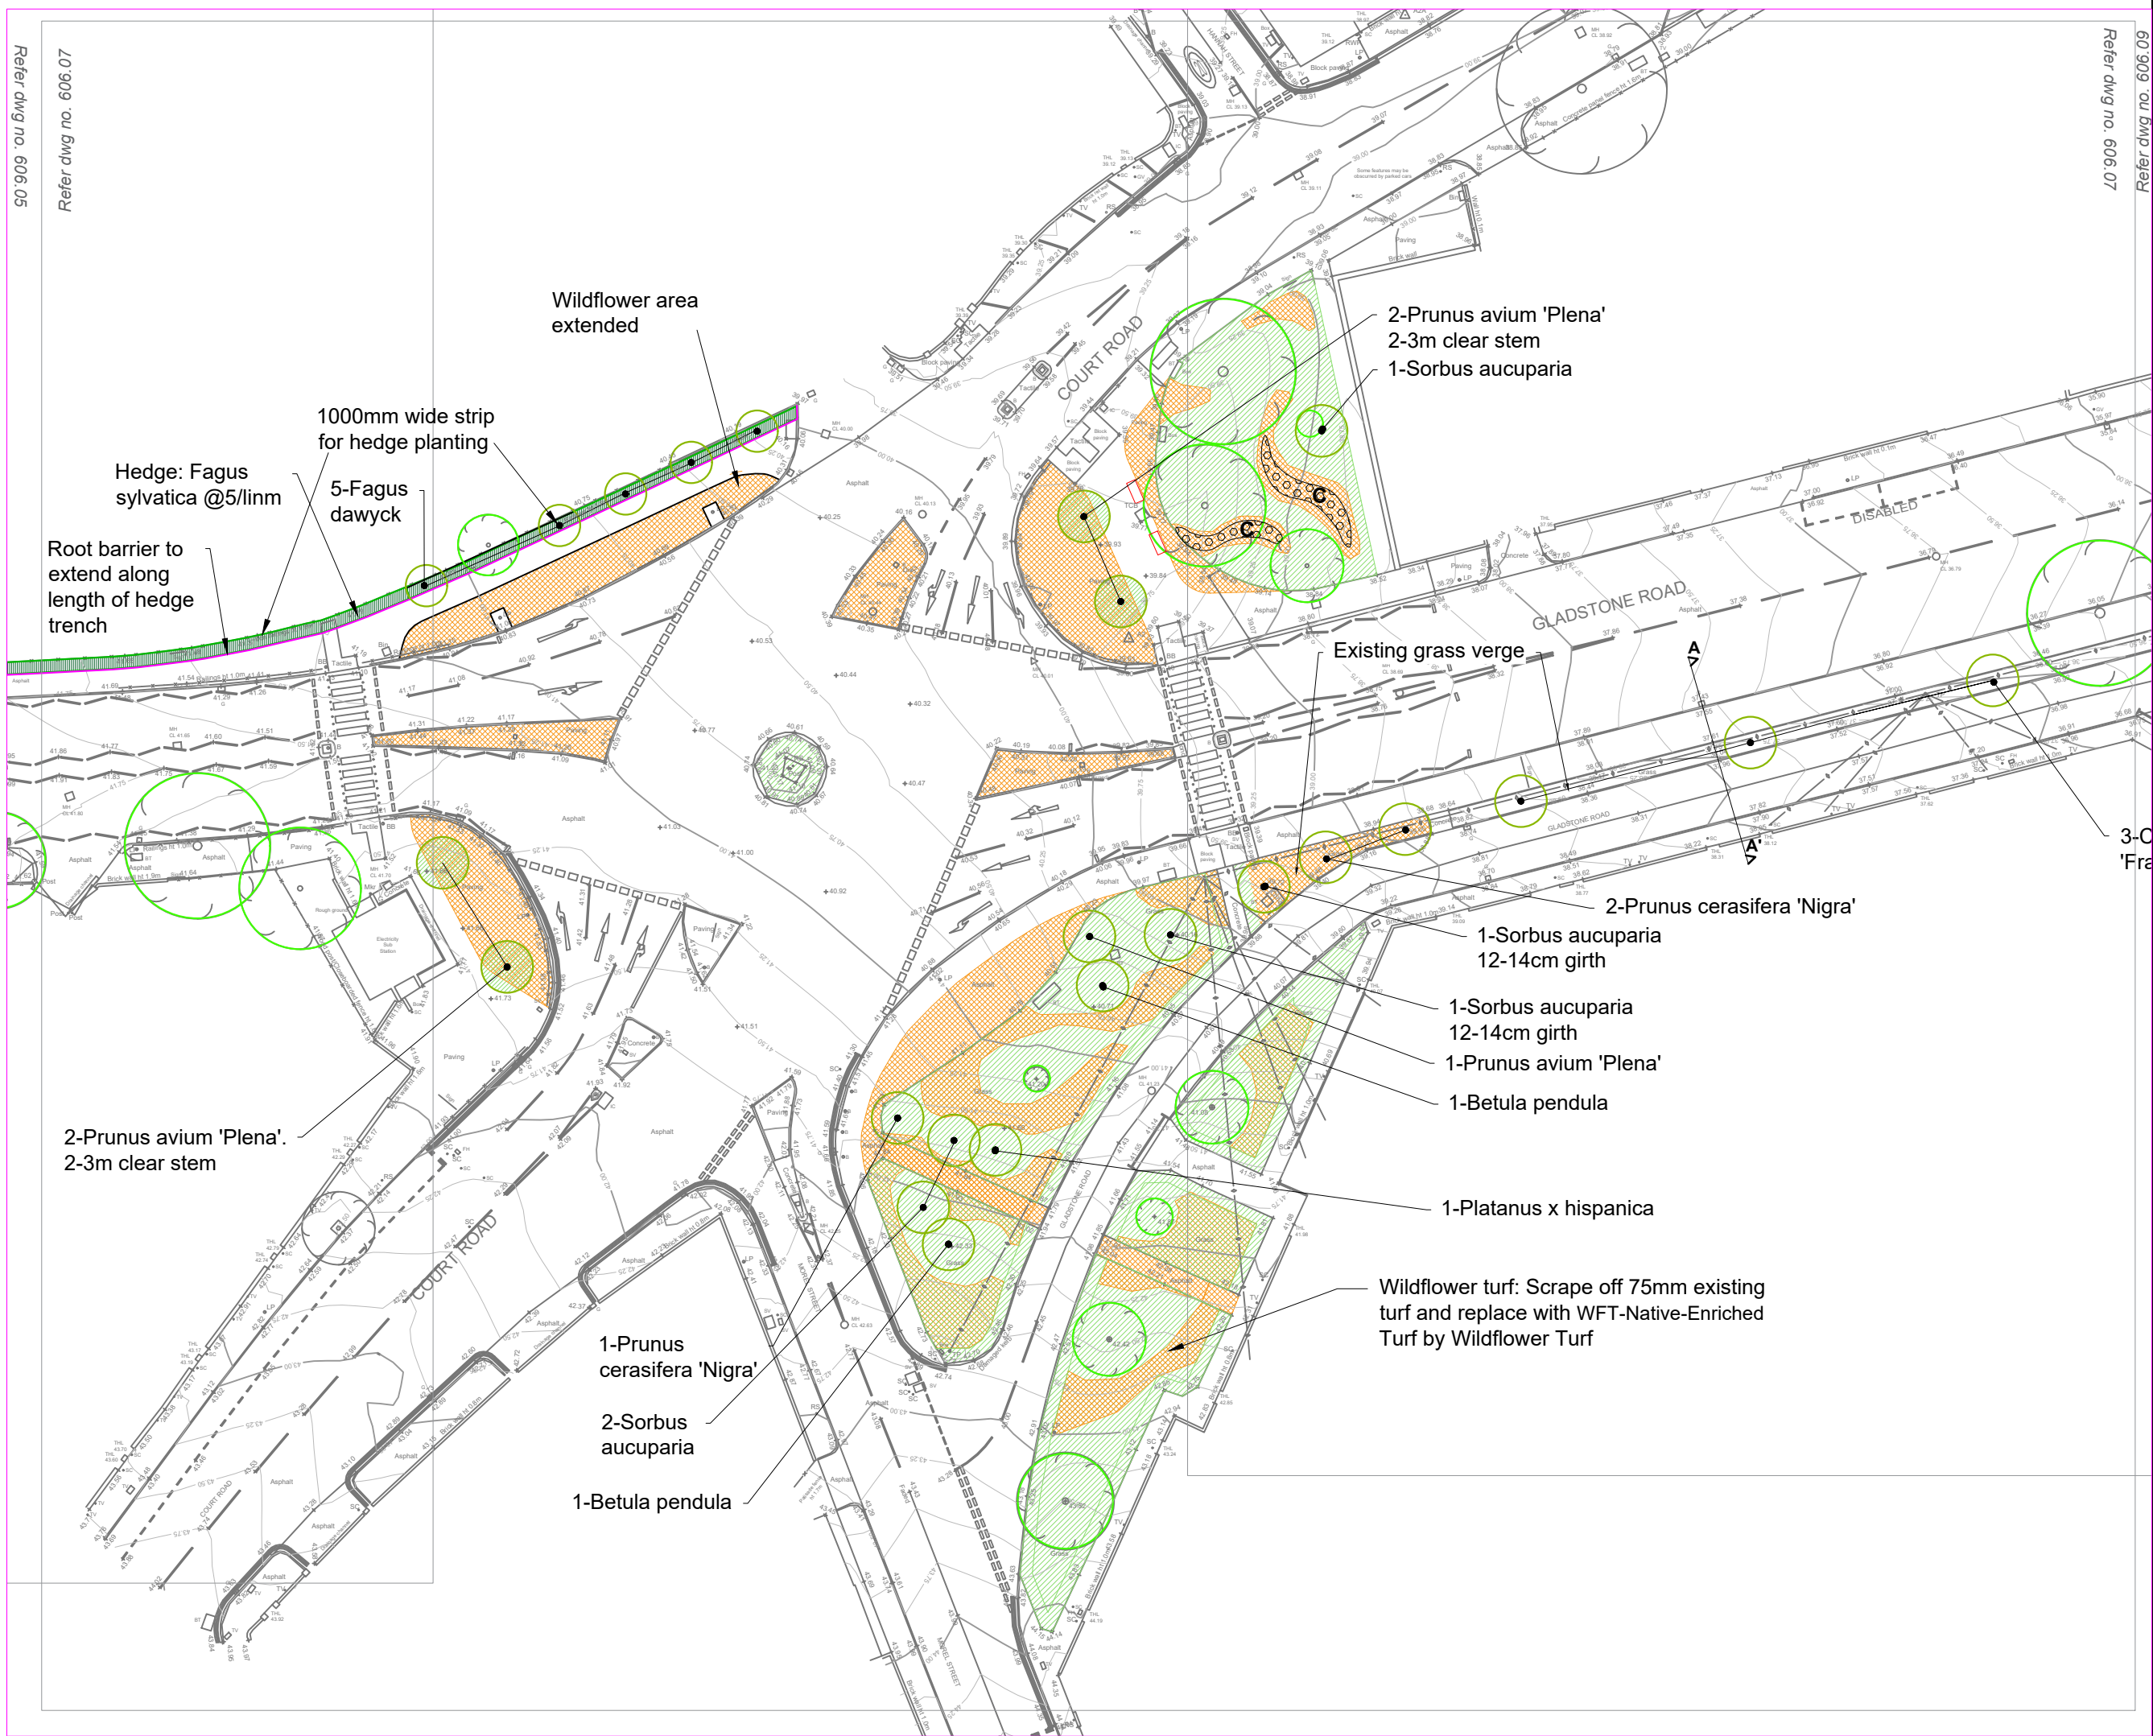

Refer dwg no. 606.05  
Refer dwg no. 606.07

Refer dwg no. 606.07

- Key:**
- Existing trees
  - Tree positions
  - Advanced nursery stock trees (hatched)
  - Fruit trees

- Grass areas:**
- Existing
  - Wildflower turf

- Bulbs**
- A  
C Daffodils
  - B Bluebells and snowdrops

- NW1 Native woodland mix
- NW1E Native woodland edge mix

**Note:**  
Refer dwg no. 606.08 for  
schedules and specifications  
Refer Tree pit Details dwg no.  
606.12 & 13

<b>Vale of Glamorgan</b>			
Client: <b>Barry Greening</b>			
Project name: <b>Roundabout Planting Plan</b>			
Drawing title: Scale	1:500@A3	Date	Oct '20
Drawn by		Checked by	
Drawing no.	<b>606/07</b>	Rev.	