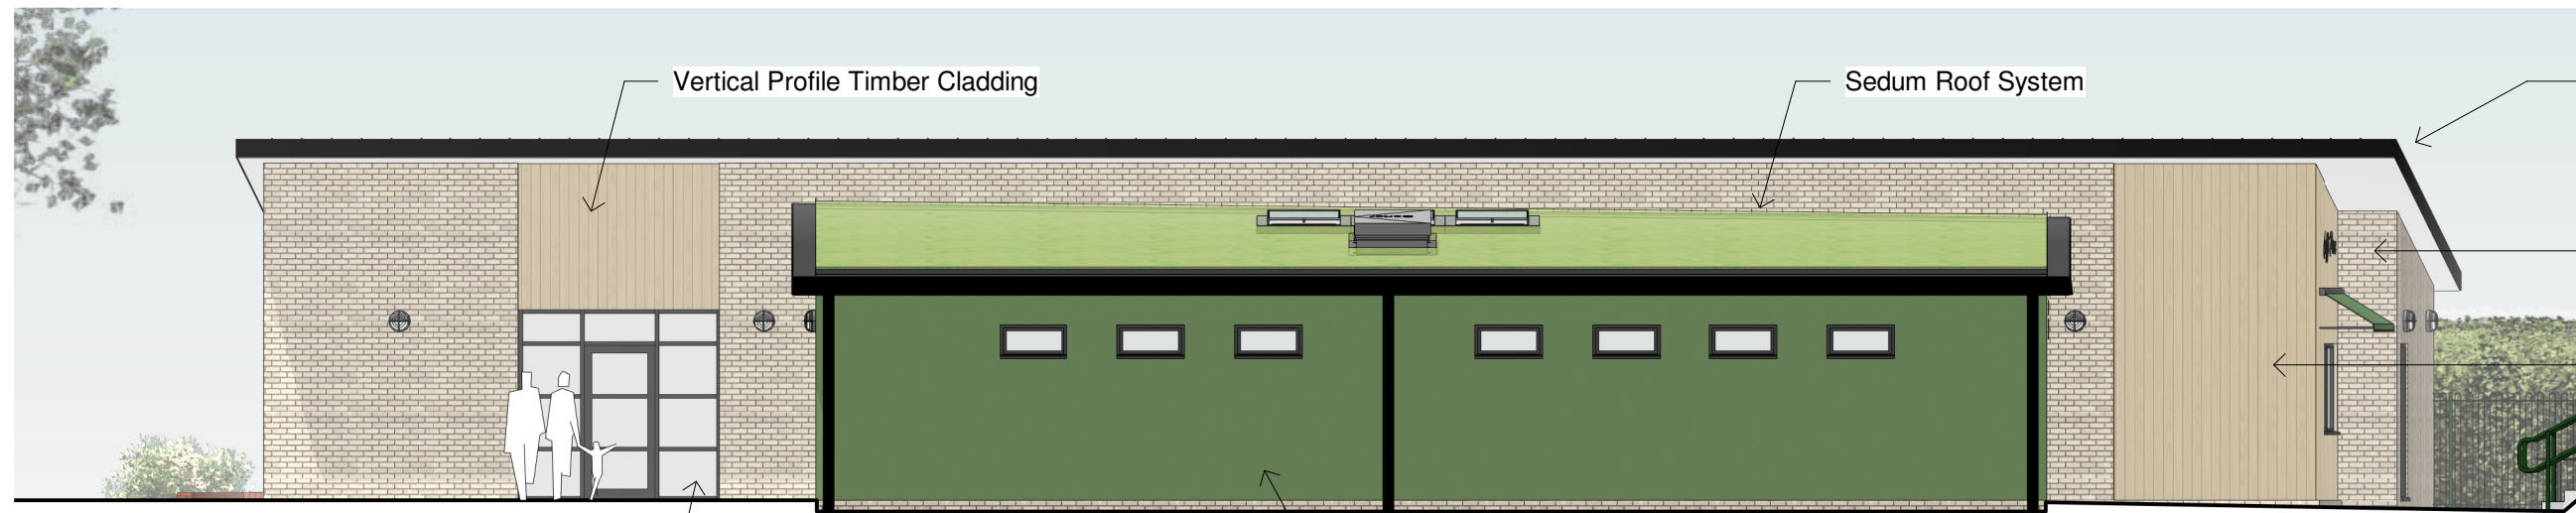

South Elevation
1 : 100

- PPC rainwater goods, colour dark Green
- Smooth Render, dark Green
- PPC Louvre doors, colour dark Grey
- PPC Doors, colour dark Grey

East Elevation
1 : 100

- Vertical Profile Timber Cladding
- Sedum Roof System
- PPC Flashings, colour dark Green
- Brickwork, Buff colour
- Vertical Profile Timber Cladding
- PPC Windows, colour dark Grey
- Smooth Render, dark Green

Rev
A

Date
10.05.21

Issued by
HD

Revision
Proposed building repositioned; Ramp omitted; Rear Roof reconfigured; Ancillary block footprint reduced

Vale of Glamorgan Council,
Property Section,
Civic Offices,
Barry CF63 4RU
Telephone (01446) 700111