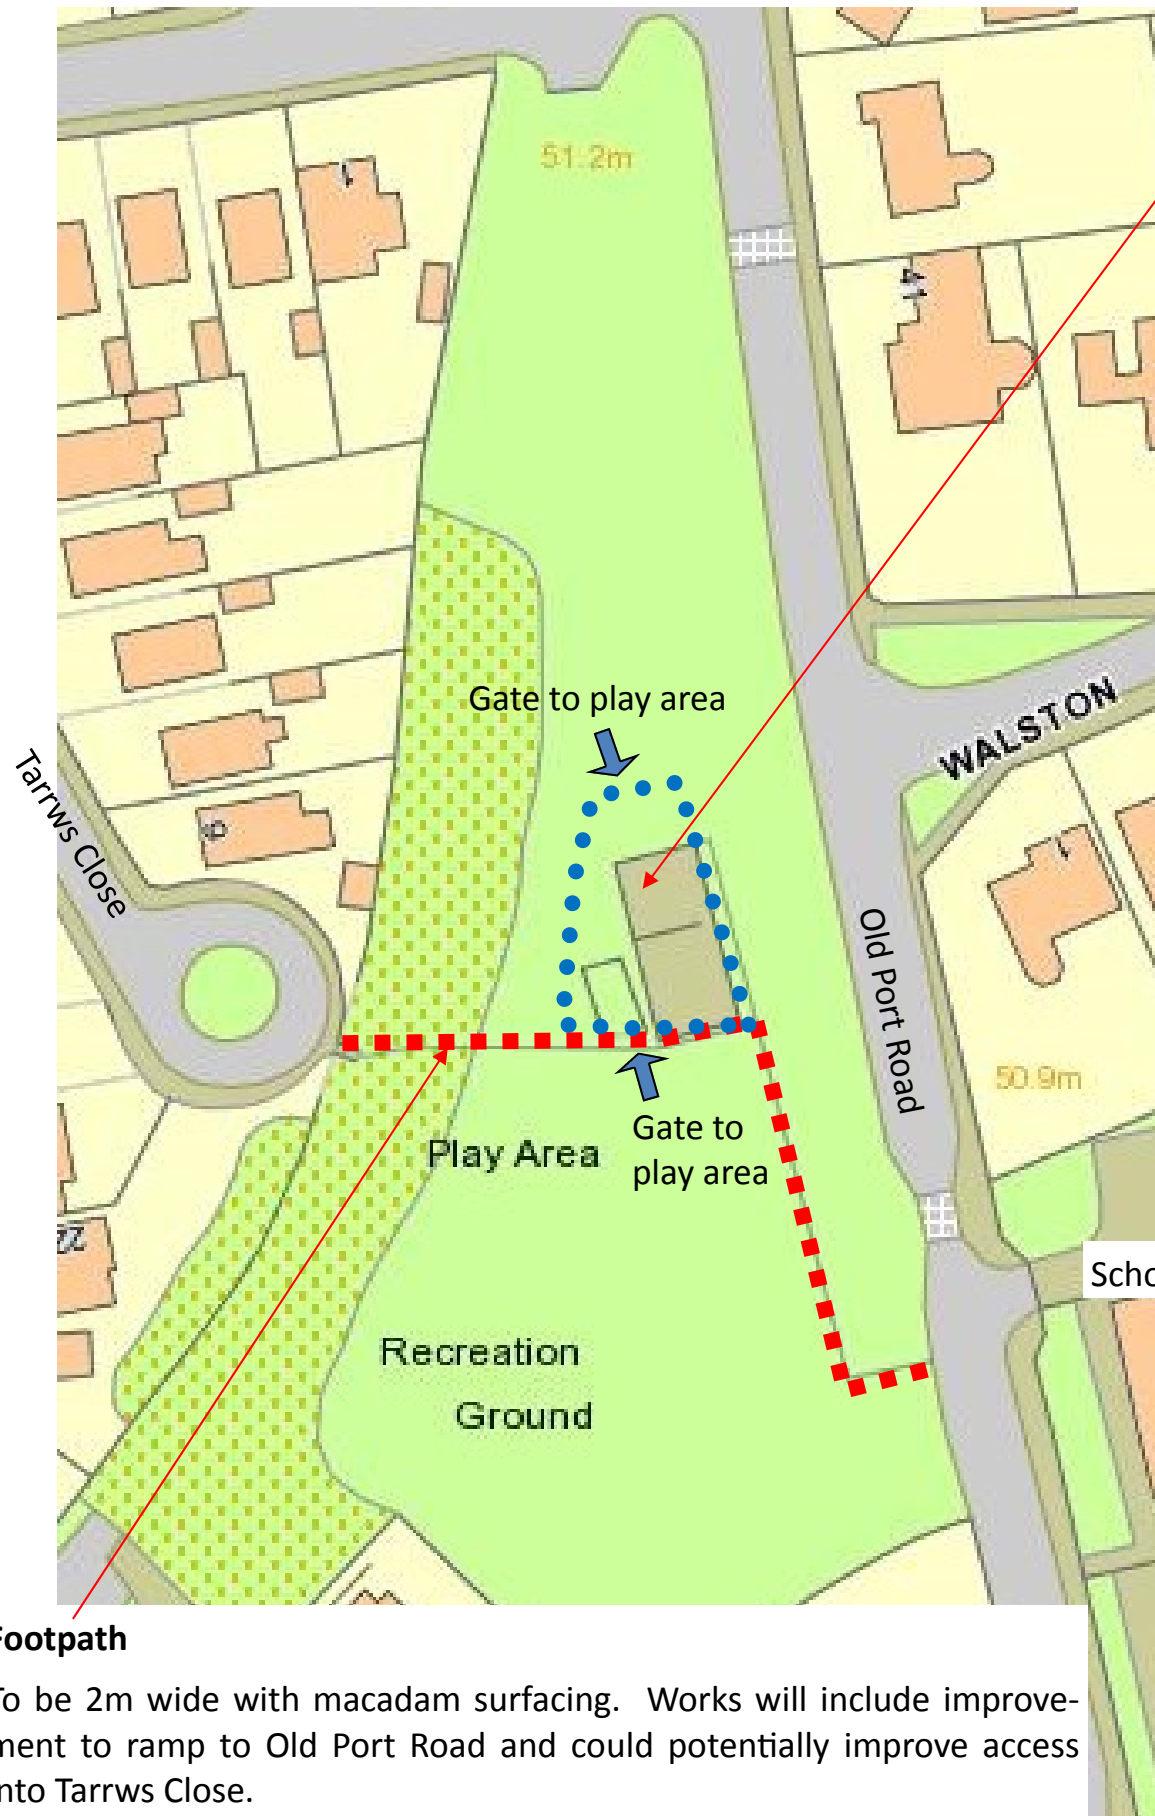

The Grange Play Area and footpaths, Wenvoe

The Grange Play Area

Proposals include:

- Remove all existing play equipment including youth shelter, basket swing, multi-unit and fencing.
- All new play equipment to be mainly metal (not timber) suitable for children between 2-12 years old. Equipment to include 1 multi unit for younger children and one for older children and a variety of other equipment
- Rubber 'Wetpour' safety surfacing to be used (natural colours such as dark green, orange and yellow)
- 1 metre high metal fencing to be used around the play area (dark green RAL: 6005 Moss Green) with two yellow gates
- Two seats, two picnic tables and two bins

Footpath

To be 2m wide with macadam surfacing. Works will include improvement to ramp to Old Port Road and could potentially improve access into Tarrws Close.

Notes

The Vale of Glamorgan Council has secured funding through Section 106 monies received by nearby new developments to improve public open space and recreational facilities in the area. The existing play area at The Grange is in a poor condition and offers limited play value. The Council therefore propose completely upgrading the facility.