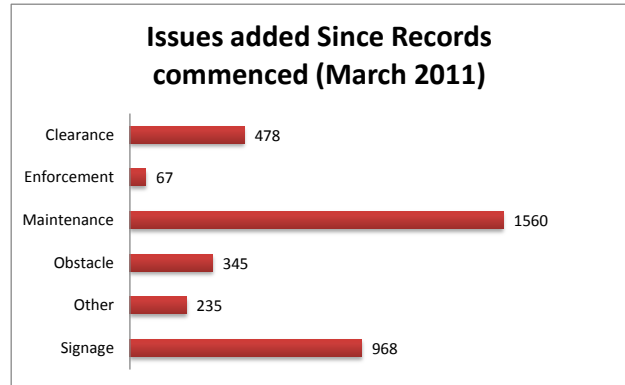

Maintenance Report
LAF July 2016

Total Issues since March 2011 to date	3653
Signage	968
Other	235
Obstacle	345
Maintenance	1560
Enforcement	67
Clearance	478

Total Issues Resolved to date	2656
Signage	711
Other	177
Obstacle	199
Maintenance	1152
Enforcement	28
Clearance	389

Total Reported	3653
Total Resolved/Part Resolved	2656
Total Unresolved	997

Total Unresolved Issues	997
Signage	258
Other	58
Obstacle	146
Maintenance	408
Enforcement	39
Clearance	88