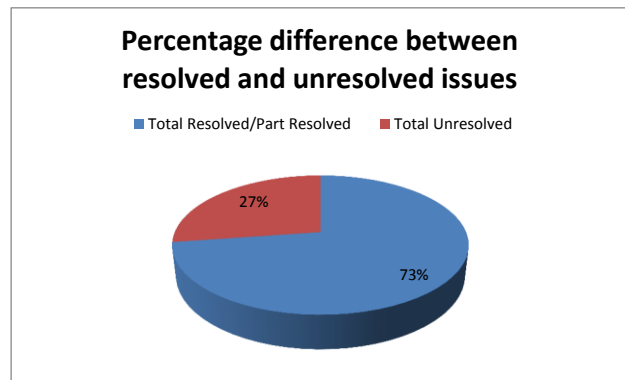

Total Reported	3653
Total Resolved/Part Resolved	2656
Total Unresolved	997