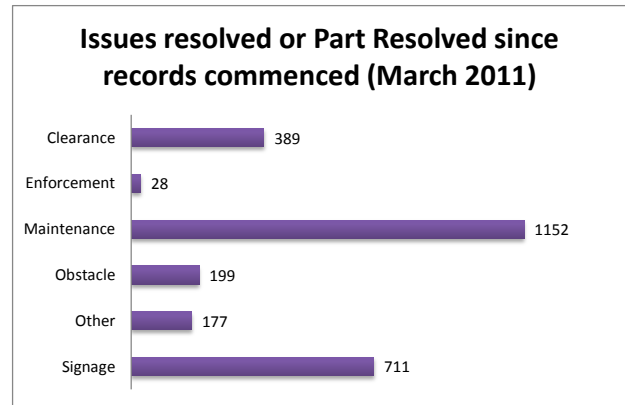

Maintenance Report
LAF July 2016

Total Issues since March 2011 to date	3653
Signage	968
Other	235
Obstacle	345
Maintenance	1560
Enforcement	67
Clearance	478

Total Issues Resolved to date	2656
Signage	711
Other	177
Obstacle	199
Maintenance	1152
Enforcement	28
Clearance	389

Total Reported	3653
Total Resolved/Part Resolved	2656
Total Unresolved	997

Total Unresolved Issues	997
Signage	258
Other	58
Obstacle	146
Maintenance	408
Enforcement	39
Clearance	88