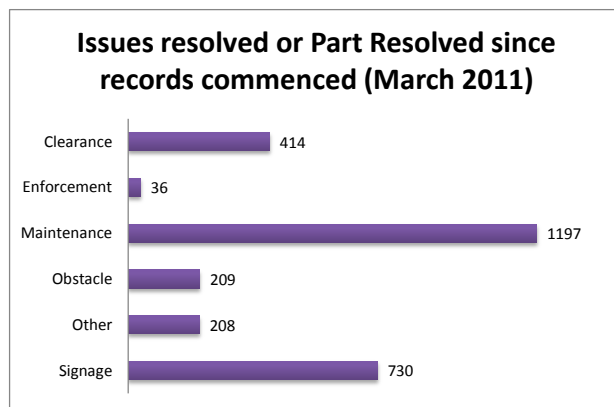

**Maintenance Report**  
**LAF November 2016**

<b>Total Issues since March 2011 to date</b>	3790
Signage	990
Other	250
Obstacle	333
Maintenance	1632
Enforcement	71
Clearance	514

<b>Total Issues Resolved to date</b>	2794
Signage	730
Other	208
Obstacle	209
Maintenance	1197
Enforcement	36
Clearance	414

<b>Total Reported</b>	3790
Total Resolved/Part Resolved	2794
Total Unresolved	996

<b>Total Unresolved Issues</b>	996
Signage	255
Other	55
Obstacle	123
Maintenance	429
Enforcement	35
Clearance	99