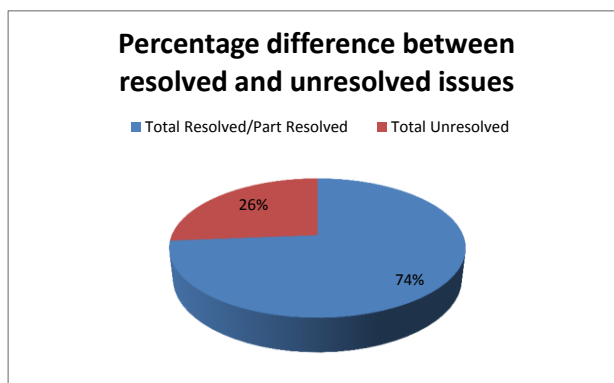

Total Reported	3790
Total Resolved/Part Resolved	2794
Total Unresolved	996