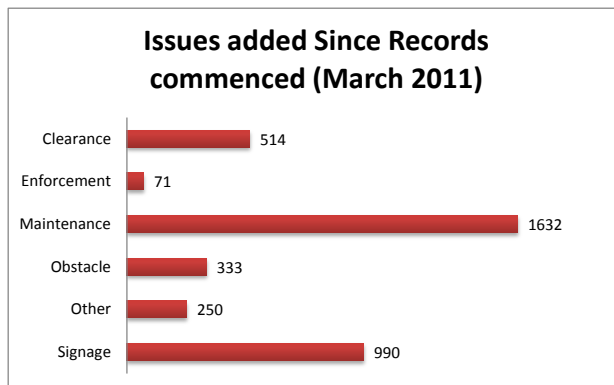

**Maintenance Report**  
**LAF November 2016**

<b>Total Issues since March 2011 to date</b>	3790
Signage	990
Other	250
Obstacle	333
Maintenance	1632
Enforcement	71
Clearance	514

<b>Total Issues Resolved to date</b>	2794
Signage	730
Other	208
Obstacle	209
Maintenance	1197
Enforcement	36
Clearance	414

<b>Total Reported</b>	3790
Total Resolved/Part Resolved	2794
Total Unresolved	996

<b>Total Unresolved Issues</b>	996
Signage	255
Other	55
Obstacle	123
Maintenance	429
Enforcement	35
Clearance	99