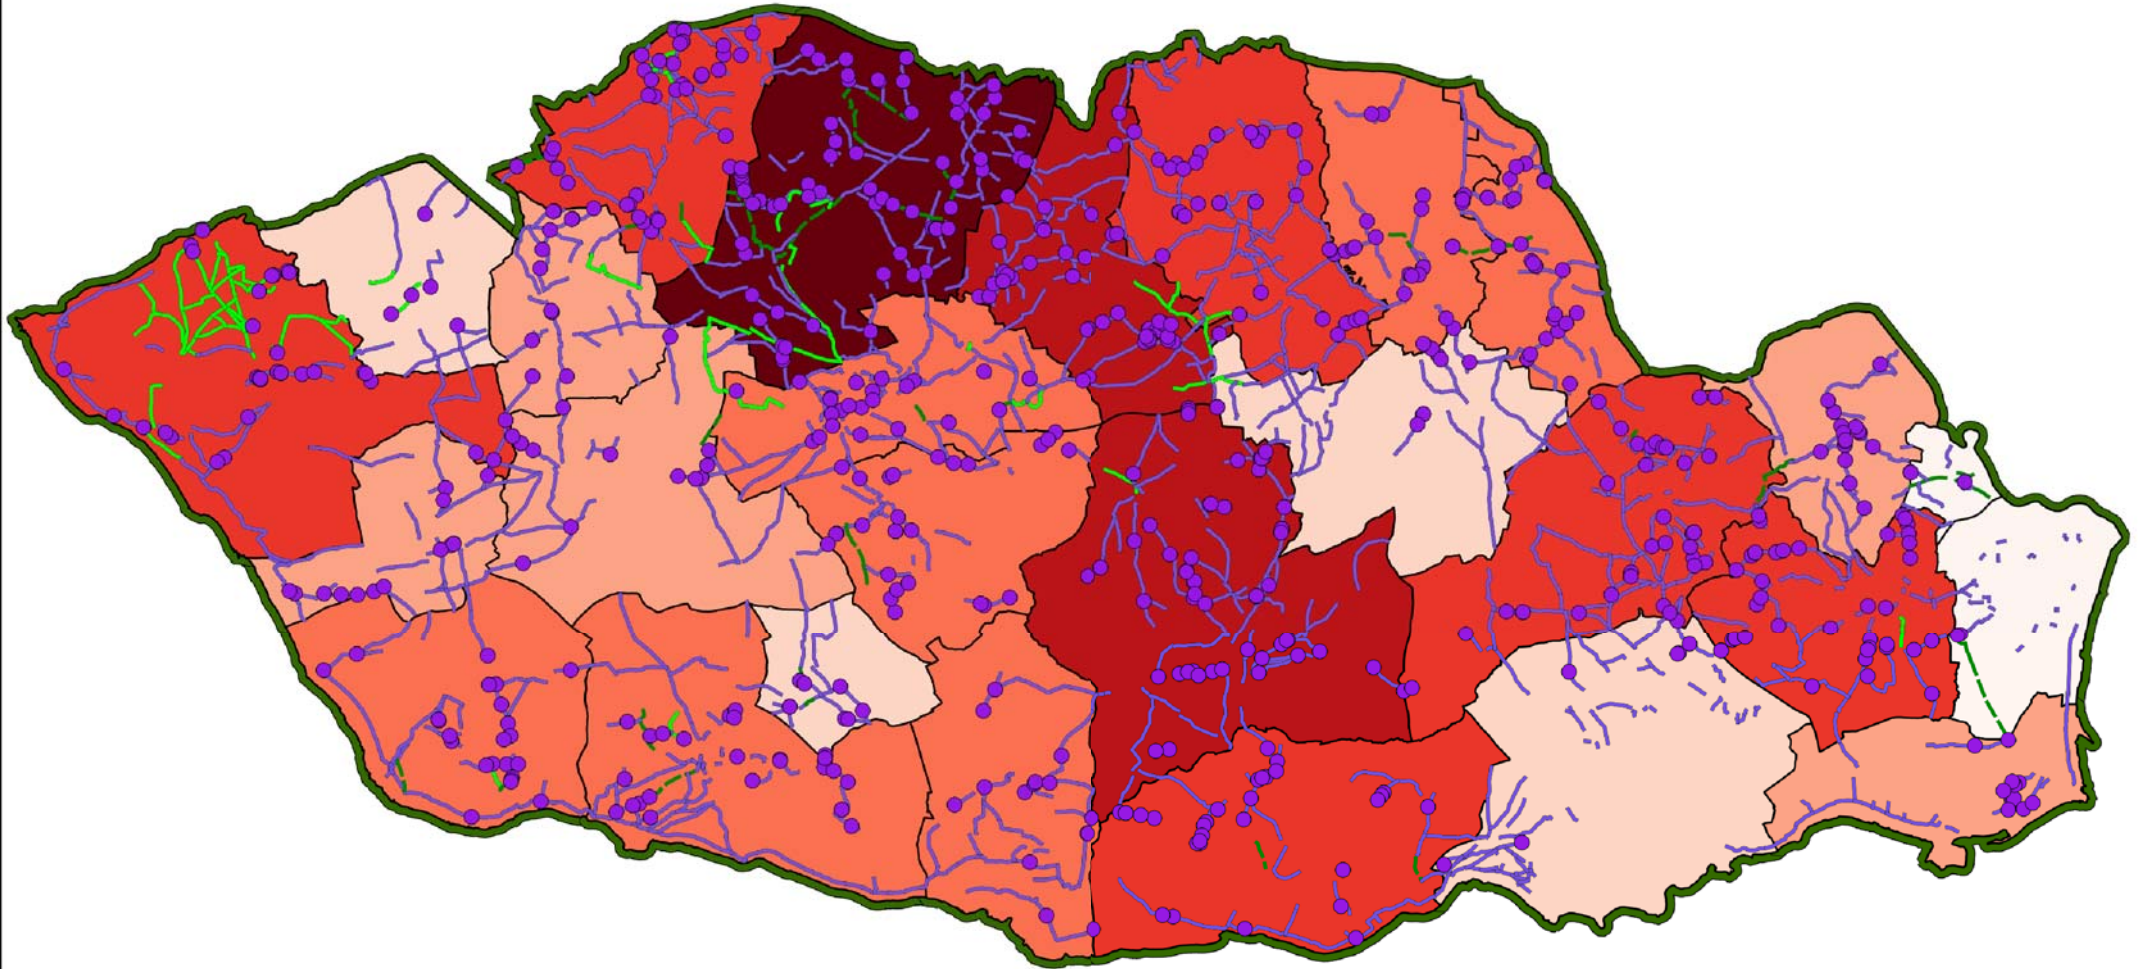

# Maintenance Update

## Unresolved Issues [740]

- 1: Maintenance [263]
- 2: Clearance [65]
- 3: Signage [206]
- 4: Enforce (Obstruct) [78]
- 5: Enforce (Other) [19]
- 6: Other [42]

## No. Unresolved Issues by Community

- 2.0000 - 3.0000
- 3.0000 - 10.0000
- 10.0000 - 20.0000
- 20.0000 - 33.0000
- 33.0000 - 44.0000
- 44.0000 - 63.0000
- 63.0000 - 81.0000

## Public Rights of Way

- Footpath
- Bridleway
- - - Restricted Byway

21 July 2017

1:1