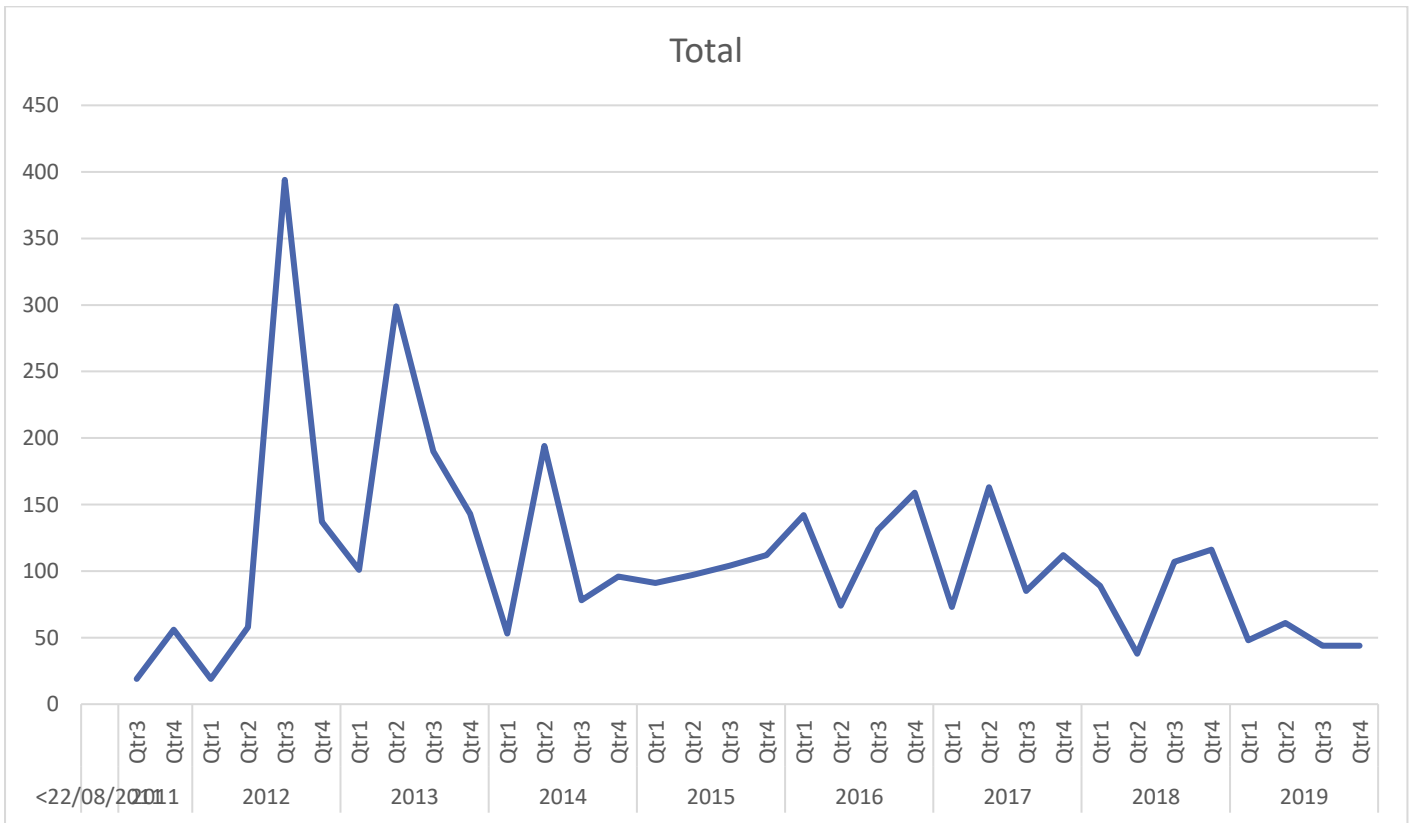

MAINTENANCE

TOTAL OUTSTANDING ISSUES

Issue Type	Total Outstanding
1: Maintenance	400
2: Clearance	119
3: Signage	314
4: Enforce (Obstruct)	114
5: Enforce (Other)	13
6: Other	13
Maintain	121

ISSUES RESOLVED OVER TIME

ISSUES RESOLVED AND LOGGED IN LAST SIX MONTHS