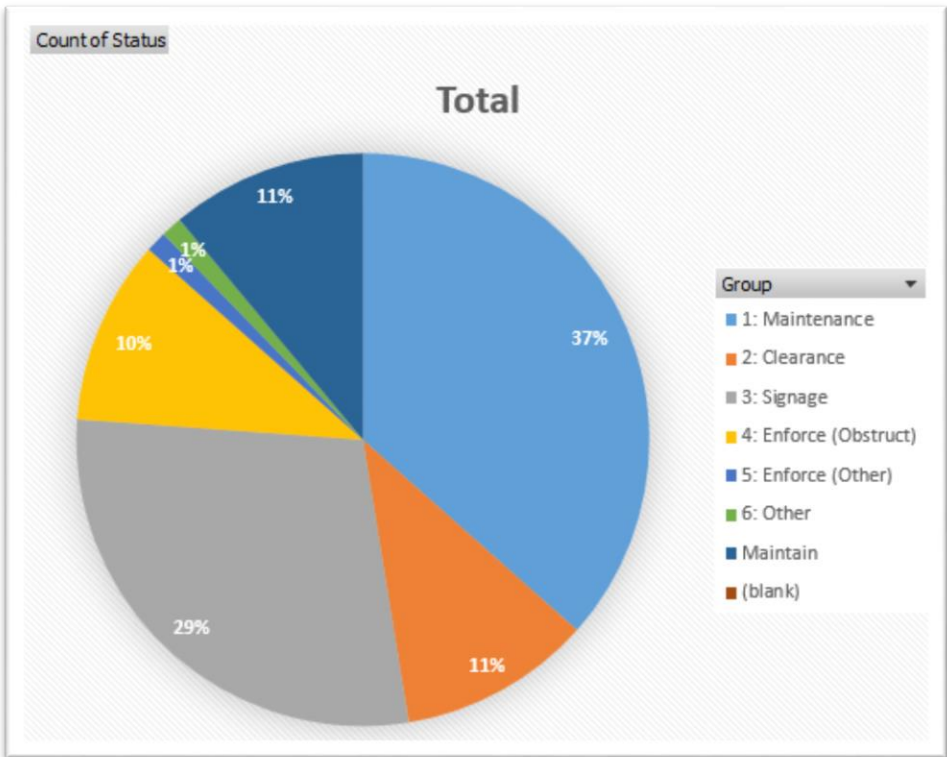

MAINTENANCE

TOTAL OUTSTANDING ISSUES

Issue Type	Total Outstanding
1: Maintenance	400
2: Clearance	119
3: Signage	314
4: Enforce (Obstruct)	114
5: Enforce (Other)	13
6: Other	13
Maintain	121

ISSUES RESOLVED OVER TIME

ISSUES RESOLVED AND LOGGED IN LAST SIX MONTHS