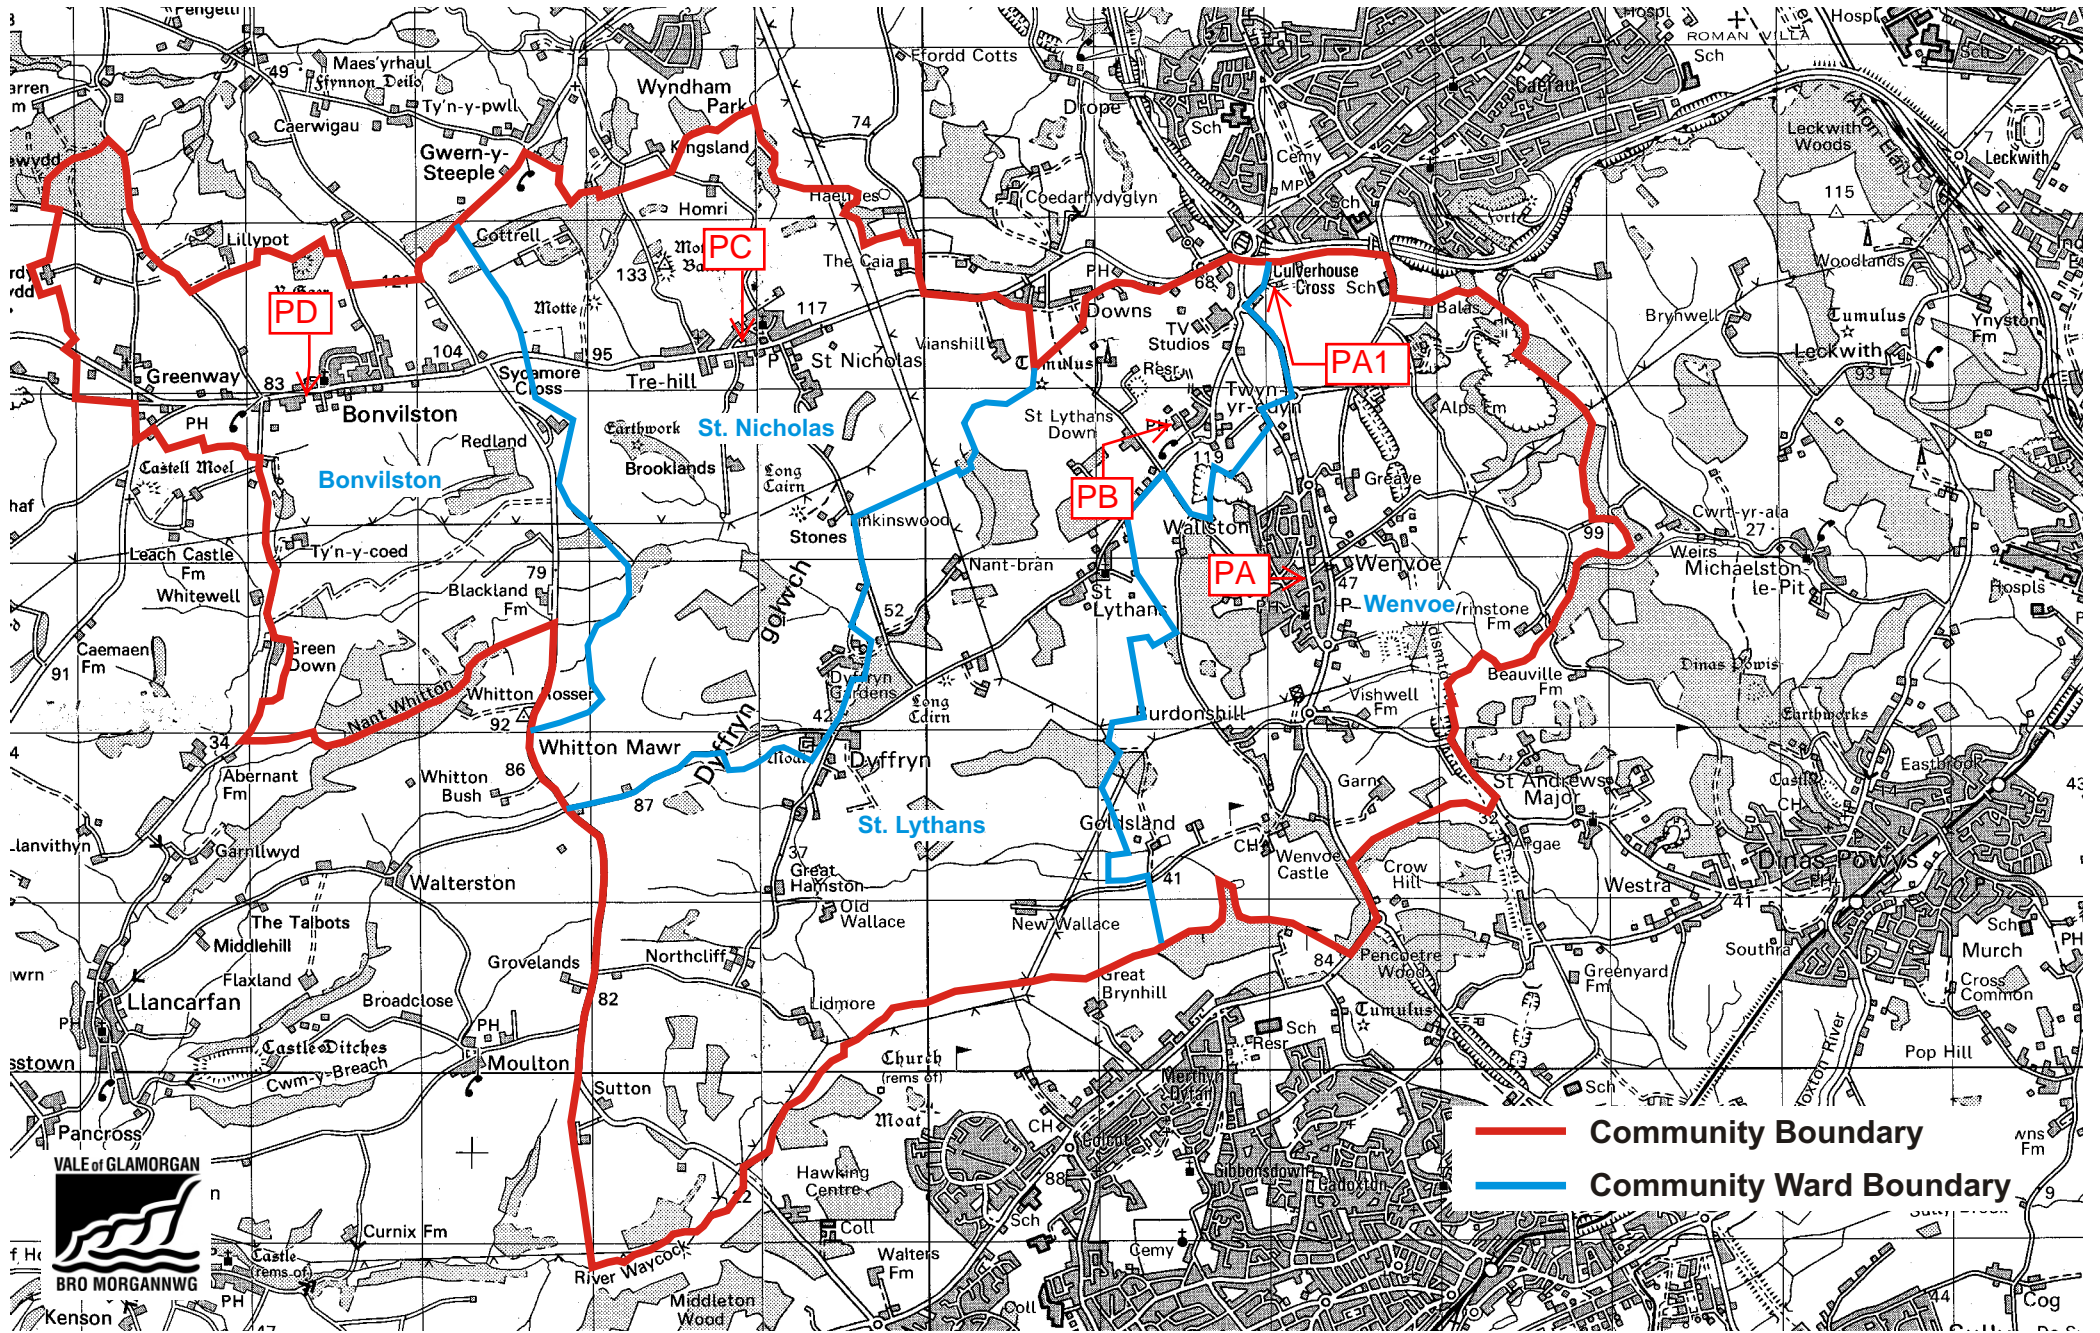

REVIEW OF POLLING DISTRICTS 2007

WENVOE WARD

Existing Polling Place / Station

<i>Polling District</i>	<i>Polling Place/ Station</i>	<i>Current Electorate</i>
PA0	Wenvoe Community Centre	1088
PA1	Site Office, Cambrian Park Caravan Site	368
PB0	Portacabin Horse and Jockey	159
PC0	Church in Wales School (St Nicholas)	306
PD0	Bonvilston Village Hall (reading room)	318

Proposed changes

<i>Polling District</i>	<i>Details of Change</i>	<i>Proposed Polling Station</i>

Wenvoe Ward, Vale of Glamorgan

— Community Boundary
— Community Ward Boundary